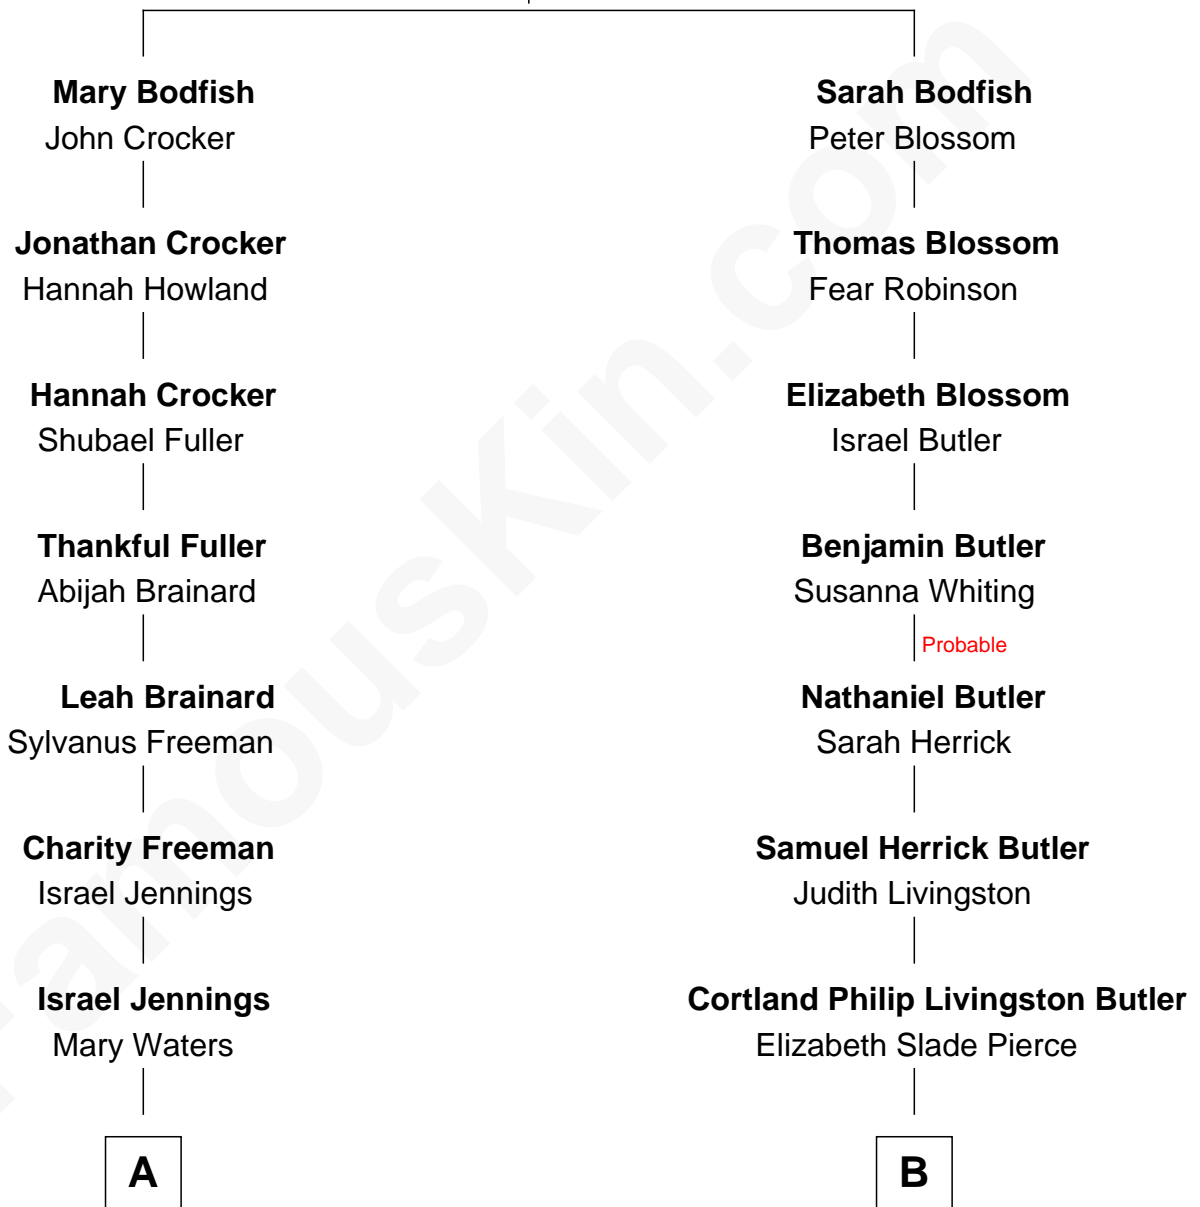

# FamousKin.com Relationship Chart of

**William Jennings Bryan**

*41st U.S. Secretary of State*

9th cousin 2 times removed of

**Jeb Bush**

*43rd Governor of Florida*

**Robert Bodfish**

Bridget - - - - -

**A**

**Charles Waters Jennings**

Mariah Woods Davidson

**Maria Elizabeth Jennings**

Silas Lillard Bryan

**William Jennings Bryan**

*41st U.S. Secretary of State*

**B**

**Mary Elizabeth Butler**

Robert Emmet Sheldon

**Flora Sheldon**

Samuel Prescott Bush

**Prescott Sheldon Bush**

Dorothy Wear Walker

**George Herbert Walker Bush**

Barbara Pierce