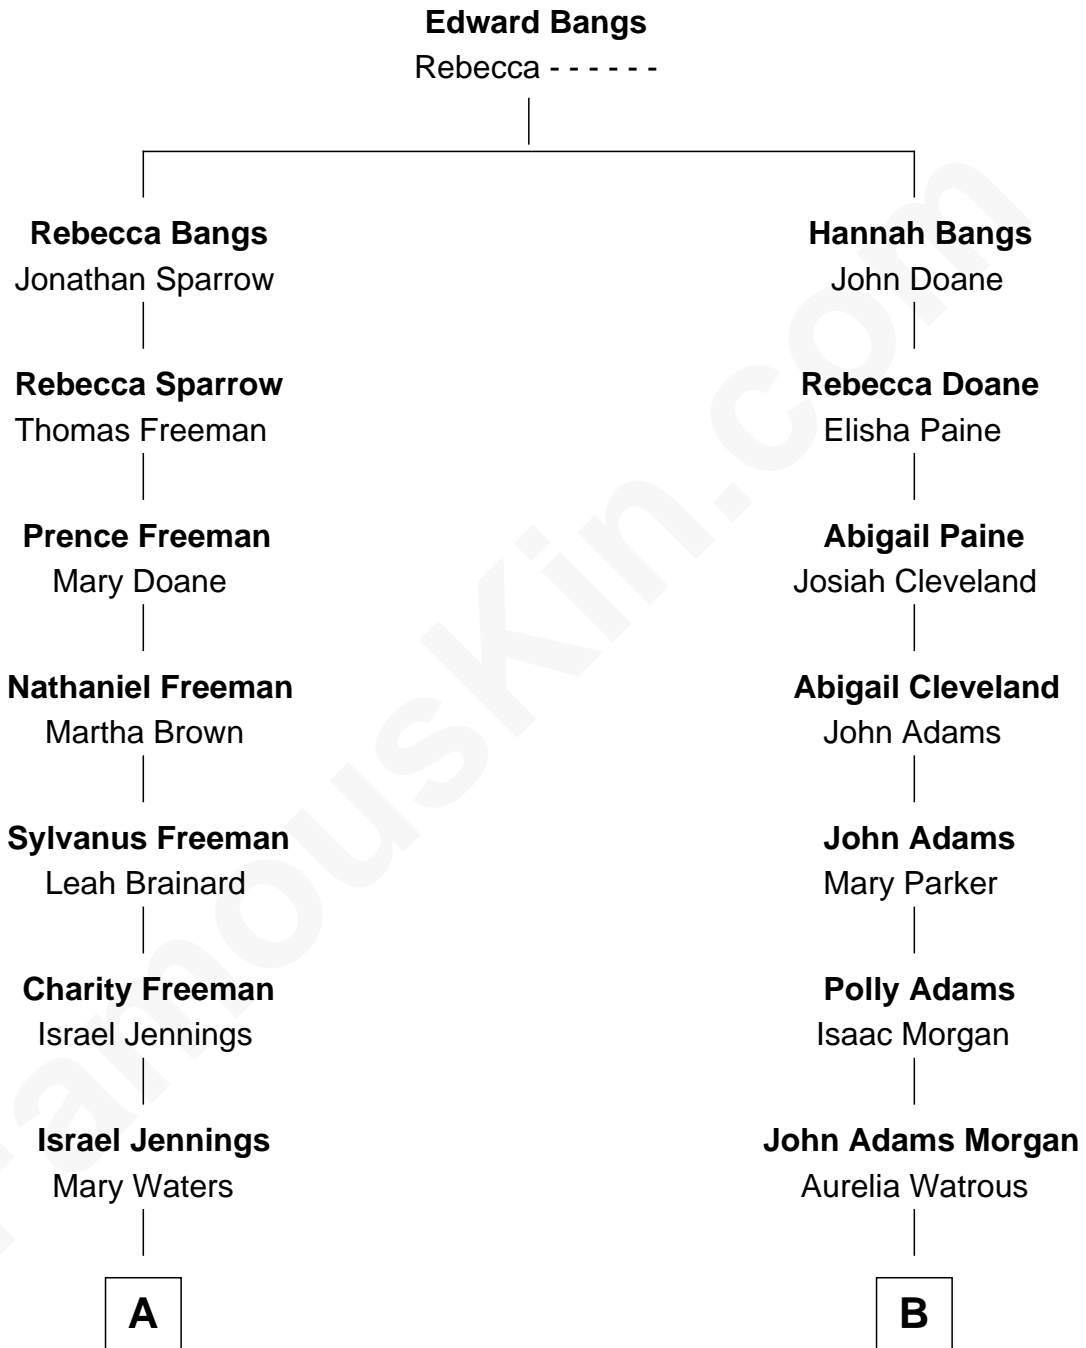

FamousKin.com Relationship Chart of

William Jennings Bryan

41st U.S. Secretary of State

9th cousin 3 times removed of

Linda Hamilton

TV and Movie Actress

A

Charles Waters Jennings

Mariah Woods Davidson

Maria Elizabeth Jennings

Silas Lillard Bryan

William Jennings Bryan

41st U.S. Secretary of State

B

Eliza Morgan

John M. Grimes

Aurelia Morgan Grimes

Stephen P. Holt

Taylor Holt

Frances Kyle

Dr. Richard Huckstep Holt

Mildred Alberta Derby

Barbara Kyle Holt

Dr. Carroll Stanford Hamilton