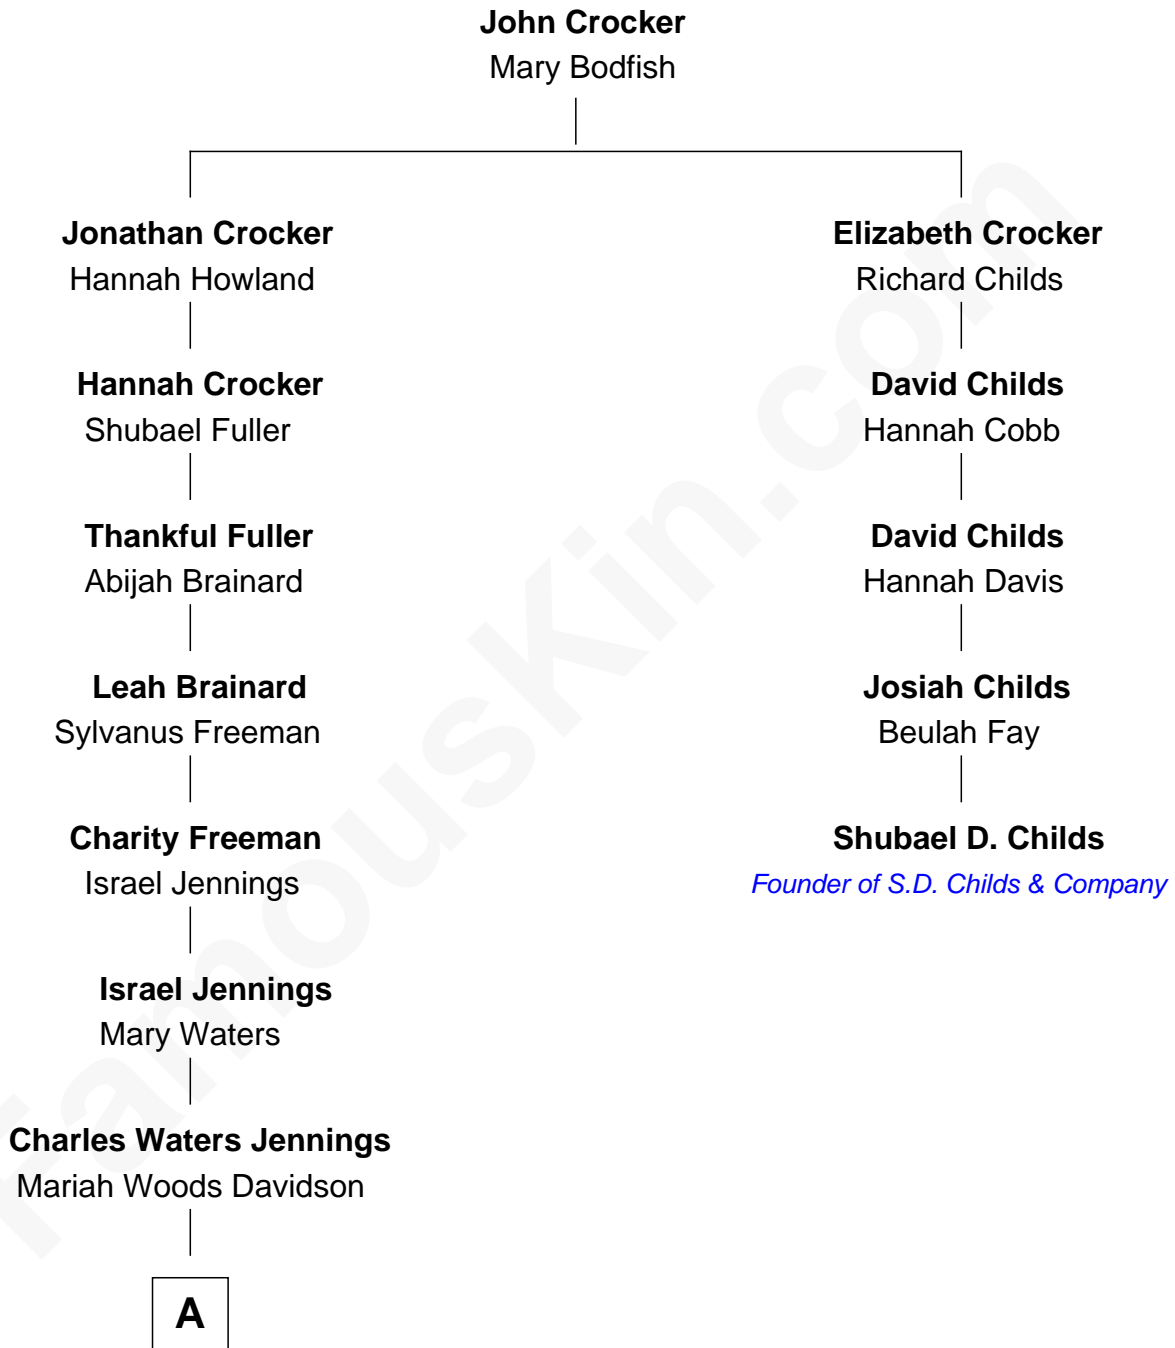

FamousKin.com Relationship Chart of

William Jennings Bryan

41st U.S. Secretary of State

4th cousin 4 times removed of

Shubael D. Childs

Founder of S.D. Childs & Company

A

—
Maria Elizabeth Jennings

Silas Lillard Bryan

—
William Jennings Bryan

41st U.S. Secretary of State

FamousKin.com