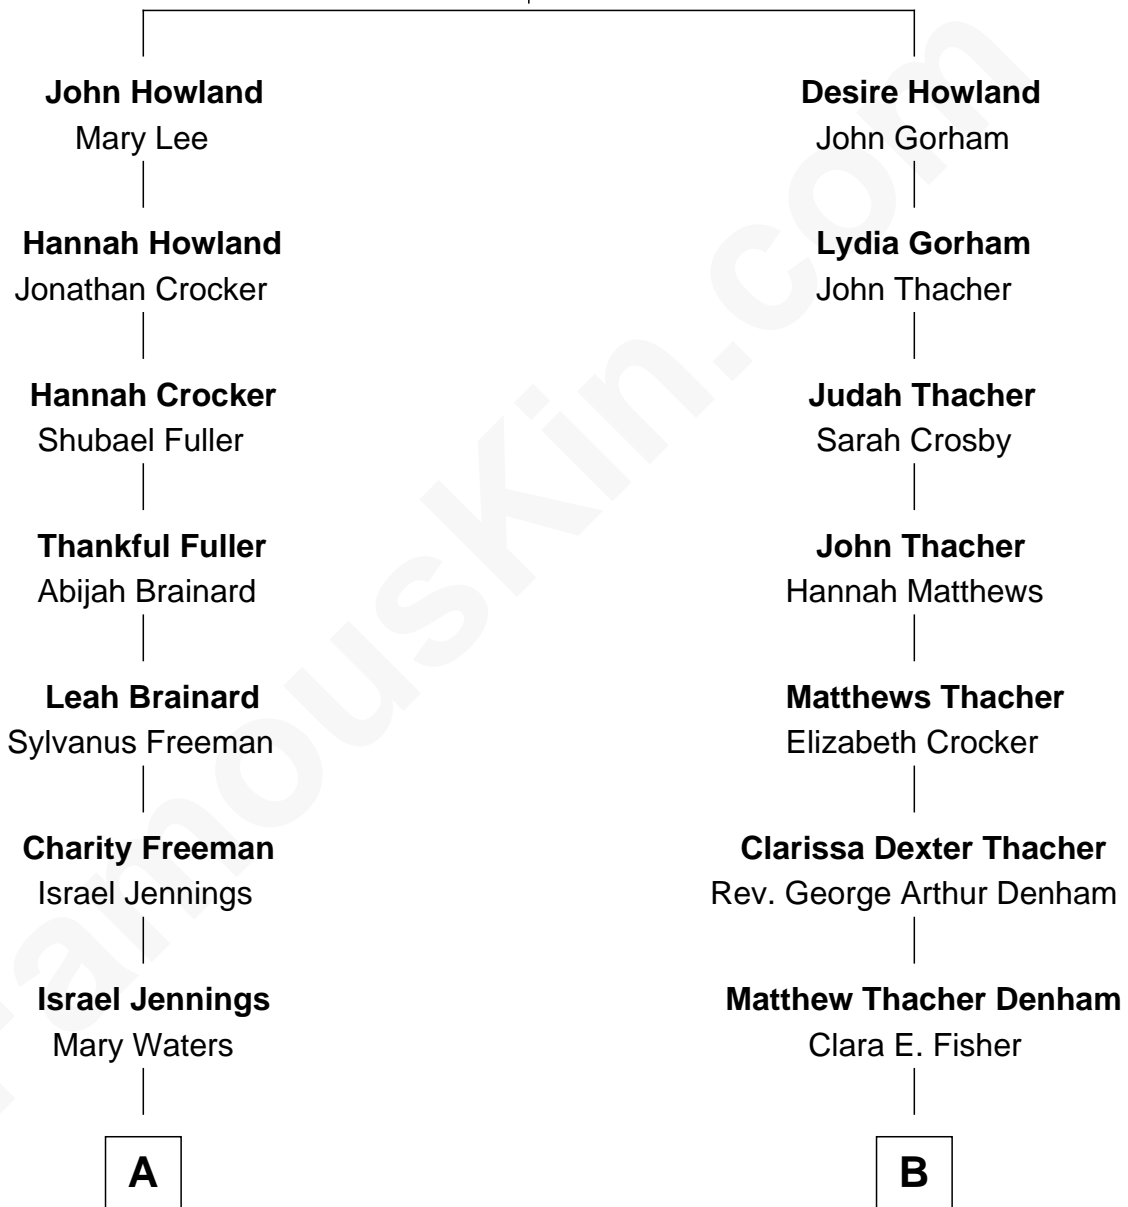

# FamousKin.com Relationship Chart of

**William Jennings Bryan**

*41st U.S. Secretary of State*

8th cousin 1 time removed of

**Samuel P. Goddard**

*12th Governor of Arizona*

**John Howland**

Elizabeth Tilley

**A**

**Charles Waters Jennings**  
Mariah Woods Davidson

**Maria Elizabeth Jennings**  
Silas Lillard Bryan

**William Jennings Bryan**  
*41st U.S. Secretary of State*

**B**

**Florence Hilton Denham**  
Samuel Pearson Goddard

**Samuel P. Goddard**  
*12th Governor of Arizona*

FamousKin.com