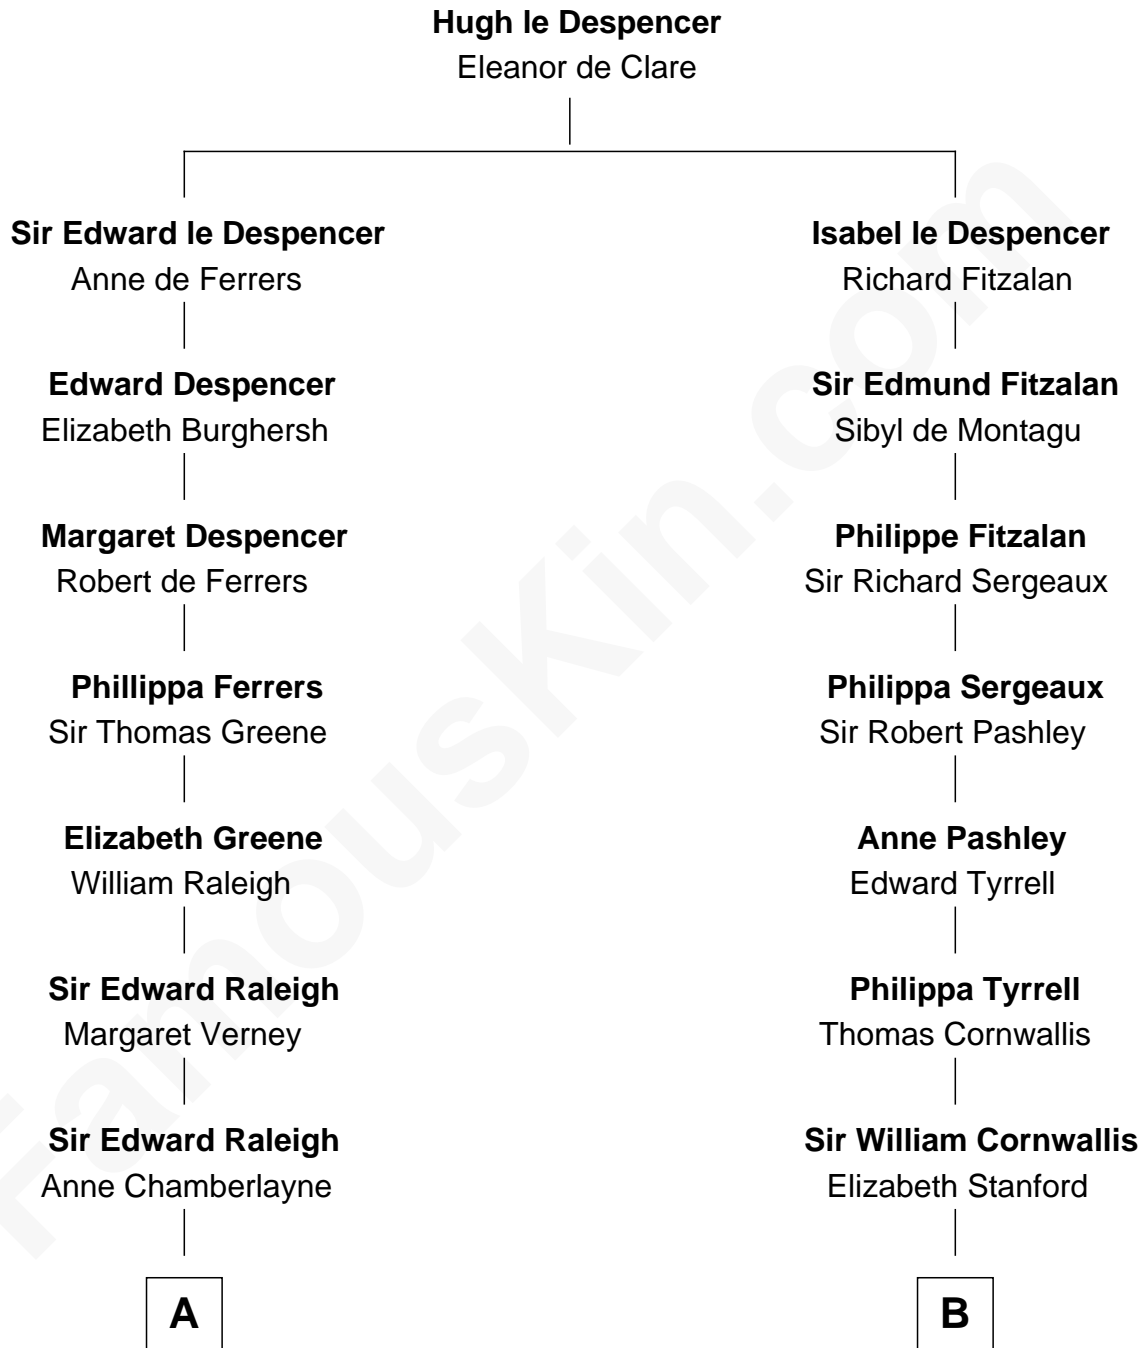

FamousKin.com

Relationship Chart of Melville Fuller

8th Chief Justice of the U.S. Supreme Court

18th cousin 2 times removed of

Ben Ames Williams

Novelist and Short Story Author

C

Frederick Augustus Fuller
Catherine Martin Weston

Melville Fuller
8th U.S. Chief Justice

D

James Longstreet
Mary Anna Dent

Sarah Jane Longstreet
Charles Bingley Ames

Sarah Marshall Ames
Daniel Webster Williams

Ben Ames Williams
Novelist and Short Story Author