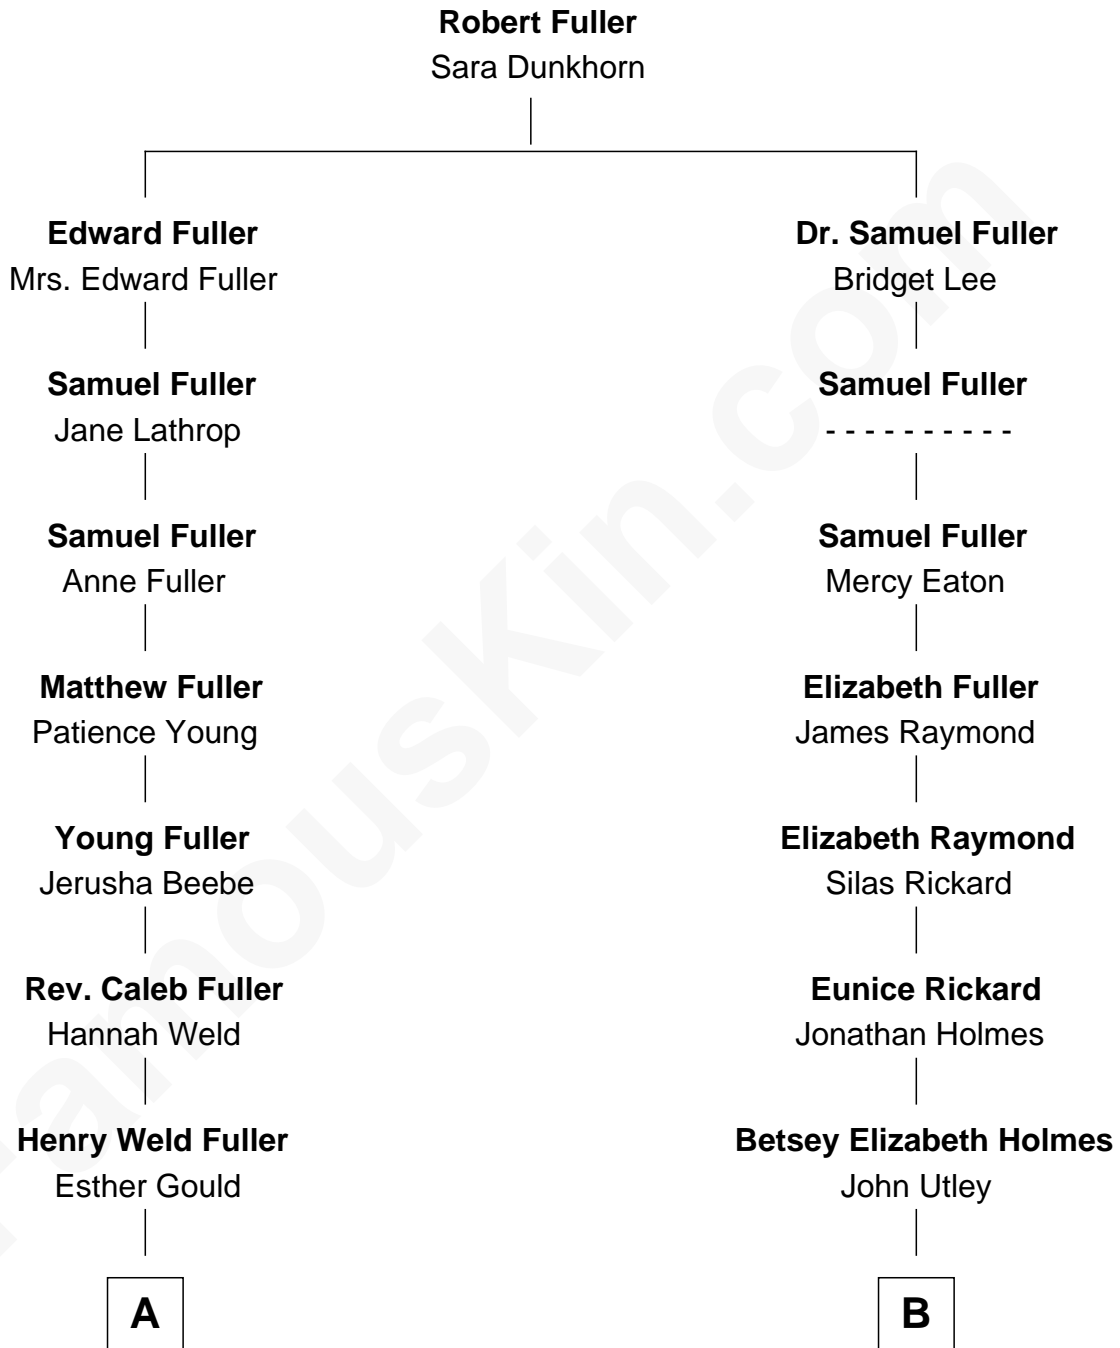

FamousKin.com

Relationship Chart of

Melville Fuller

8th Chief Justice of the U.S. Supreme Court

8th cousin 2 times removed of

Ray Stanton Avery

Founder, Avery Dennison Corp.

A

Frederick Augustus Fuller
Catherine Martin Weston

Melville Fuller
8th U.S. Chief Justice

B

Emeline Utley
Hart Massey

Ella Amelia Massey
Samuel Fowler Dickinson

Emma Miller Dickinson
Oliver Perry Avery

Ray Stanton Avery
Founder, Avery Dennison Corp.