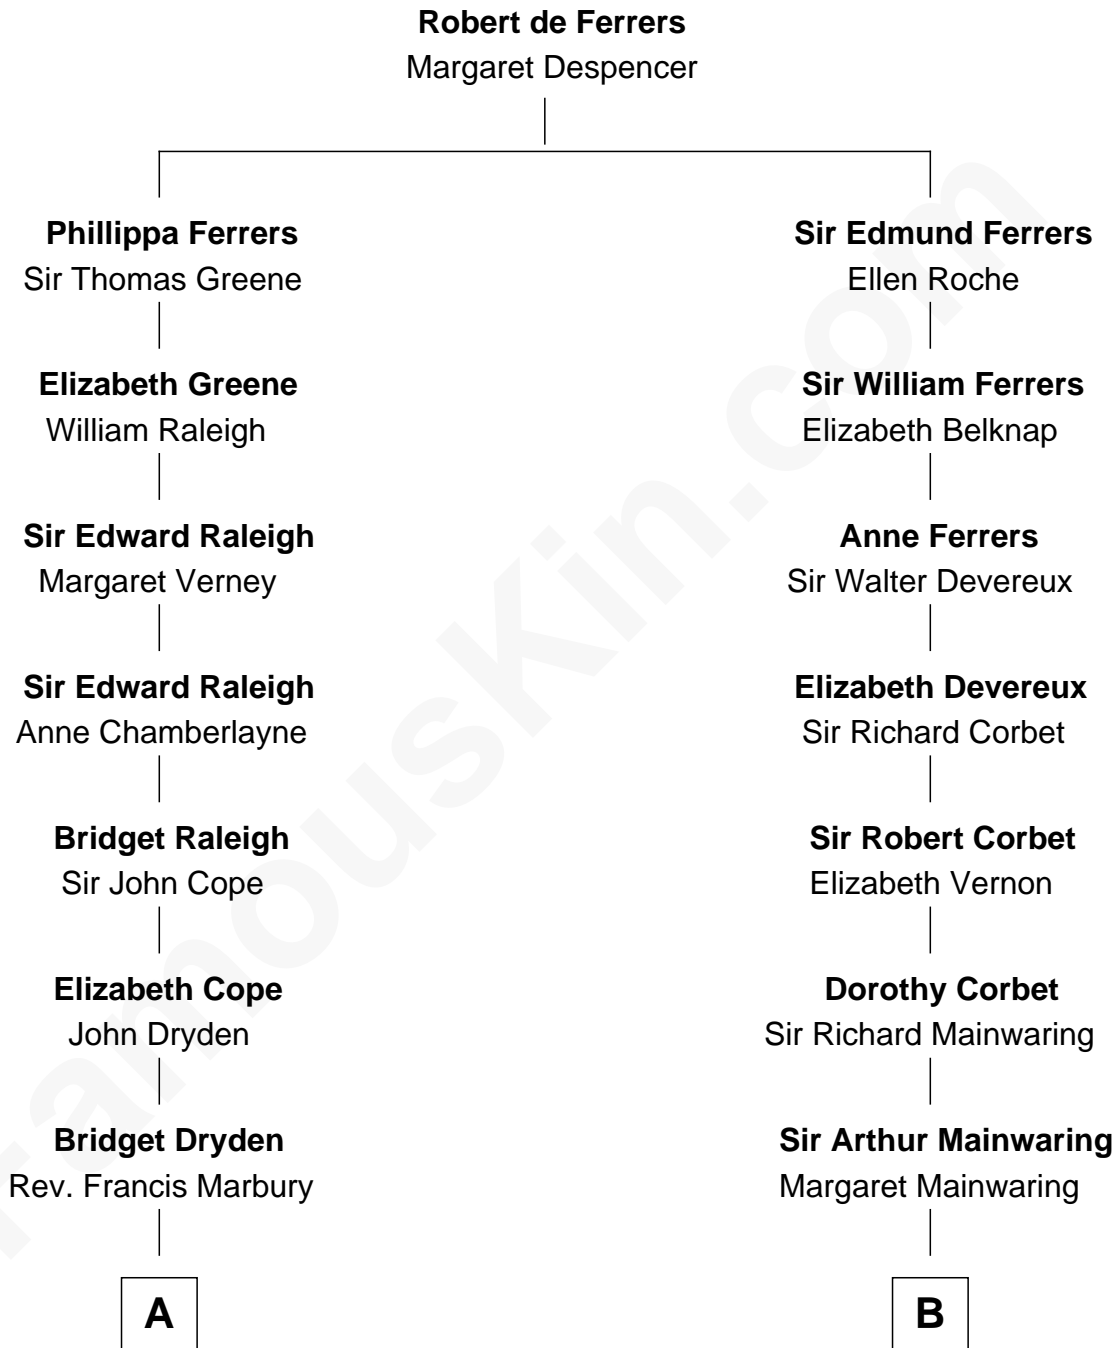

FamousKin.com

Relationship Chart of

Melville Fuller

8th Chief Justice of the U.S. Supreme Court

15th cousin 5 times removed of

Amber Stevens West

TV and Movie Actress

C