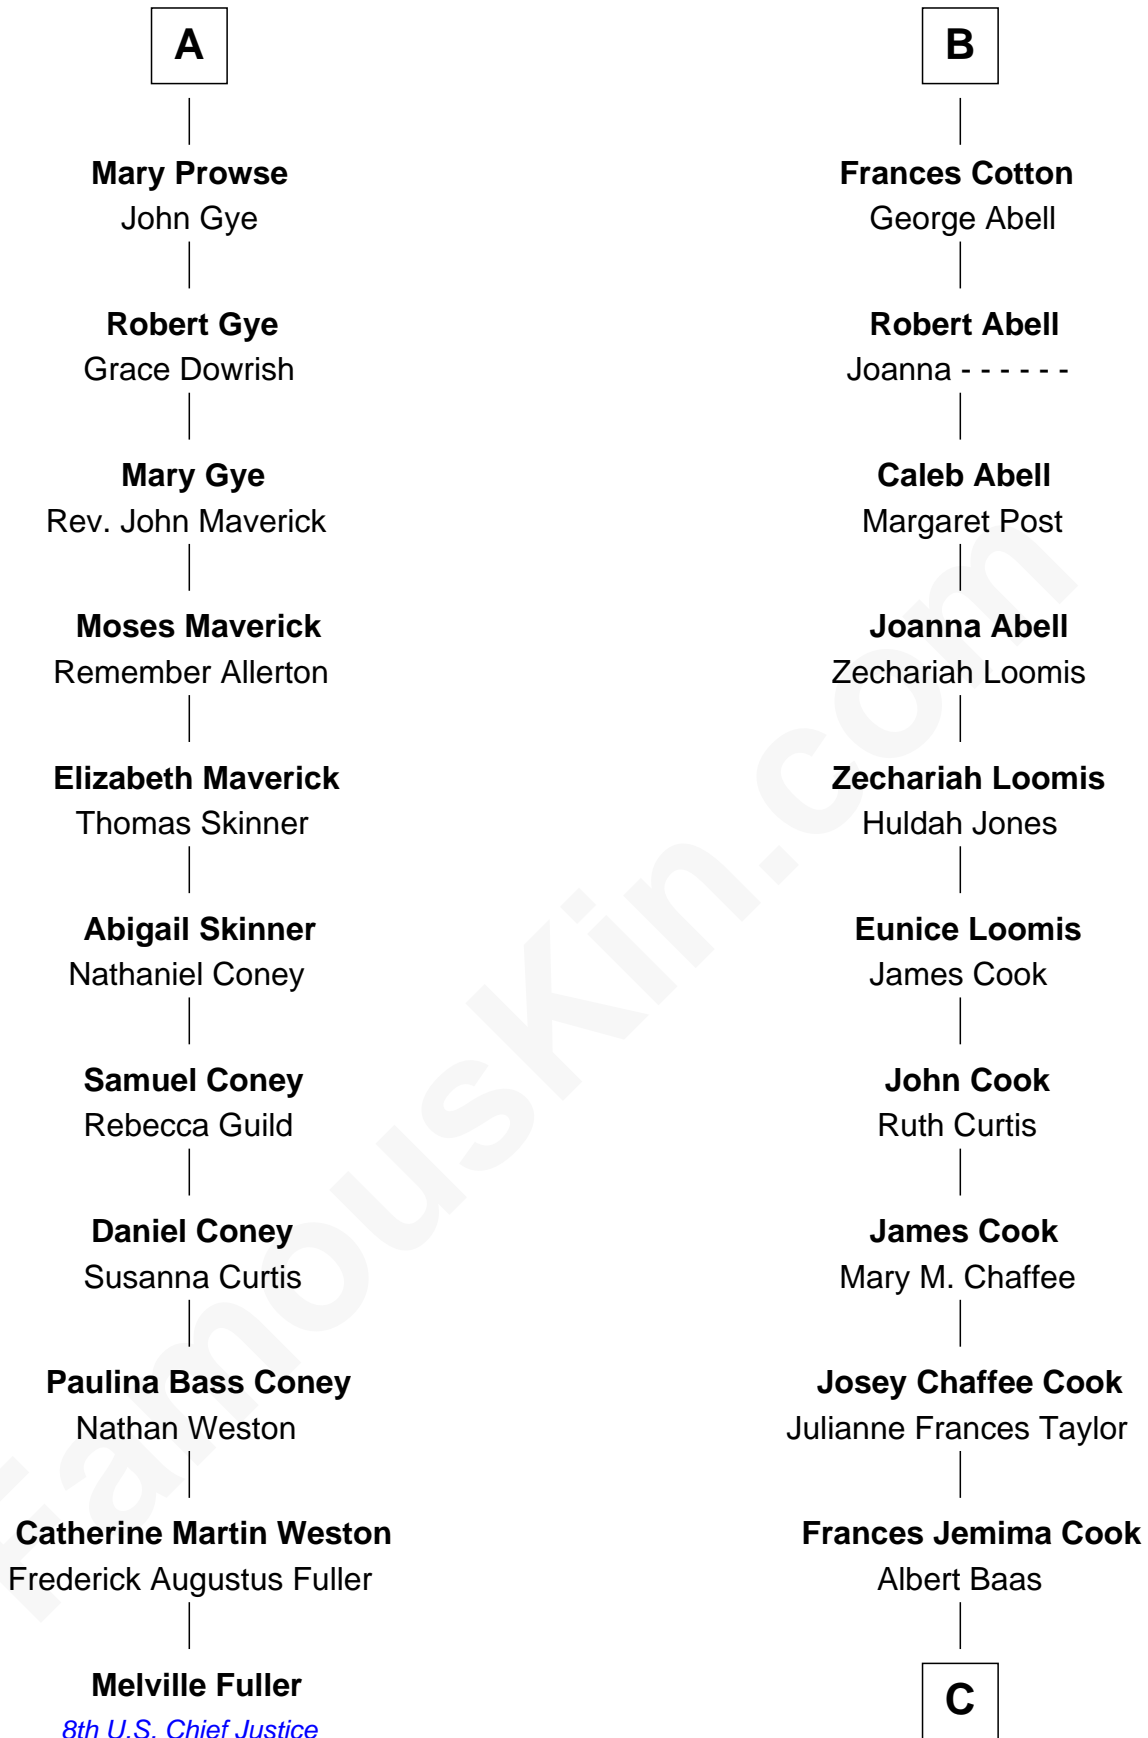

FamousKin.com

Relationship Chart of

Melville Fuller

8th Chief Justice of the U.S. Supreme Court

17th cousin 2 times removed of

Amber Stevens West
TV and Movie Actress

Sir Maurice de Berkeley
Eve la Zouche

C

LaVerne M. Baas

Keith Karl Ingstad

Terry Keith Ingstad

Beverly Jean Cunningham

Amber Stevens West

TV and Movie Actress

FamousKin.com