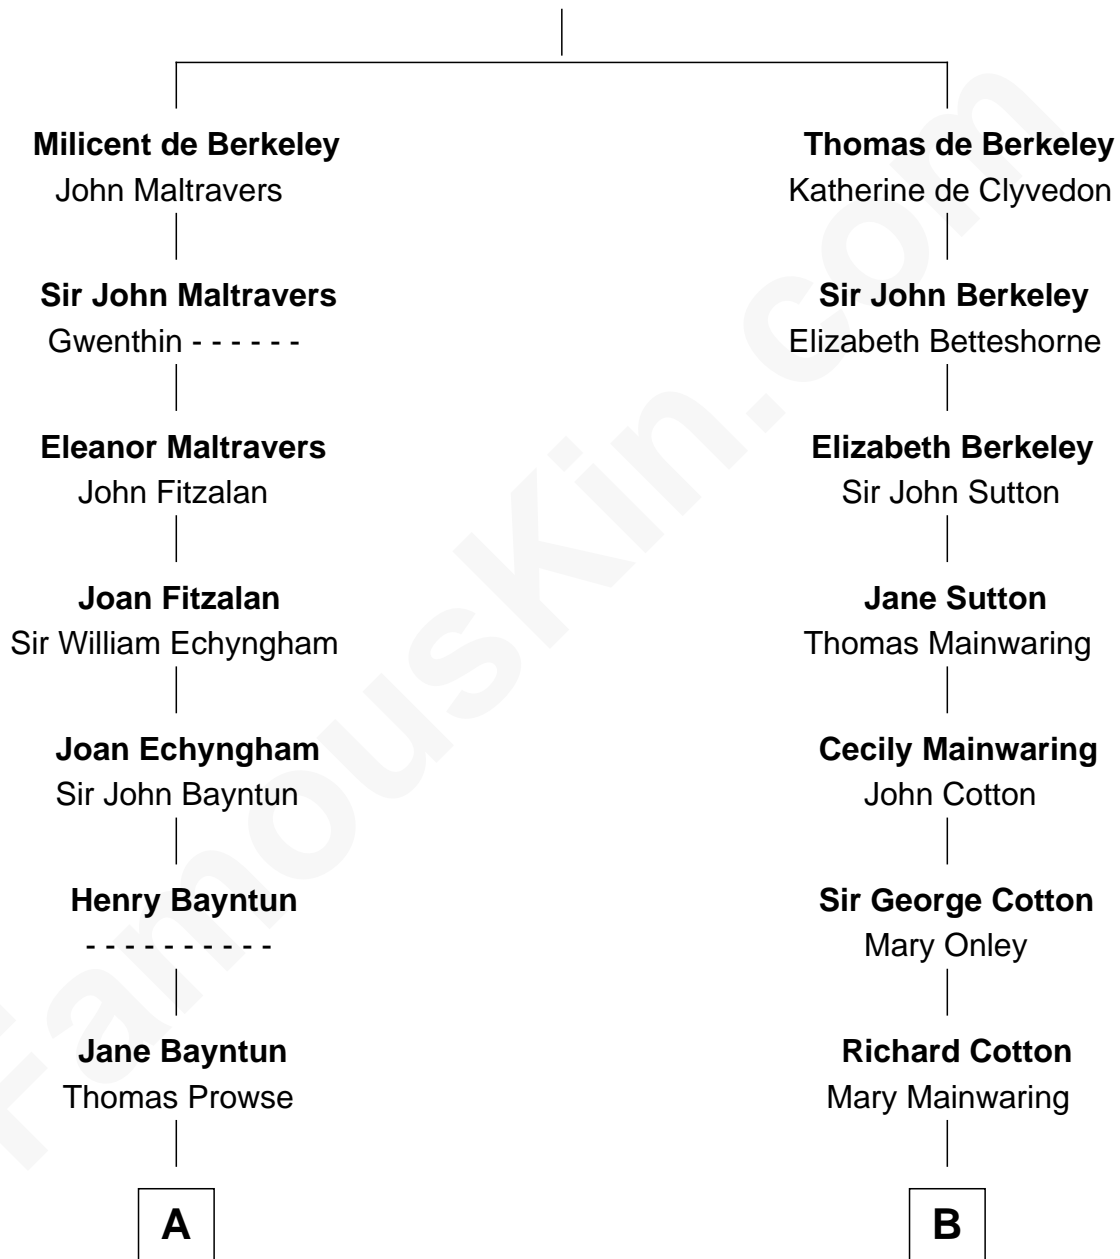

FamousKin.com

Relationship Chart of

Melville Fuller

8th Chief Justice of the U.S. Supreme Court

17th cousin 2 times removed of

Amber Stevens West
TV and Movie Actress

Sir Maurice de Berkeley
Eve la Zouche

C

LaVerne M. Baas

Keith Karl Ingstad

Terry Keith Ingstad

Beverly Jean Cunningham

Amber Stevens West

TV and Movie Actress

FamousKin.com