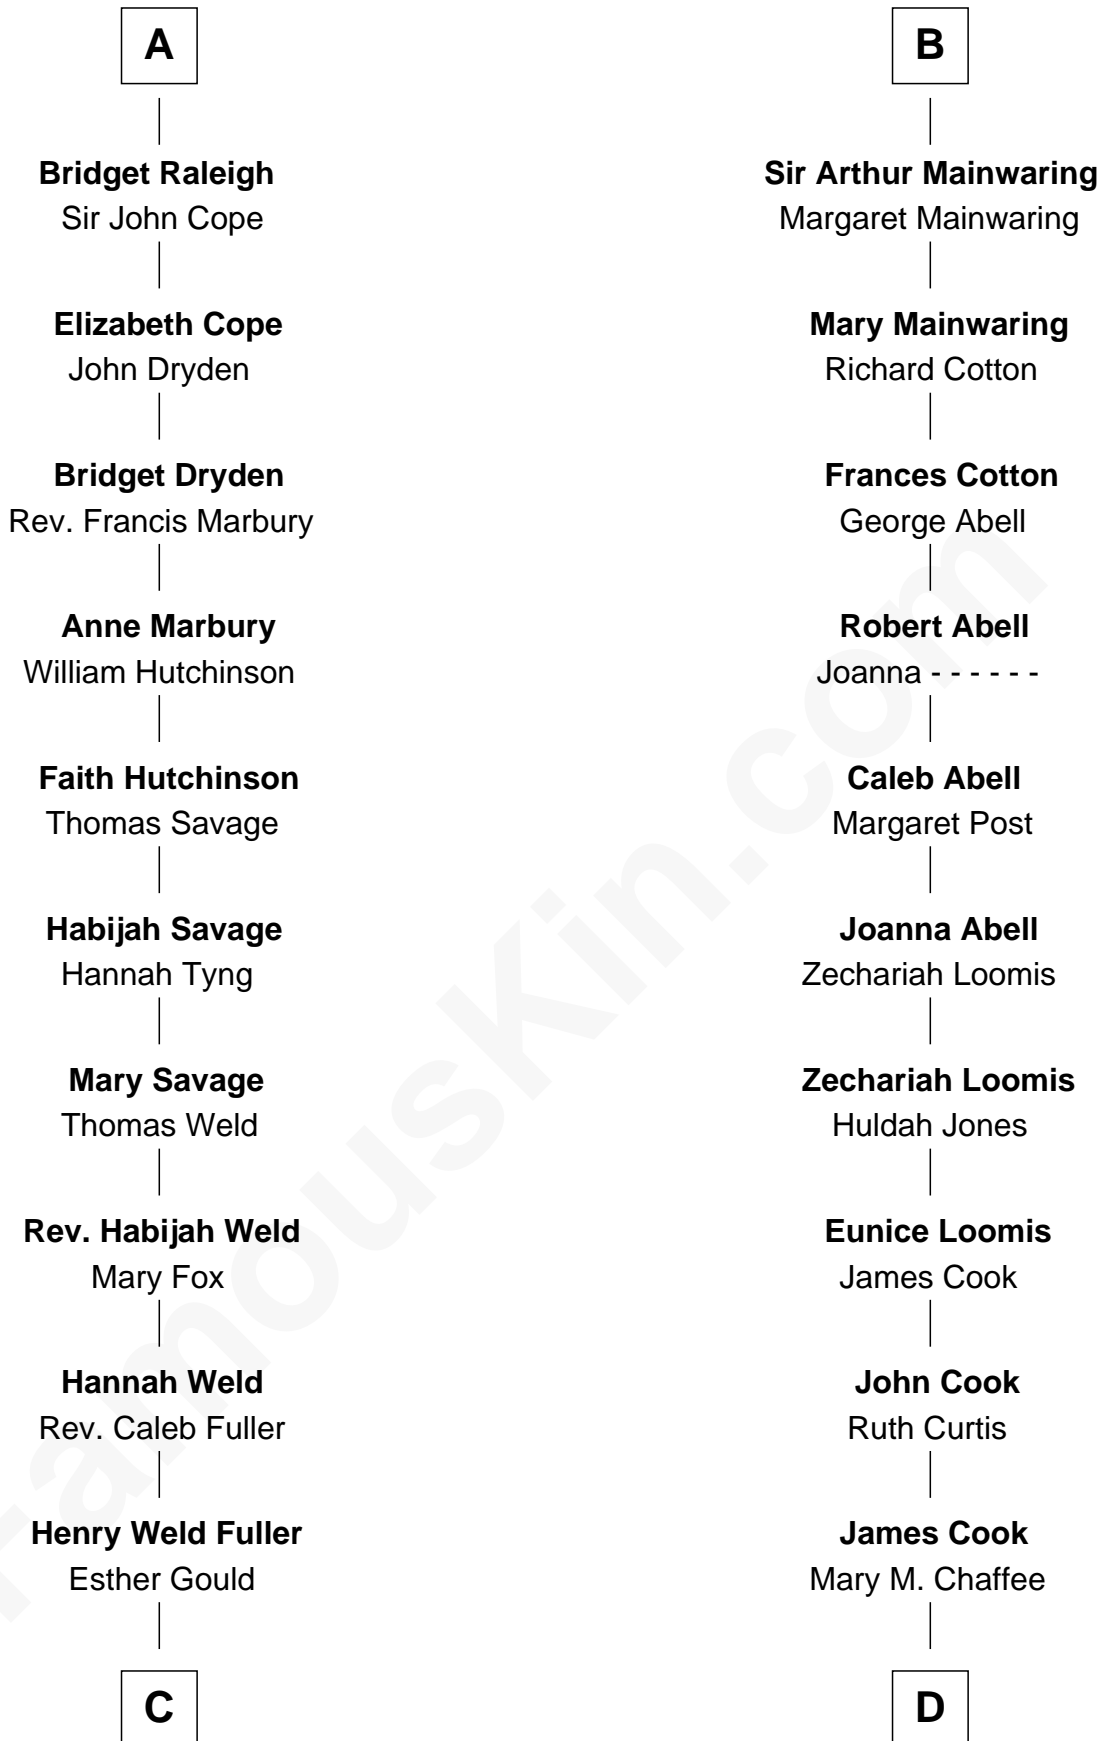

FamousKin.com

Relationship Chart of

Melville Fuller

8th Chief Justice of the U.S. Supreme Court

18th cousin 3 times removed of

Amber Stevens West

TV and Movie Actress

C

Frederick Augustus Fuller
Catherine Martin Weston

Melville Fuller
8th U.S. Chief Justice

D

Josey Chaffee Cook
Julianne Frances Taylor

Frances Jemima Cook
Albert Baas

LaVerne M. Baas
Keith Karl Ingstad

Terry Keith Ingstad
Beverly Jean Cunningham