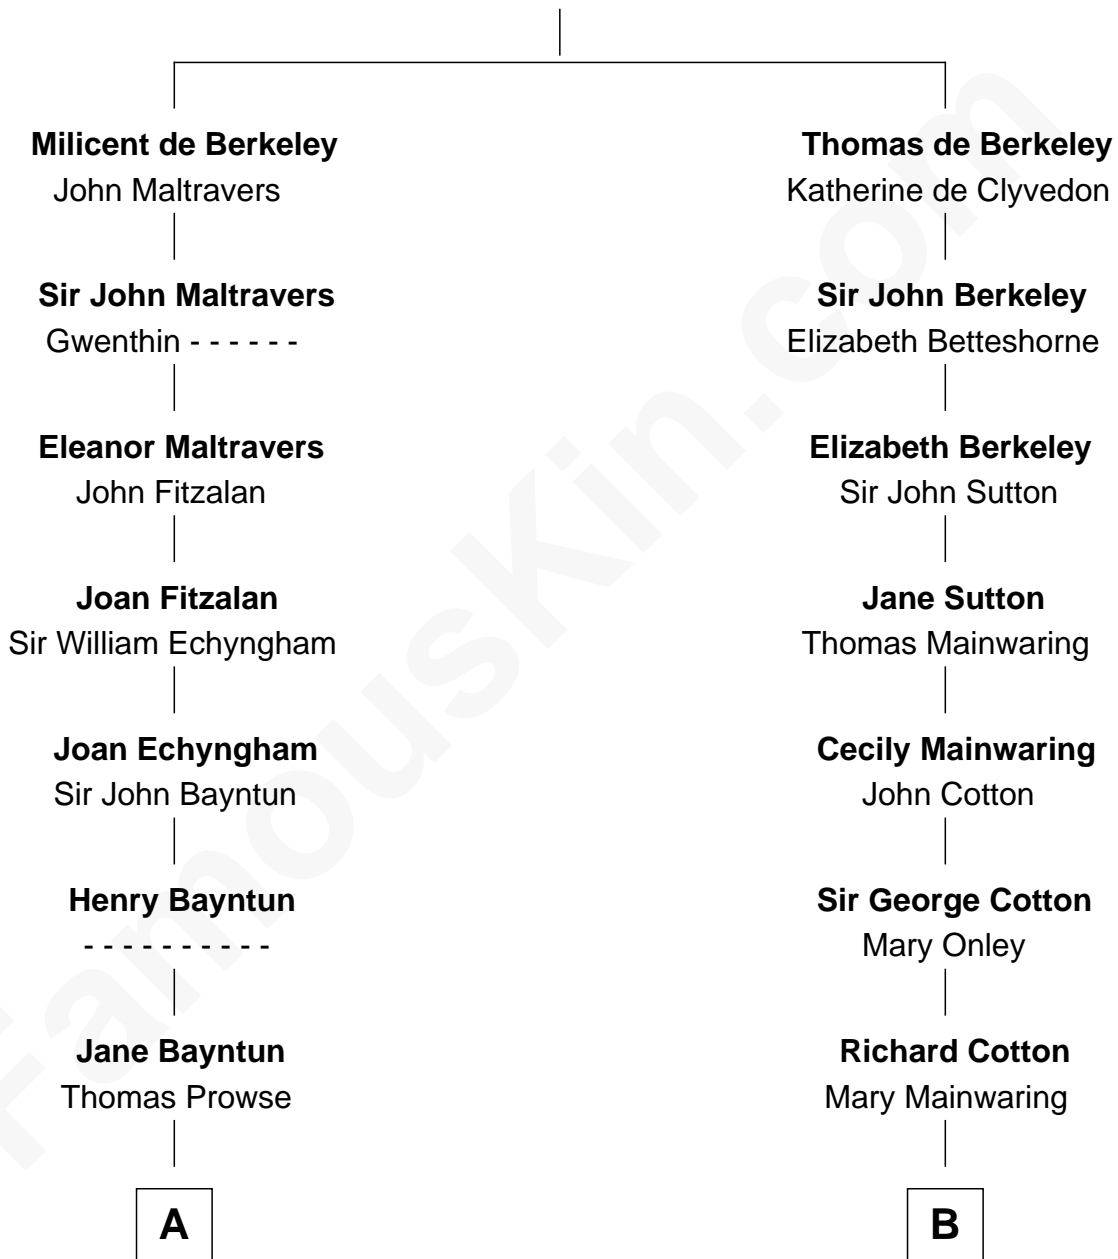

FamousKin.com

Relationship Chart of

Melville Fuller

8th Chief Justice of the U.S. Supreme Court

17th cousin 1 time removed of

Shadoe Stevens
Radio Disc Jockey

Sir Maurice de Berkeley
Eve la Zouche

C

LaVerne M. Baas
Keith Karl Ingstad

Shadoe Stevens
Radio Disc Jockey

FamousKin.com