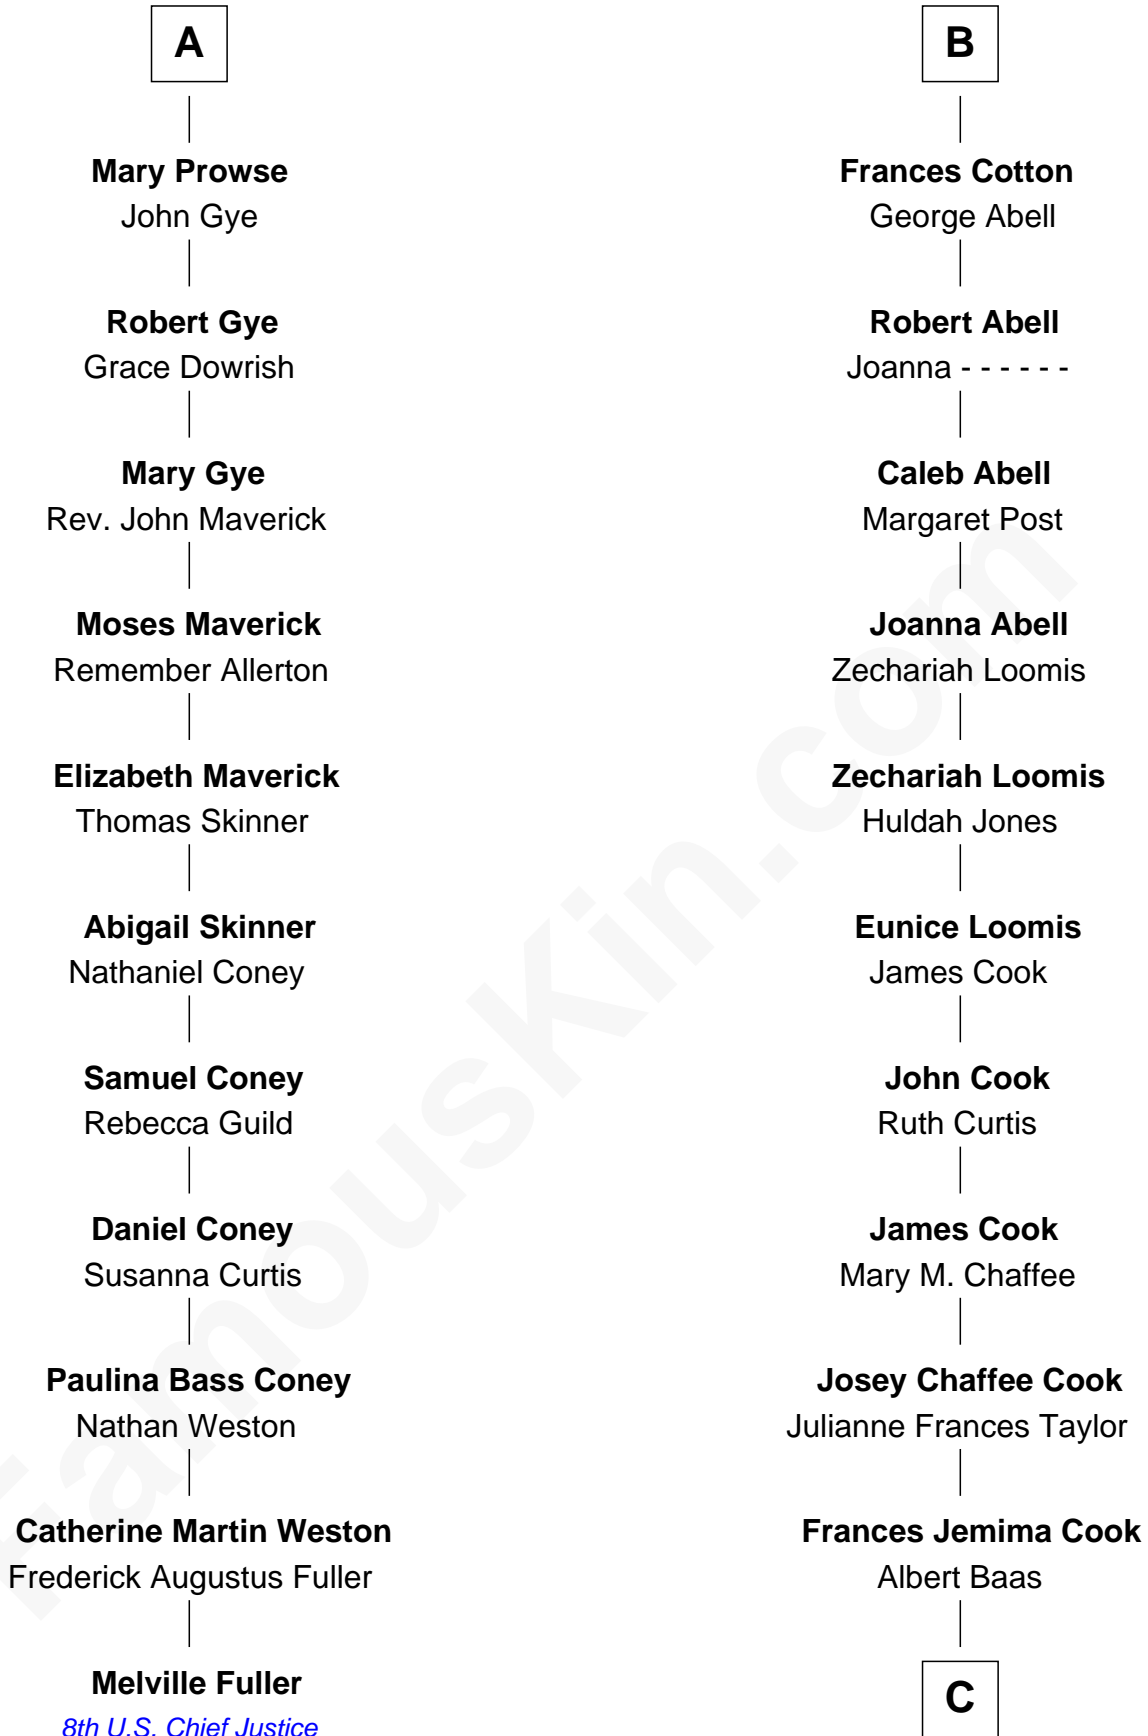

FamousKin.com

Relationship Chart of

Melville Fuller

8th Chief Justice of the U.S. Supreme Court

17th cousin 1 time removed of

Shadoe Stevens
Radio Disc Jockey

Sir Maurice de Berkeley
Eve la Zouche

C

LaVerne M. Baas
Keith Karl Ingstad

Shadoe Stevens
Radio Disc Jockey

FamousKin.com