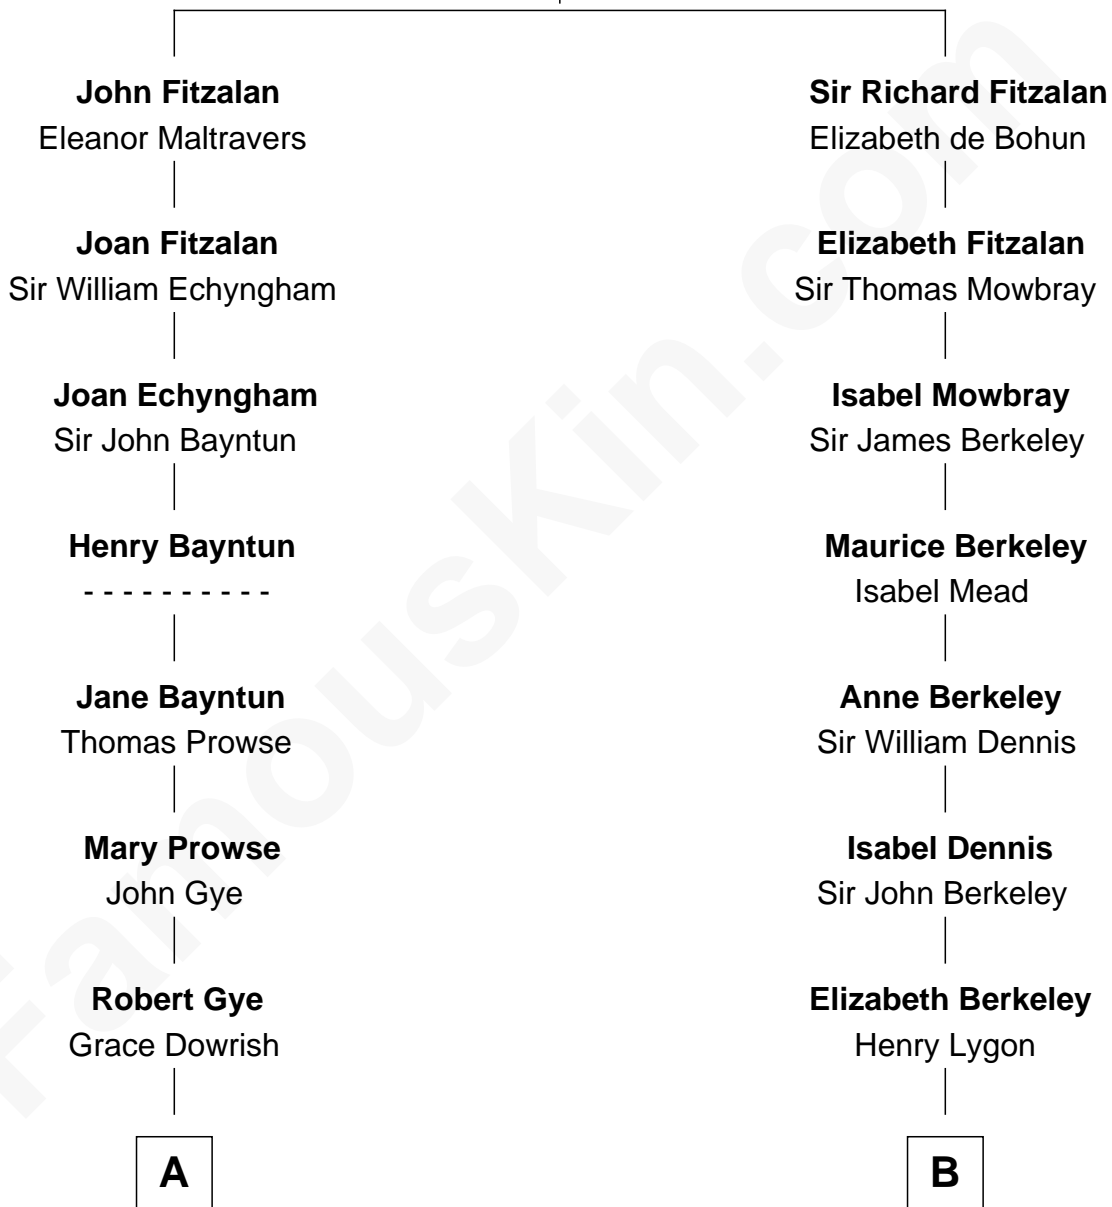

## Relationship Chart of

### Melville Fuller

8th Chief Justice of the U.S. Supreme Court

15th cousin 6 times removed of

### Michael Lookinland

TV Actor

**Richard Fitzalan**  
Eleanor Plantagenet

**C**

**Rufus Lemuel Cole**

Matilda M. Hall

**Nellie M. Cole**

John Andrew Lookinland