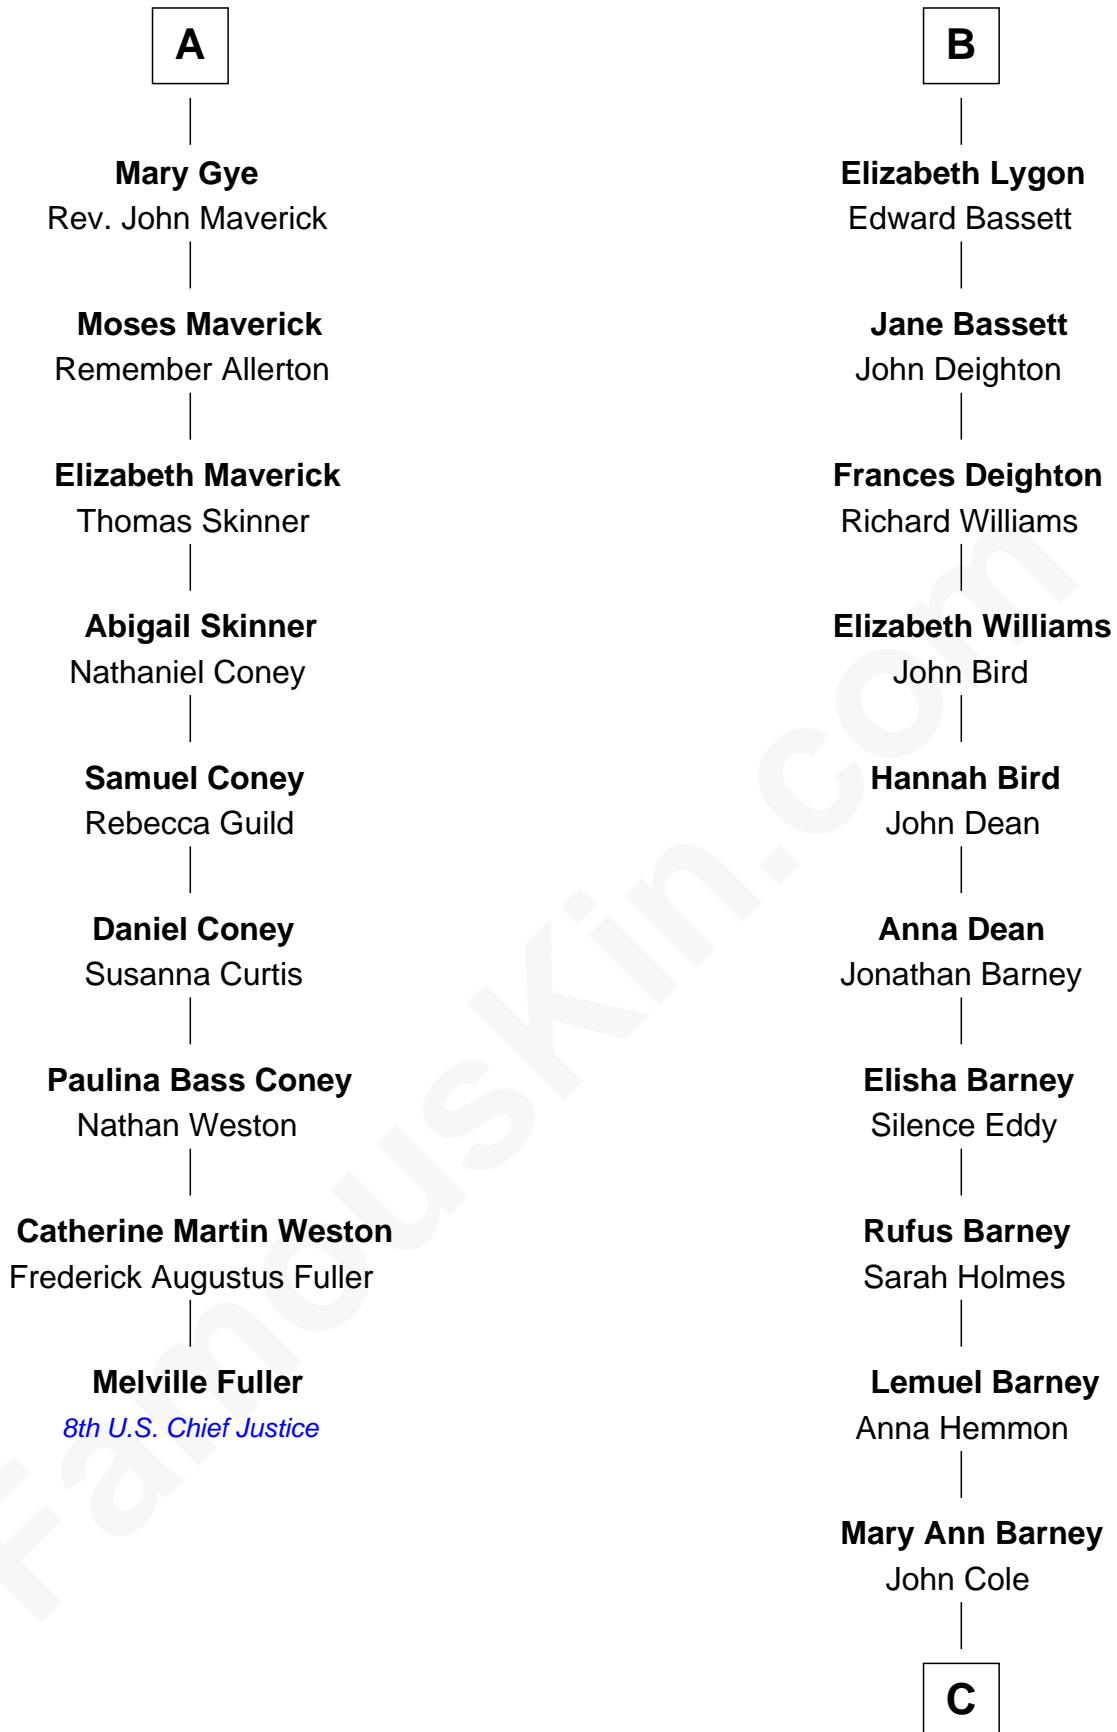

## Relationship Chart of

### Melville Fuller

8th Chief Justice of the U.S. Supreme Court

15th cousin 6 times removed of

### Michael Lookinland

TV Actor

**Richard Fitzalan**  
Eleanor Plantagenet

**C**

**Rufus Lemuel Cole**

Matilda M. Hall

**Nellie M. Cole**

John Andrew Lookinland