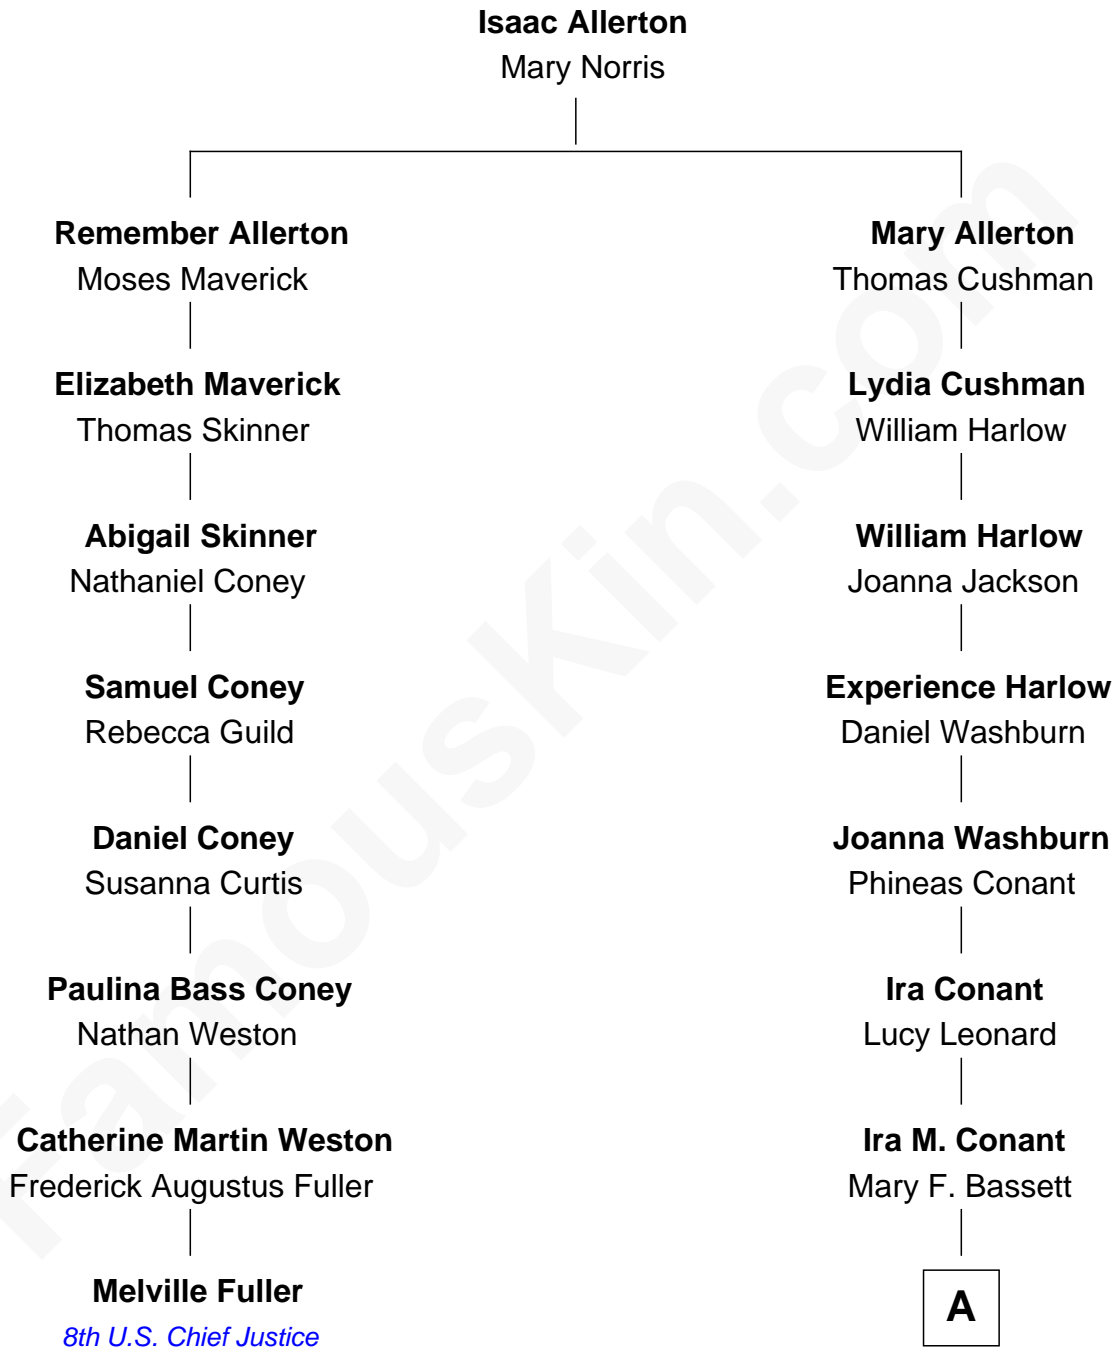

## Relationship Chart of

### Melville Fuller

8th Chief Justice of the U.S. Supreme Court

7th cousin 4 times removed of

**Nat Faxon**

Actor, Comedian, Director and Screenwriter

**A**

**Herbert Ira Conant**

Alleda B. Pierce