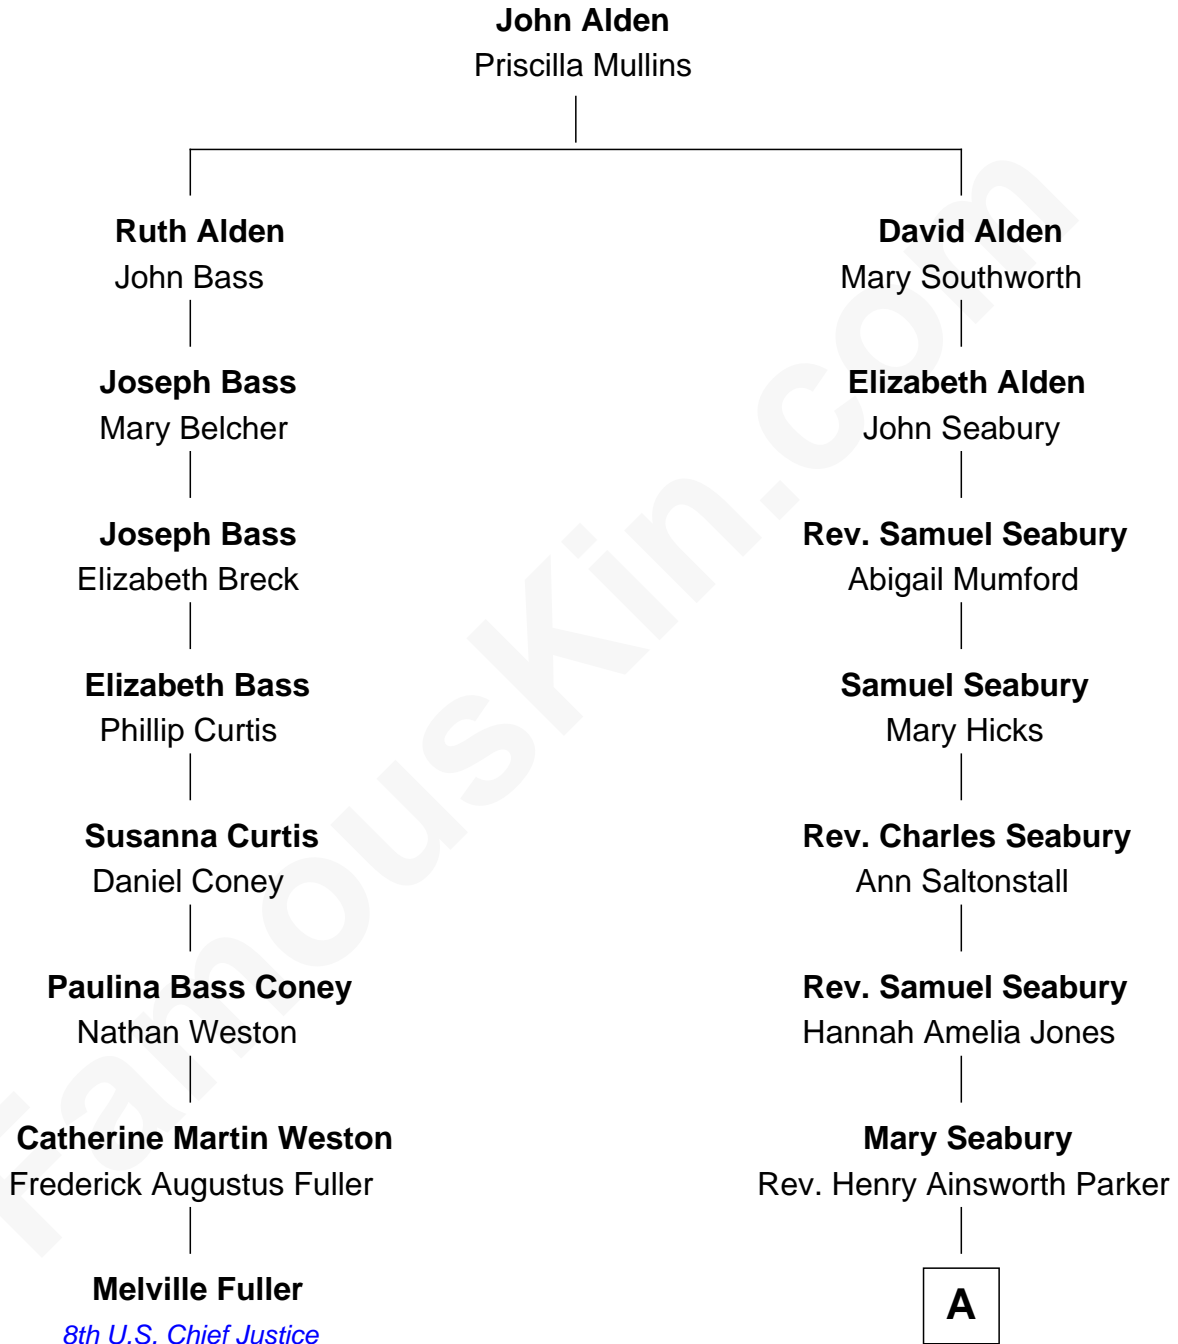

FamousKin.com

Relationship Chart of

Melville Fuller

8th Chief Justice of the U.S. Supreme Court

7th cousin 2 times removed of

Parker Stevenson

TV and Movie Actor

A

Henry Seabury Parker

Marion Stevenson

Richard Stevenson Parker

Sarah Meade Price

Parker Stevenson

TV and Movie Actor

FamousKin.com