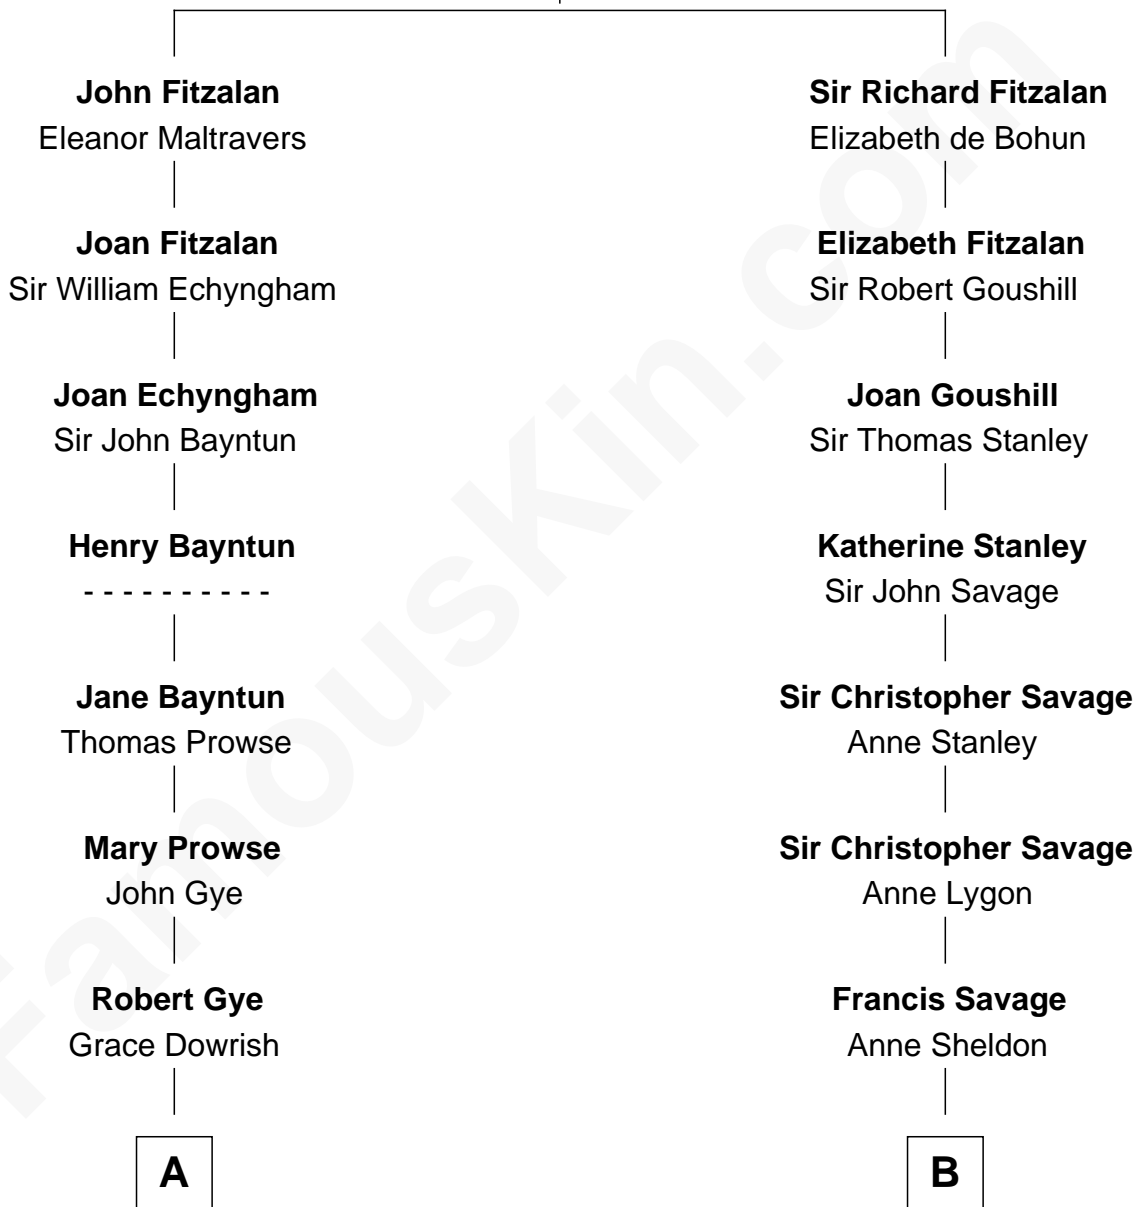

FamousKin.com

Relationship Chart of

Melville Fuller

8th Chief Justice of the U.S. Supreme Court

15th cousin 5 times removed of

Parker Stevenson

TV and Movie Actor

Richard Fitzalan
Eleanor Plantagenet

C

—
Evelyn Taylor

Eli Kirk Price

—
Philip Price

Sarah Meade Harrison

—
Sarah Meade Price

Richard Stevenson Parker

—
Parker Stevenson