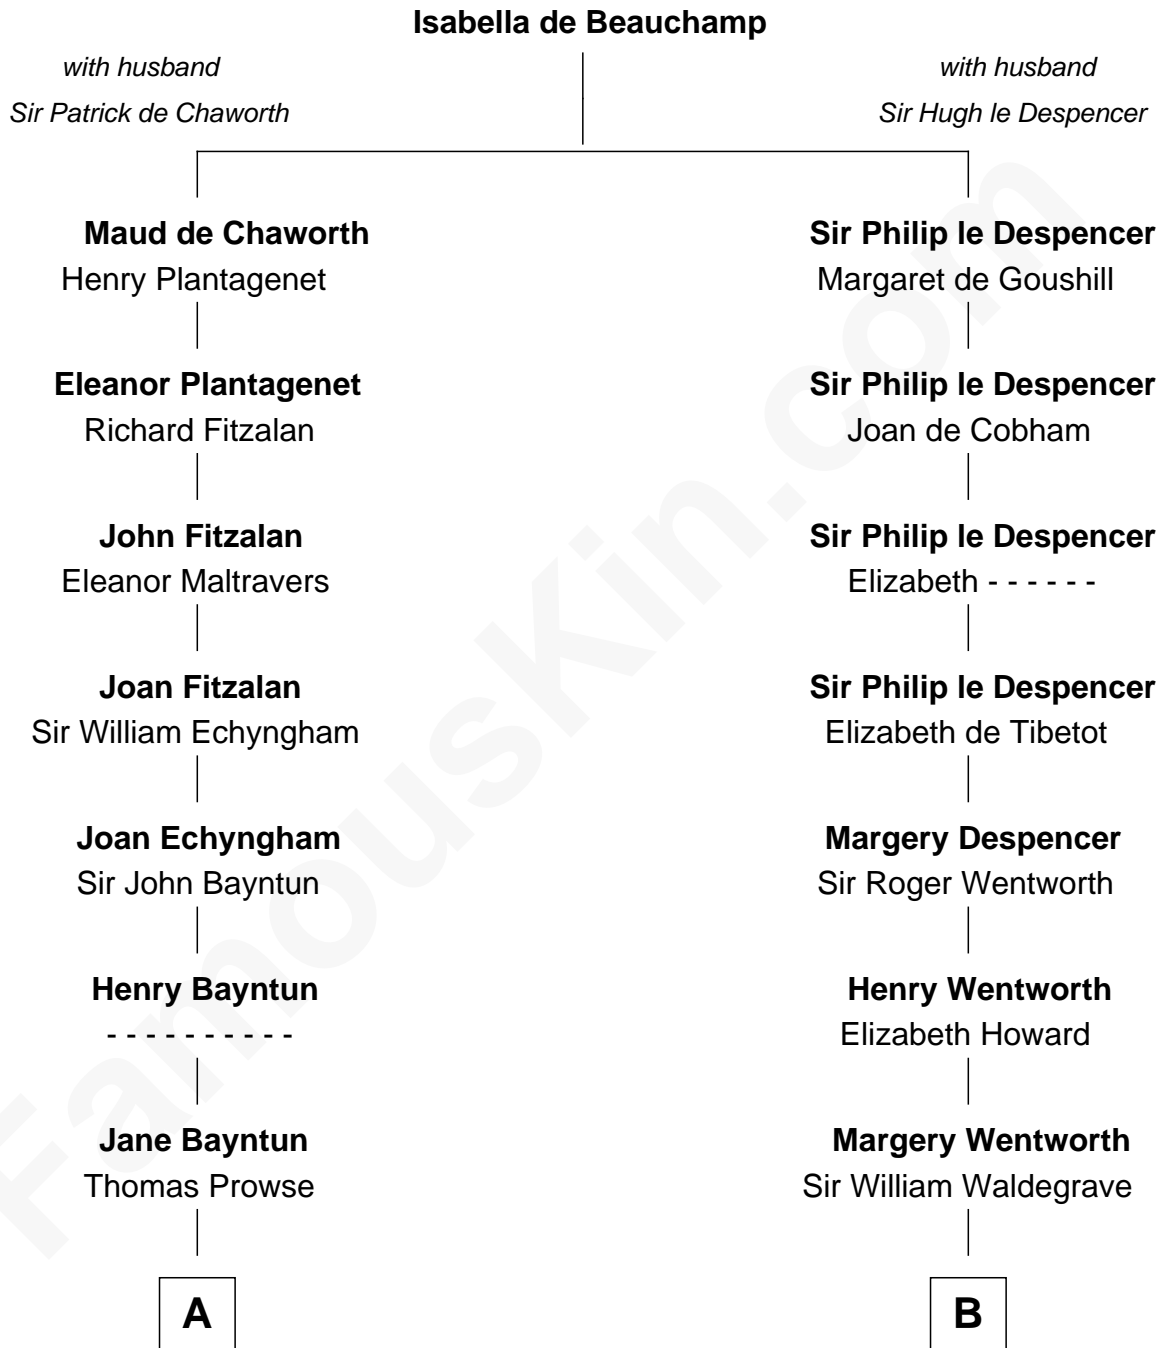

FamousKin.com

Relationship Chart of

Melville Fuller

8th Chief Justice of the U.S. Supreme Court

17th cousin 4 times removed of

Bob Moore

Co-Founder, Bob's Red Mill

C

Morris Fox

Sarah A. Smith

Violette Fox

Daniel Francis Learnard

Clinton Morris Learnard

Gertrude Maud Yost

Doris Dell Learnard

Kenneth Earl Moore

Bob Moore

Co-Founder, Bob's Red Mill