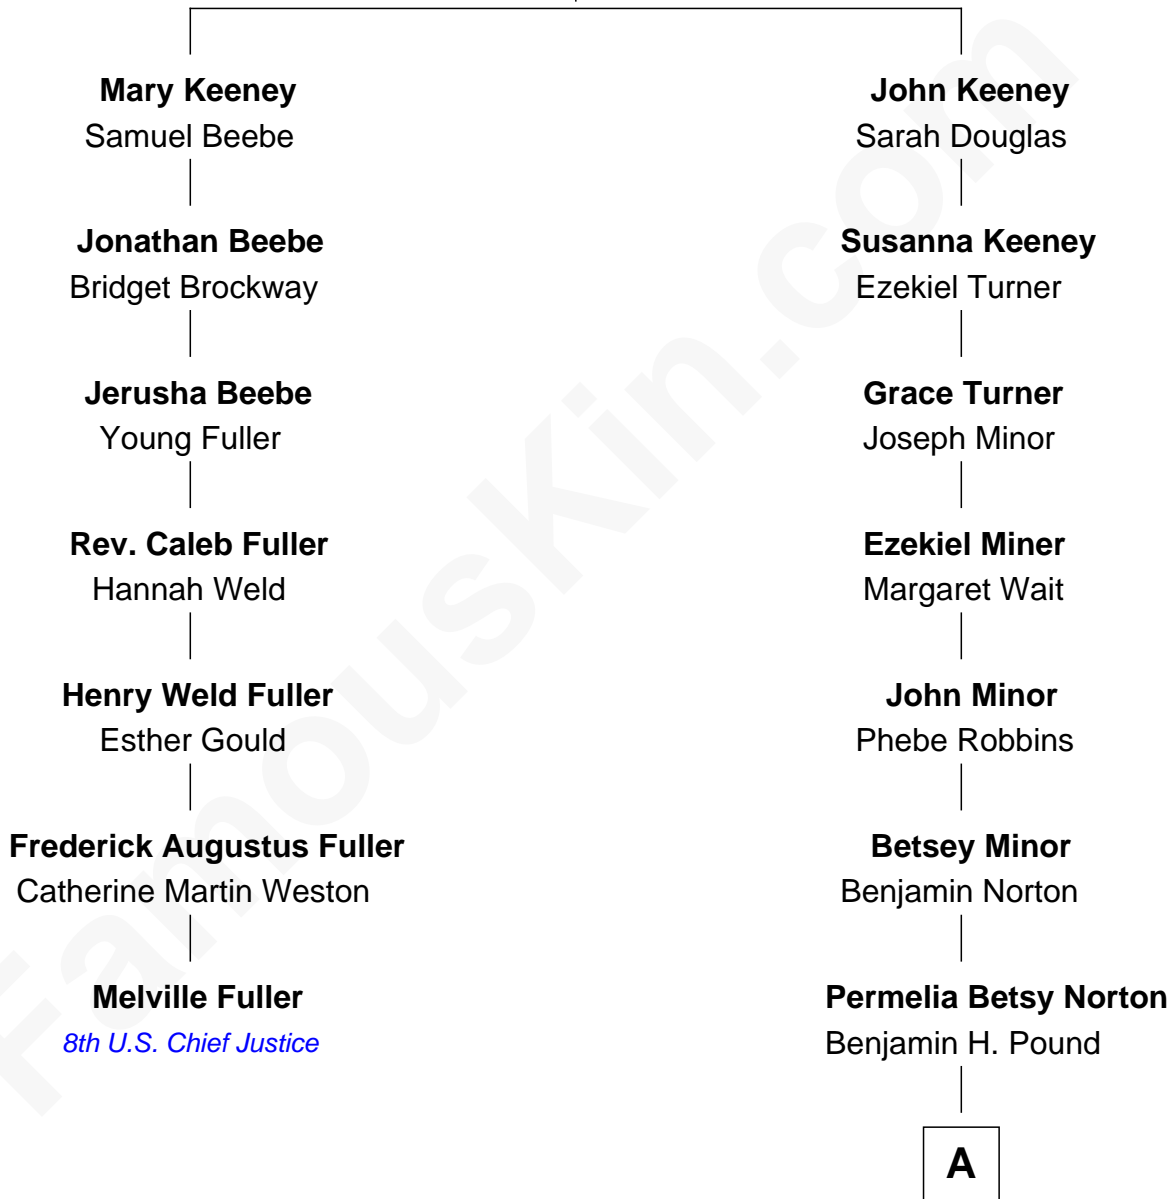

FamousKin.com

Relationship Chart of

Melville Fuller

8th Chief Justice of the U.S. Supreme Court

6th cousin 6 times removed of

Taylor Lautner
TV and Movie Actor

William Keeney
Agnes - - - - -

A