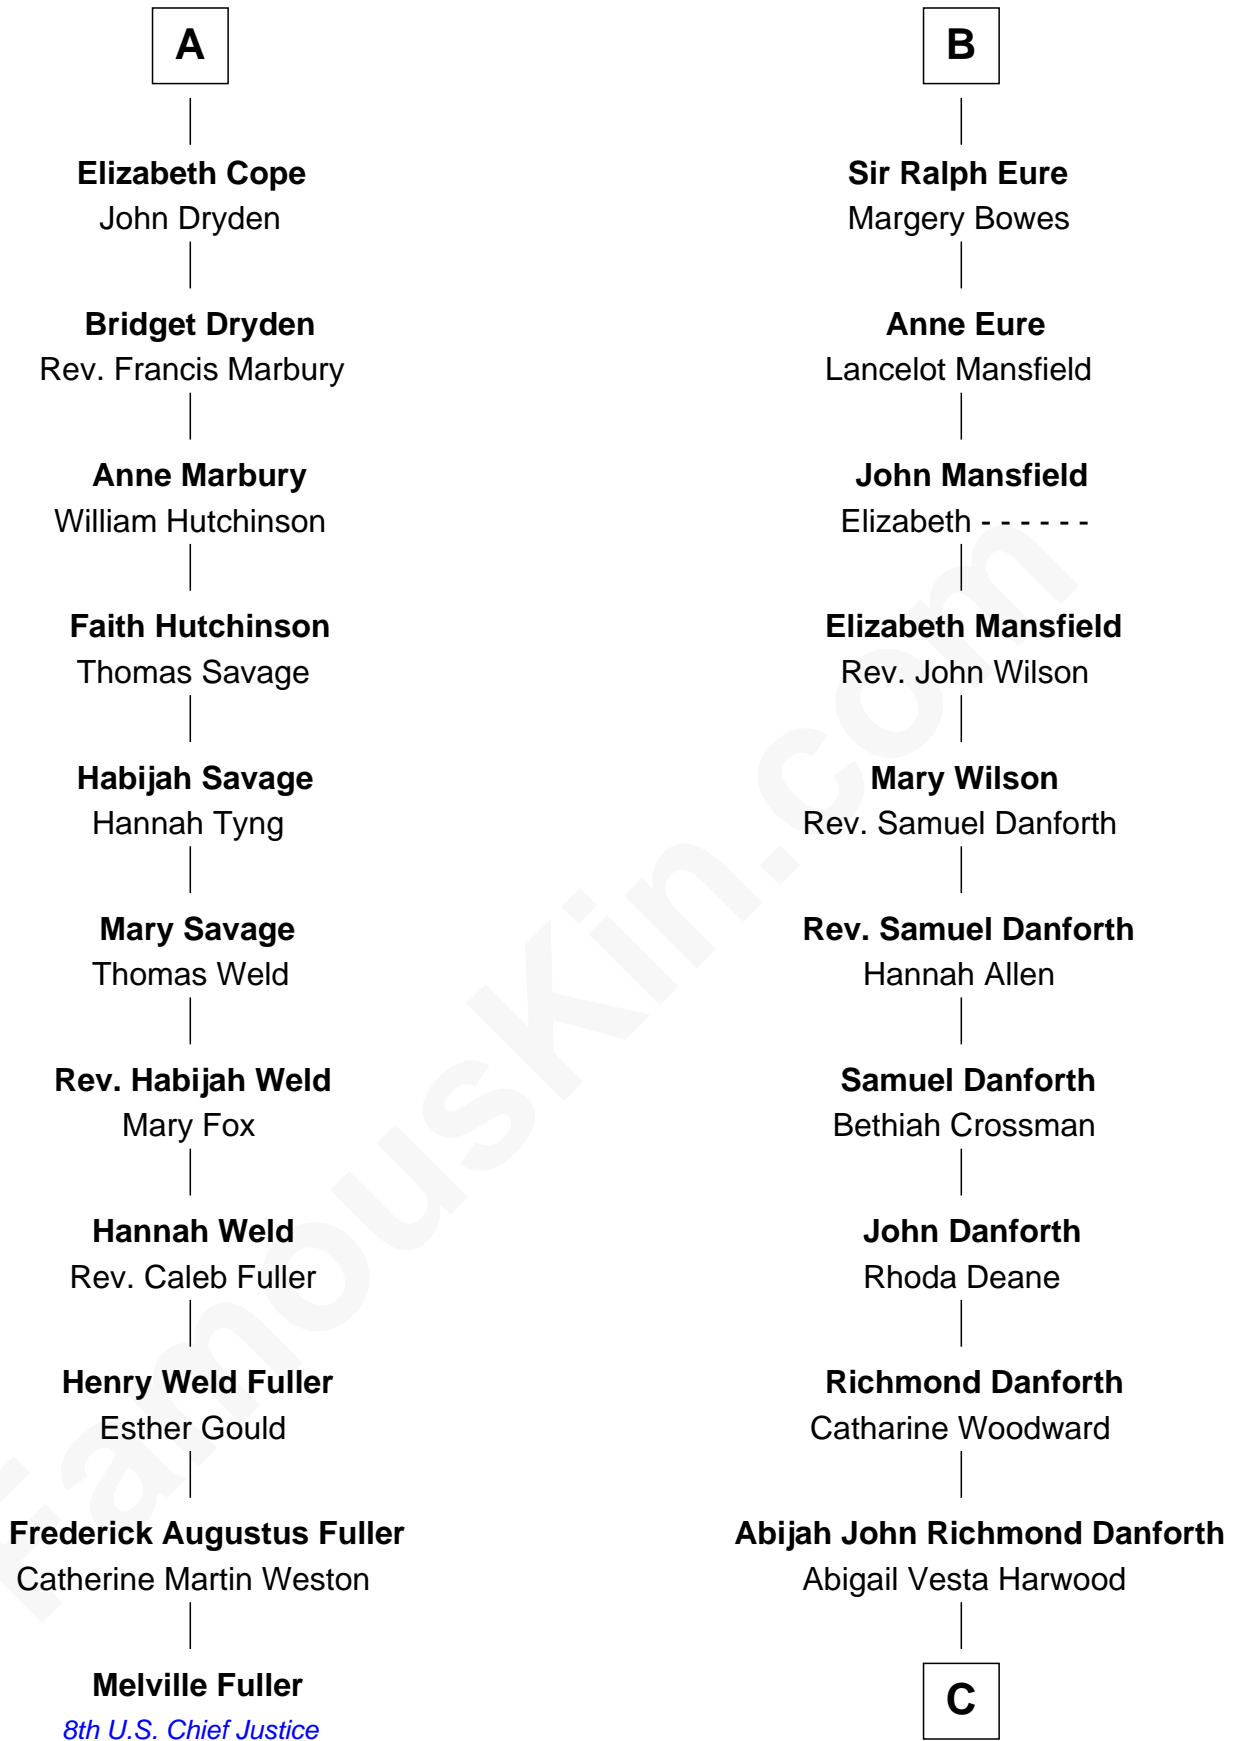

FamousKin.com

Relationship Chart of

Melville Fuller

8th Chief Justice of the U.S. Supreme Court

17th cousin 4 times removed of

Zach Snyder
Filmmaker

C

Oliver Harwood Danforth

Sarah M. Hills

Jennie Minerva Danforth

John Batchelder Manley

Helen Danforth Manley

Dr. Edgar Earl Reeves

Marsha Manley Reeves

Charles Edward Snyder

Zach Snyder