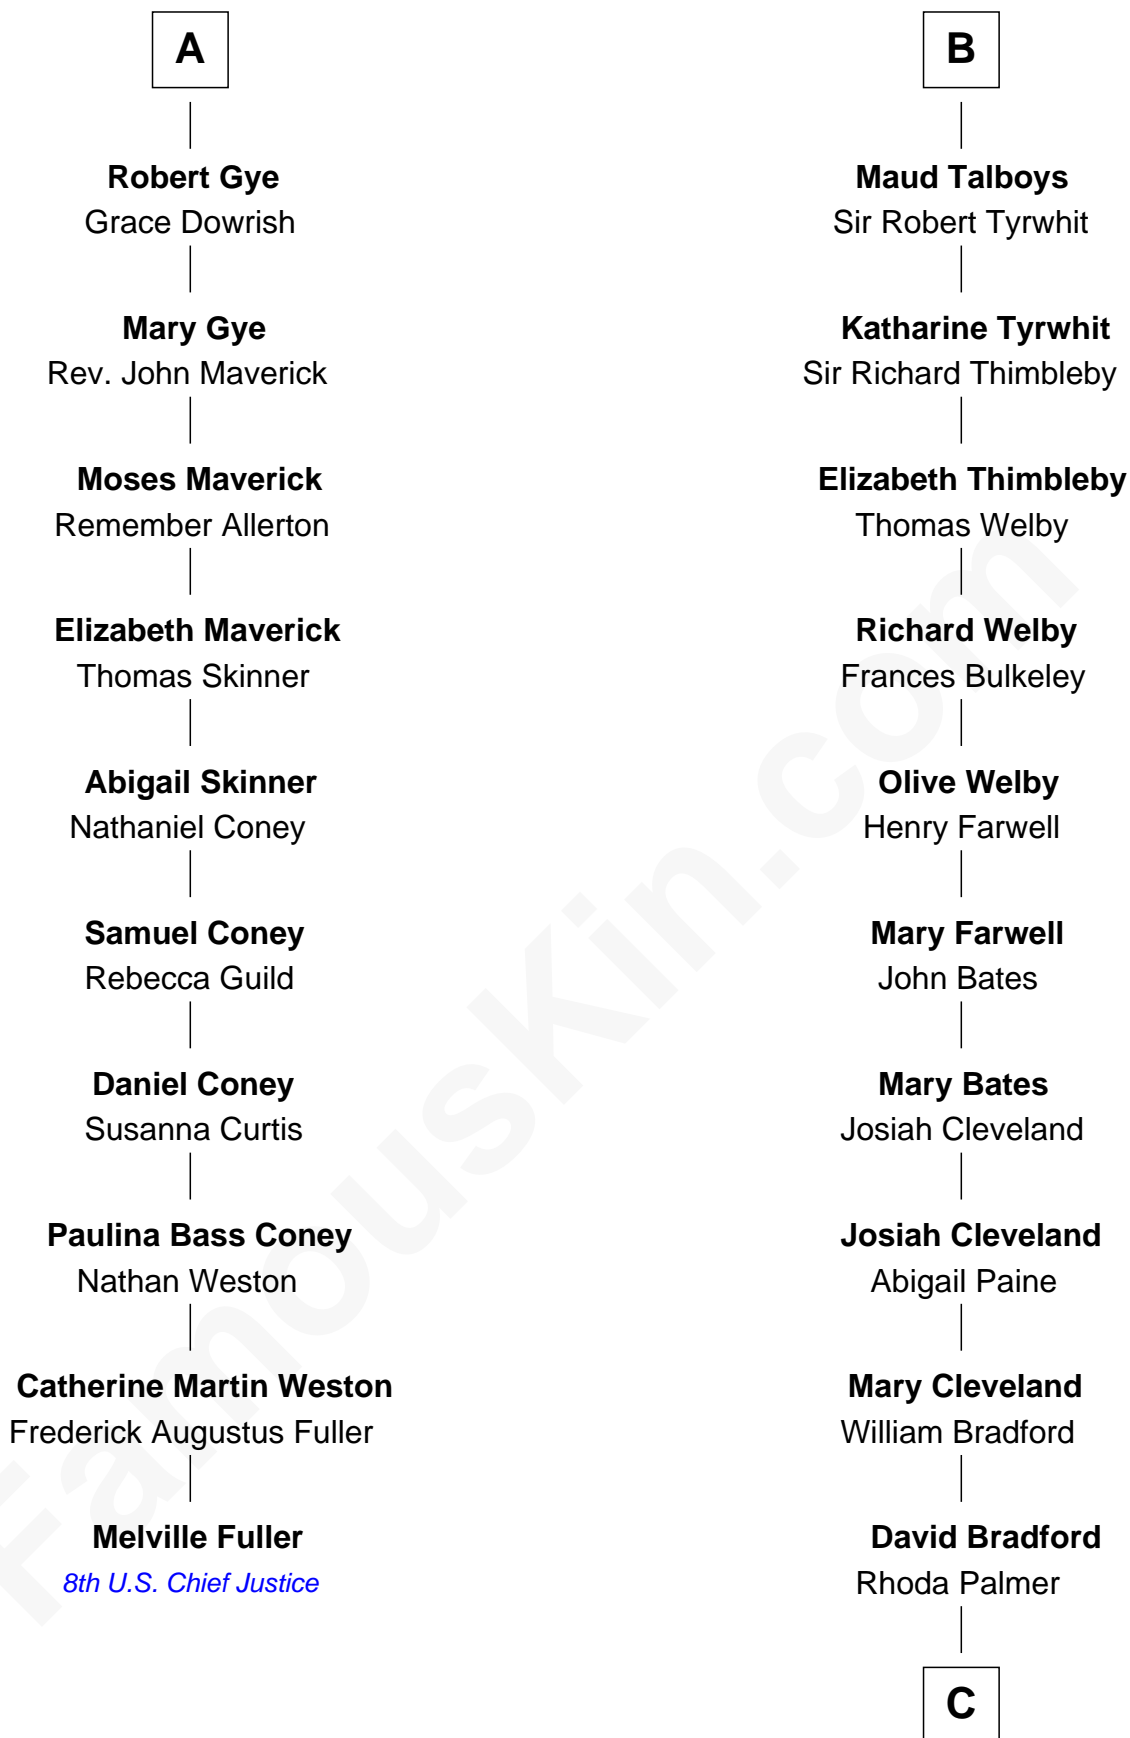

FamousKin.com

Relationship Chart of

Melville Fuller

8th Chief Justice of the U.S. Supreme Court

16th cousin 4 times removed of

Rear Admiral Philip H. Cooper
United States Navy

C

—
Mary Bradford

Zerah Murdock

—
Ebenezer Murdock

Mary Dobbs

—
Delia Ann Murdock

Hiram Henry Cooper

—
Rear Admiral Philip H. Cooper

United States Navy