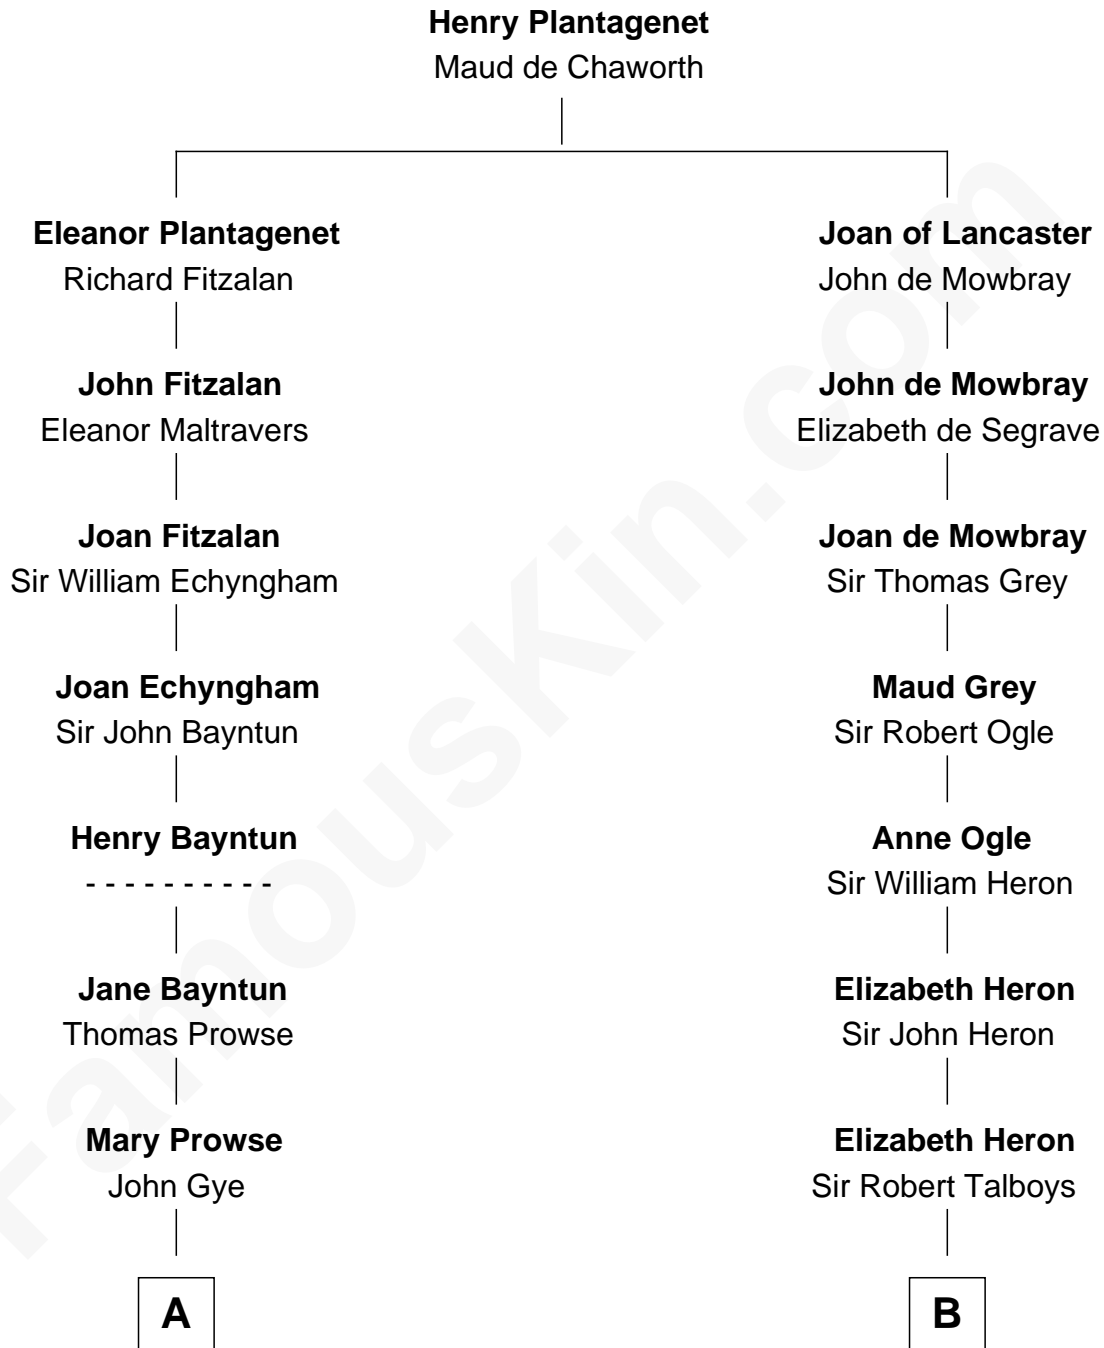

FamousKin.com

Relationship Chart of

Melville Fuller

8th Chief Justice of the U.S. Supreme Court

16th cousin 4 times removed of

Rear Admiral Philip H. Cooper
United States Navy

C

—
Mary Bradford

Zerah Murdock

—
Ebenezer Murdock

Mary Dobbs

—
Delia Ann Murdock

Hiram Henry Cooper

—
Rear Admiral Philip H. Cooper

United States Navy