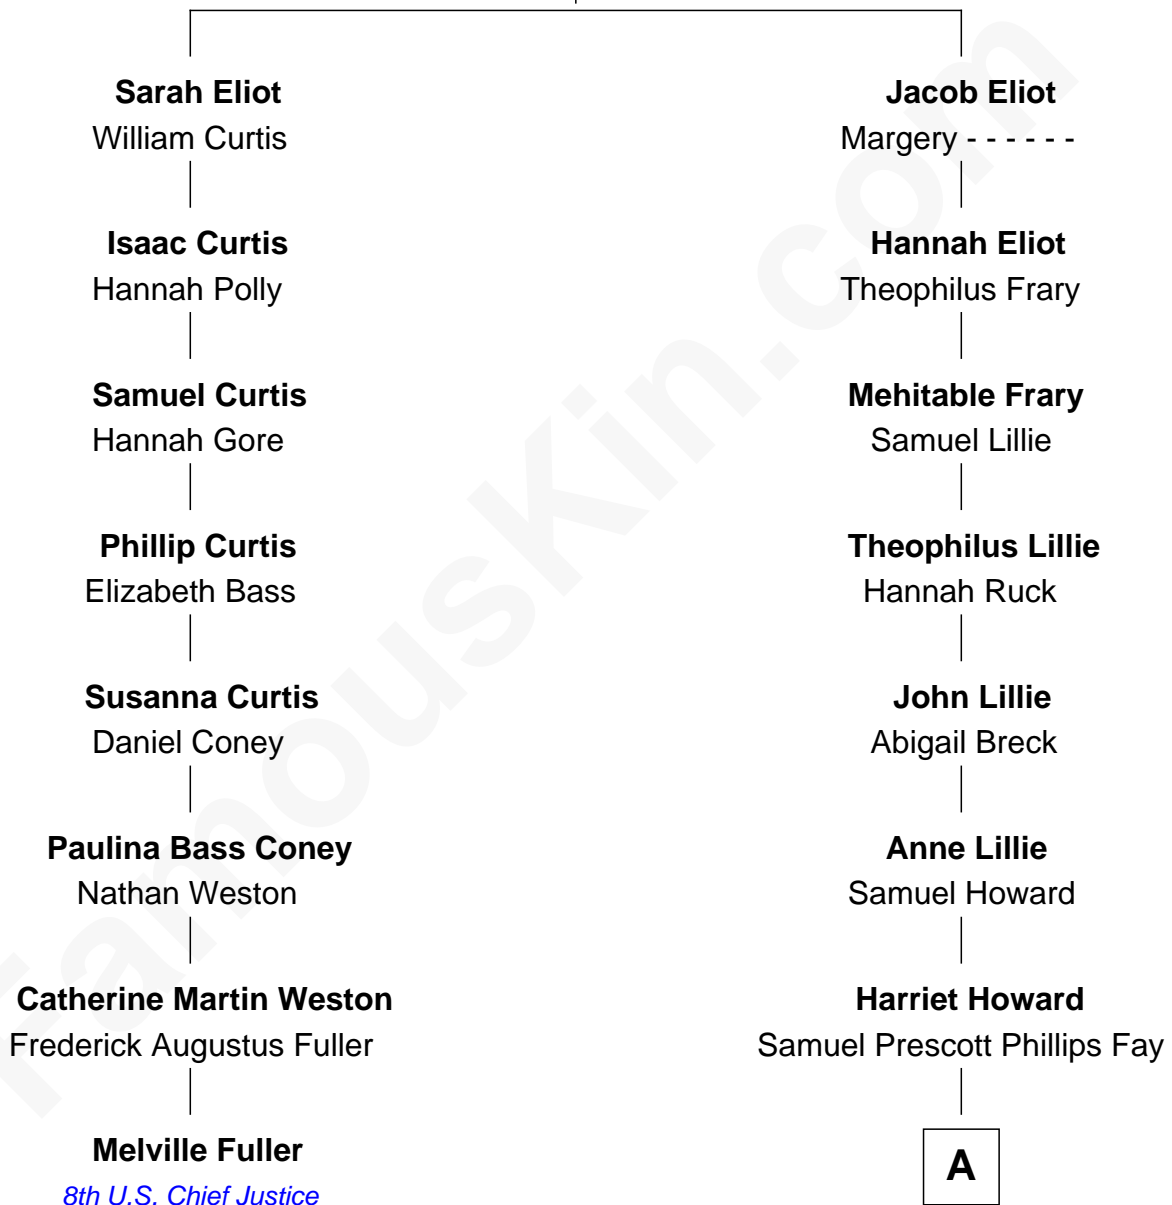

FamousKin.com

Relationship Chart of

Melville Fuller

8th Chief Justice of the U.S. Supreme Court

7th cousin 4 times removed of

George H. W. Bush
41st U.S. President

Bennett Eliot
Lettice Alger

A

Samuel Howard Fay
Susan Montfort Shellman

Harriet Eleanor Fay
Rev. James Smith Bush

Samuel Prescott Bush
Flora Sheldon

Prescott Sheldon Bush
Dorothy Wear Walker

George H. W. Bush
41st U.S. President