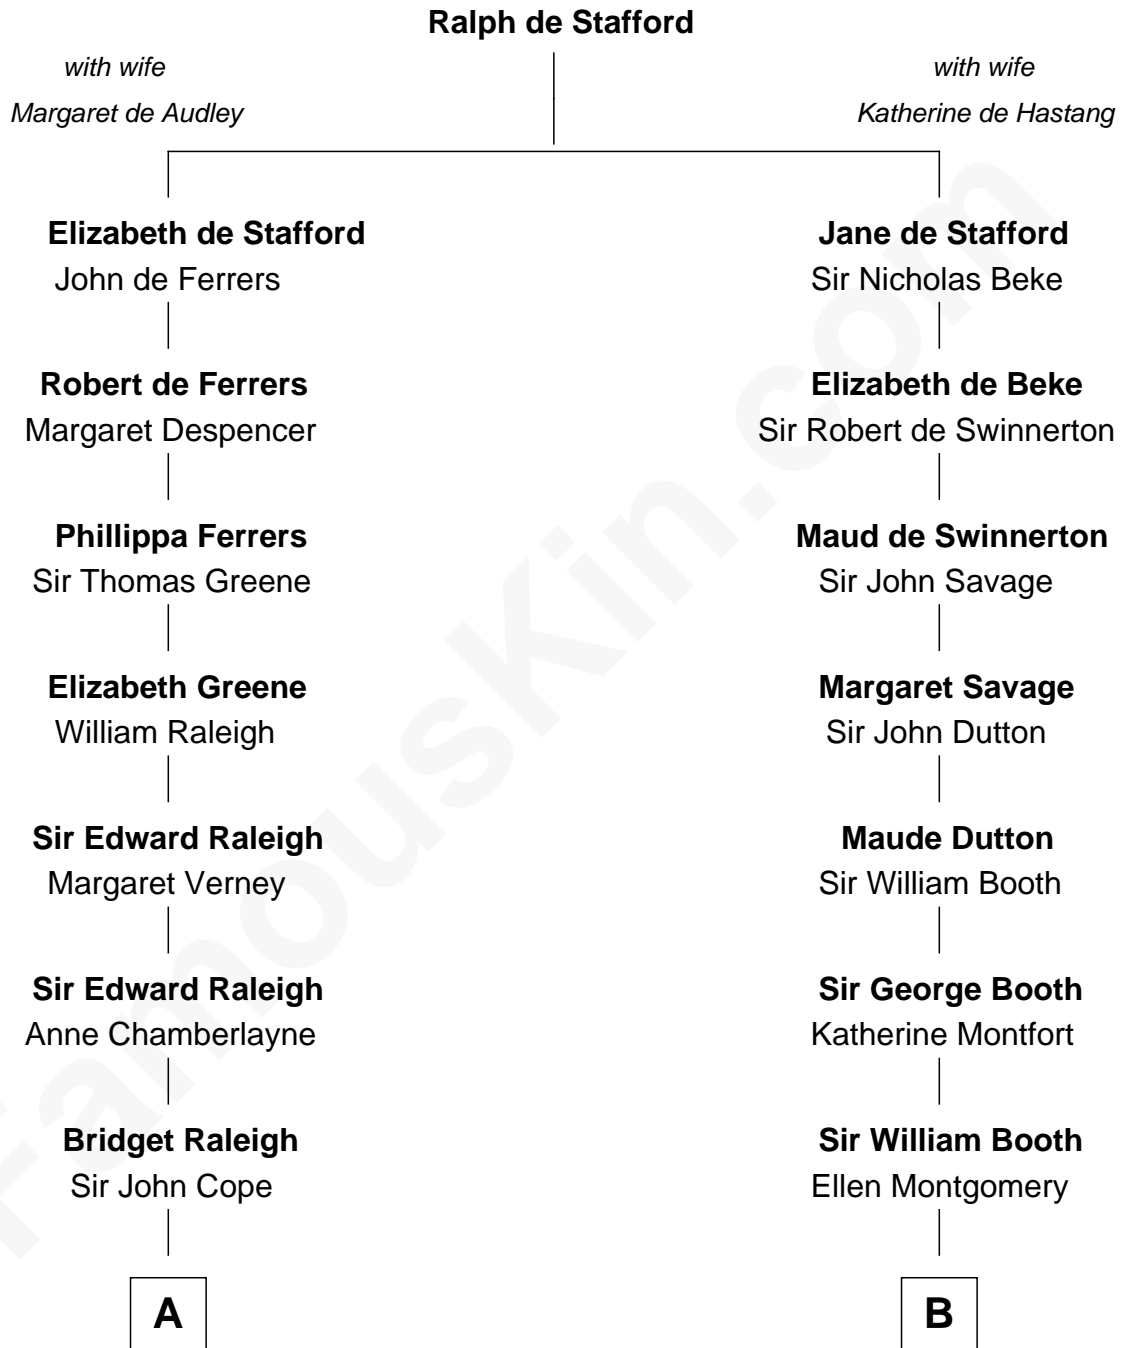

FamousKin.com

Relationship Chart of

Melville Fuller

8th Chief Justice of the U.S. Supreme Court

17th cousin 3 times removed of

Barbara (Pierce) Bush

First Lady of President George H.W. Bush