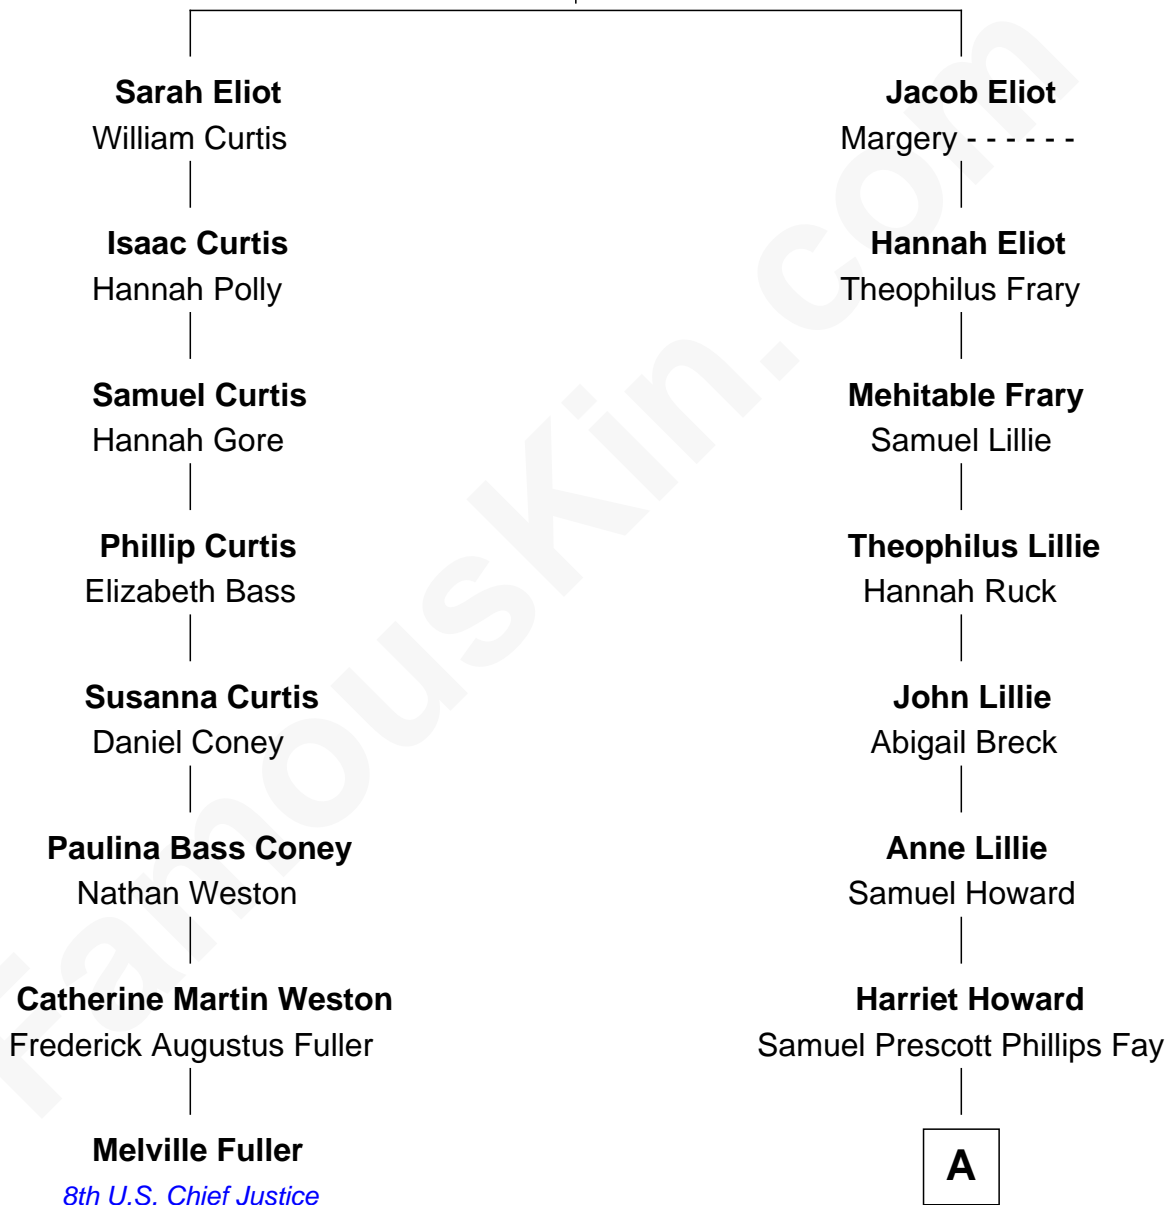

FamousKin.com

Relationship Chart of

Melville Fuller

8th Chief Justice of the U.S. Supreme Court

7th cousin 5 times removed of

George W. Bush
43rd U.S. President

Bennett Eliot
Lettice Alger

A

Samuel Howard Fay
Susan Montfort Shellman

Harriet Eleanor Fay
Rev. James Smith Bush

Samuel Prescott Bush
Flora Sheldon

Prescott Sheldon Bush
Dorothy Wear Walker

George Herbert Walker Bush
Barbara Pierce

George W. Bush
43rd U.S. President