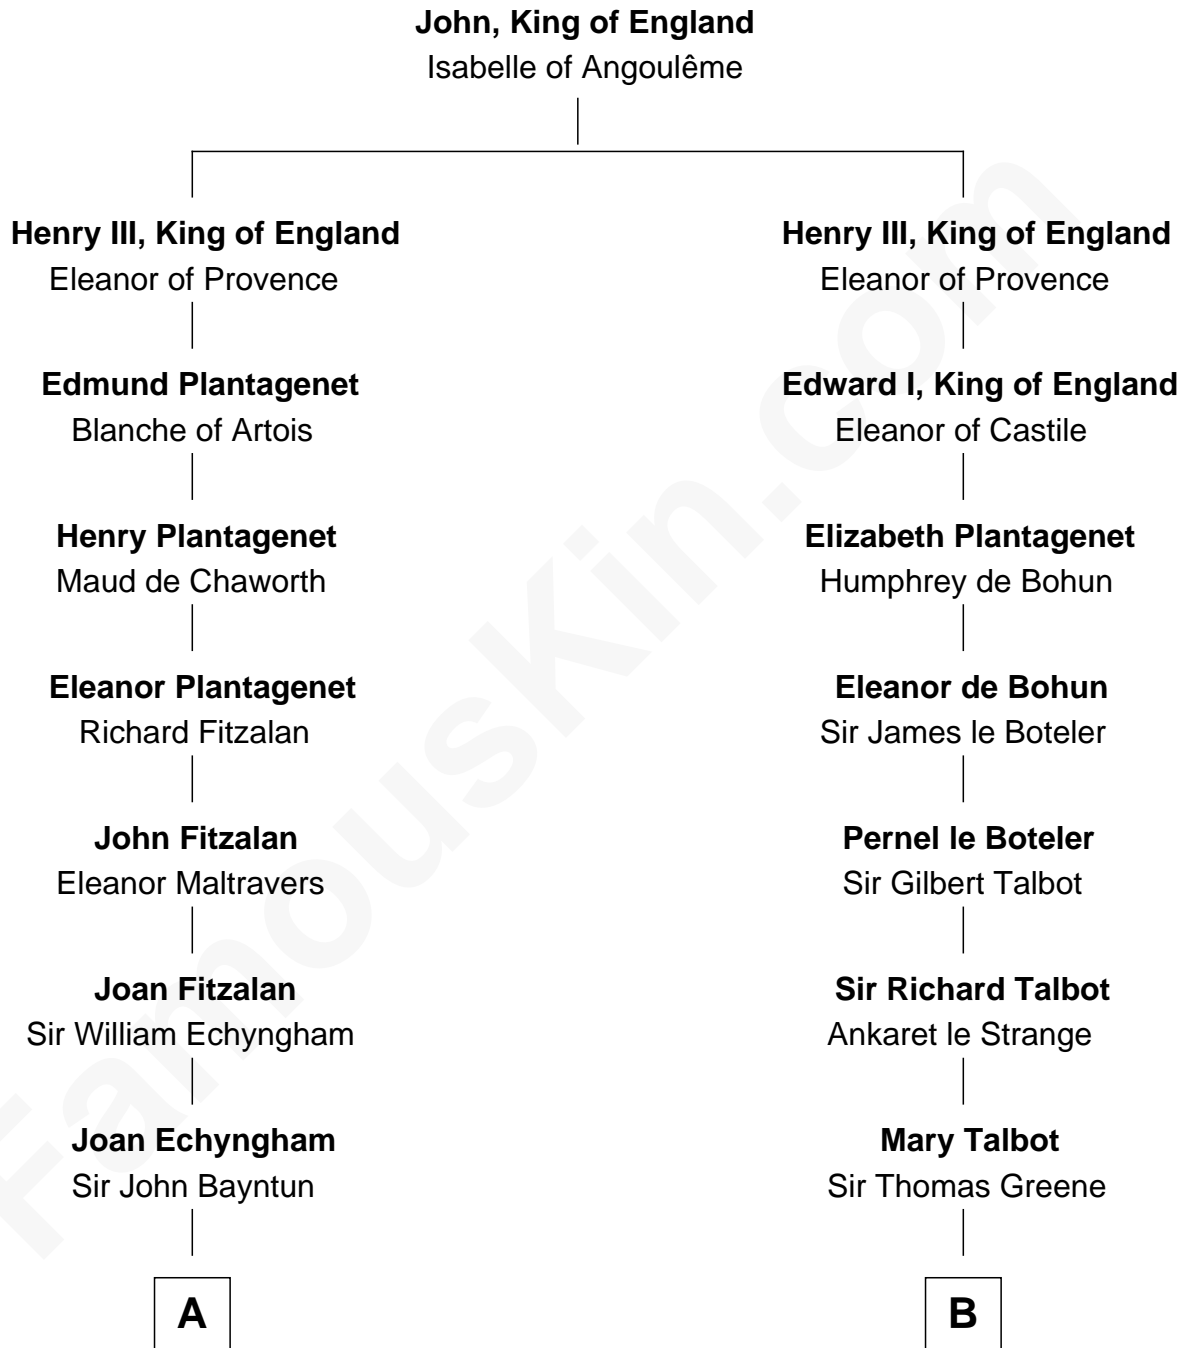

## Relationship Chart of

### Melville Fuller

8th Chief Justice of the U.S. Supreme Court

19th cousin 2 times removed of

### Lucretia (Rudolph) Garfield

First Lady of President James Garfield

**C**

**Paulina Bass Coney**

Nathan Weston

**Catherine Martin Weston**

Frederick Augustus Fuller

**Melville Fuller**