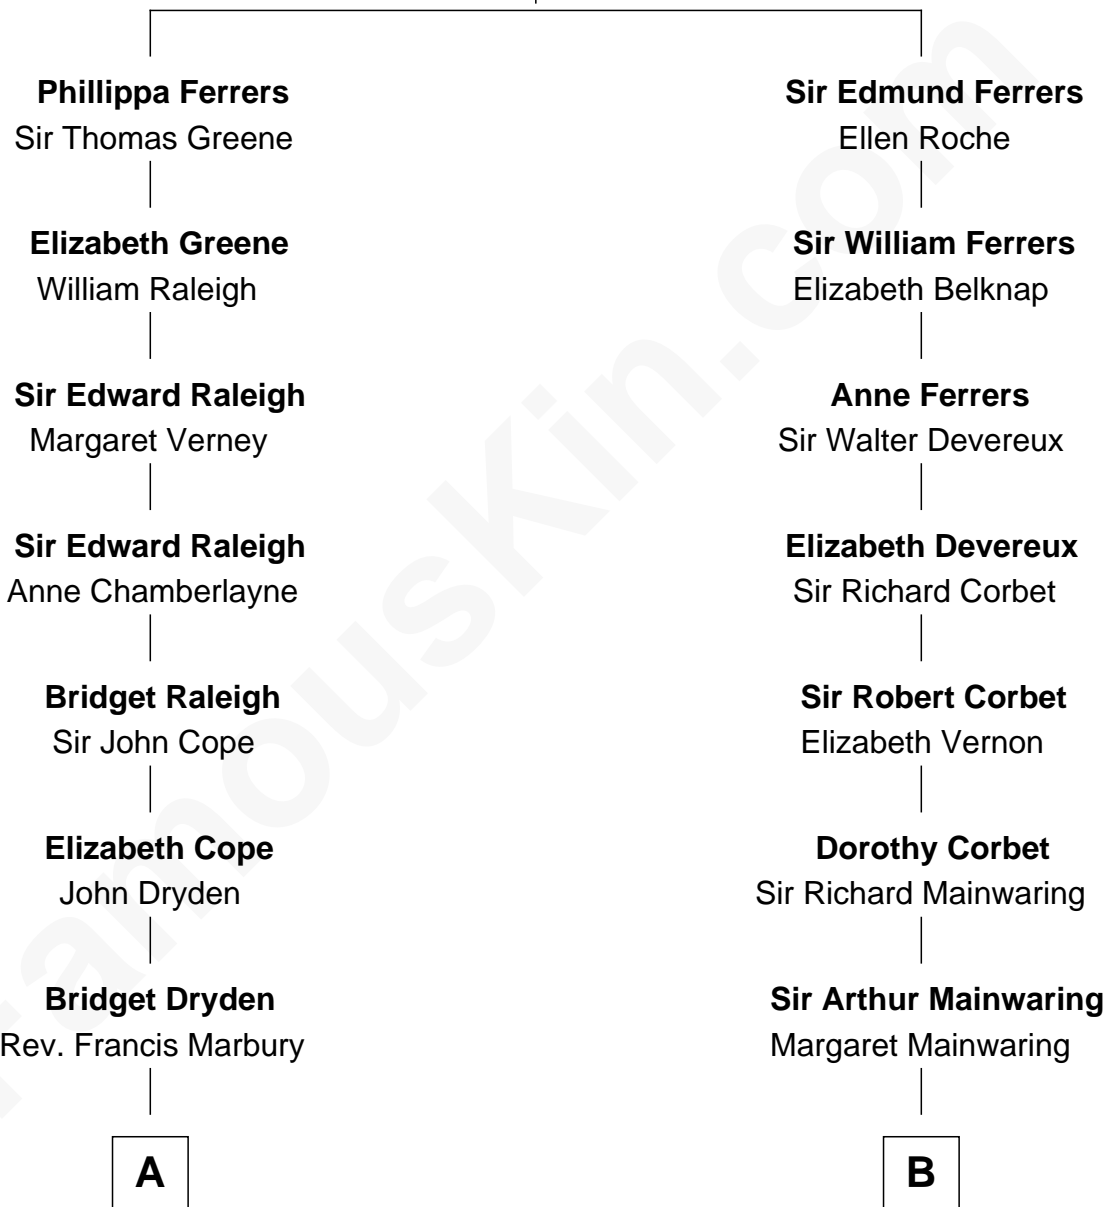

FamousKin.com

Relationship Chart of

Melville Fuller

8th Chief Justice of the U.S. Supreme Court

15th cousin 6 times removed of

Richard Gere
Movie Actor

Robert de Ferrers
Margaret Despencer

C

Julia Anne Hempstead

Elisha Thomas Tiffany

Nelson Leroy Tiffany

Evaline Harriet Williams

William Stanton Tiffany

Anna Rebecca Stevens

Doris Anna Tiffany

Homer George Gere