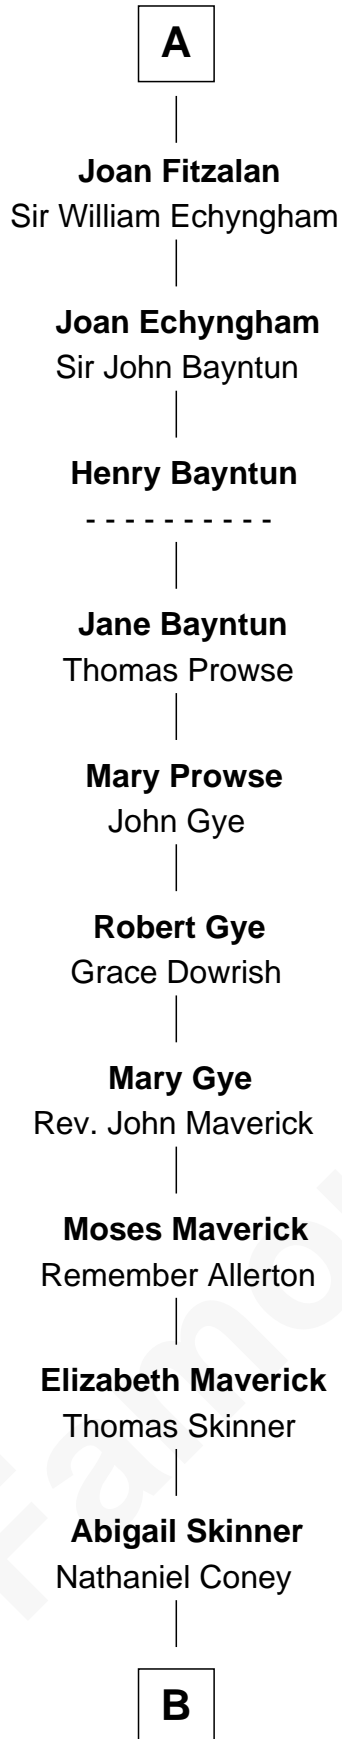

# FamousKin.com Relationship Chart of

**Melville Fuller**

*8th Chief Justice of the U.S. Supreme Court*

19th great-grandnephew of

**Richard de Clare**

*Magna Carta Surety*

**Roger de Clare**  
Maud de St. Hilary

**Aveline de Clare**  
Sir Geoffrey FitzPiers

**Richard de Clare**  
*Magna Carta Surety*

**Sir John FitzGeoffrey**  
Isabel le Bigod

**Maud FitzJohn**  
William de Beauchamp

**Isabella de Beauchamp**  
Sir Patrick de Chaworth

**Maud de Chaworth**  
Henry Plantagenet

**Eleanor Plantagenet**  
Richard Fitzalan

**John Fitzalan**  
Eleanor Maltravers

**A**

**B**

—  
**Samuel Coney**  
Rebecca Guild

—  
**Daniel Coney**  
Susanna Curtis

—  
**Paulina Bass Coney**  
Nathan Weston

—  
**Catherine Martin Weston**  
Frederick Augustus Fuller

—  
**Melville Fuller**  
*8th U.S. Chief Justice*

FamousKin.com