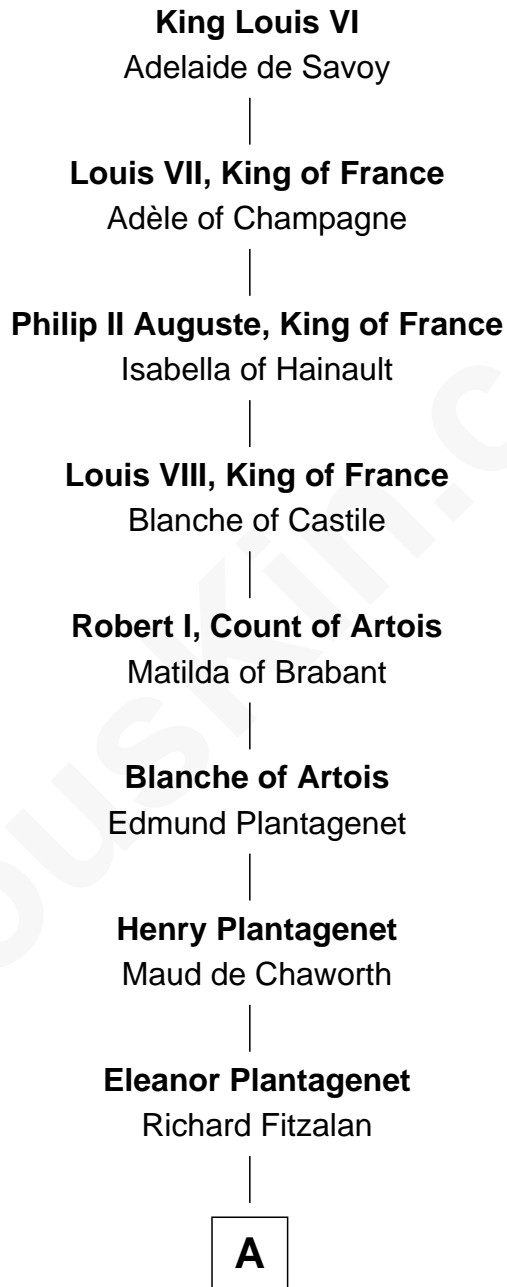

# FamousKin.com

## Relationship Chart of

### Melville Fuller

8th Chief Justice of the U.S. Supreme Court

21st Great-grandson of

**King Louis VI**  
King of France

**A**

**John Fitzalan**  
Eleanor Maltravers

**Joan Fitzalan**  
Sir William Echyngam