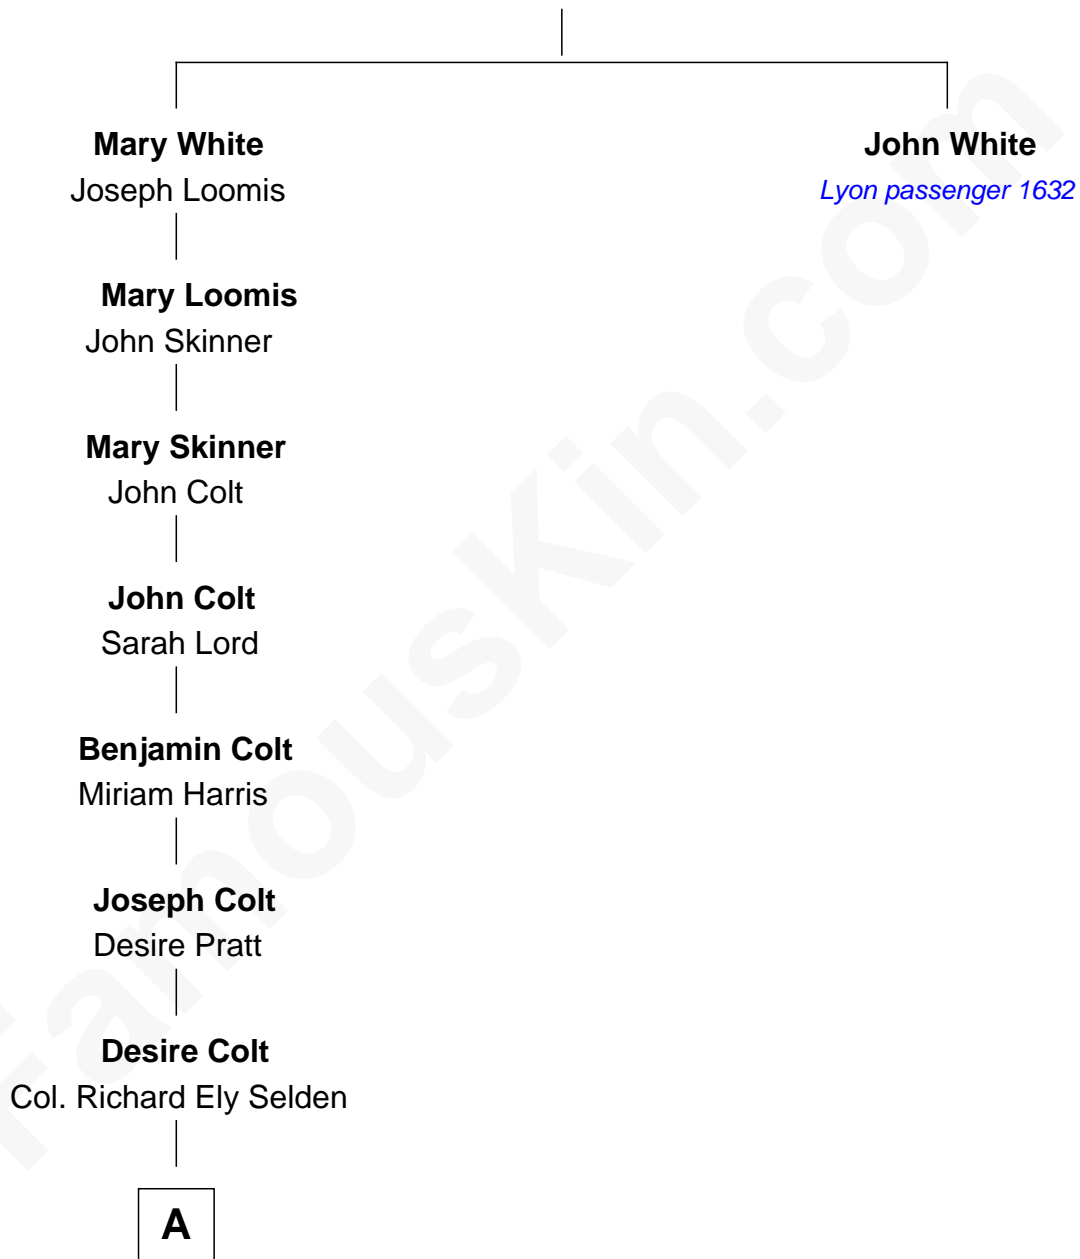

FamousKin.com Relationship Chart of

Morrison Waite

7th Chief Justice of the U.S. Supreme Court

6th great-grandnephew of

John White

(c1597 - 1683/4) Lyon passenger 1632

Robert White

Bridget Allgar

A

—
Maria Selden
Henry Matson Waite

—
Morrison Waite
U.S. Supreme Court Chief Justice

FamousKin.com