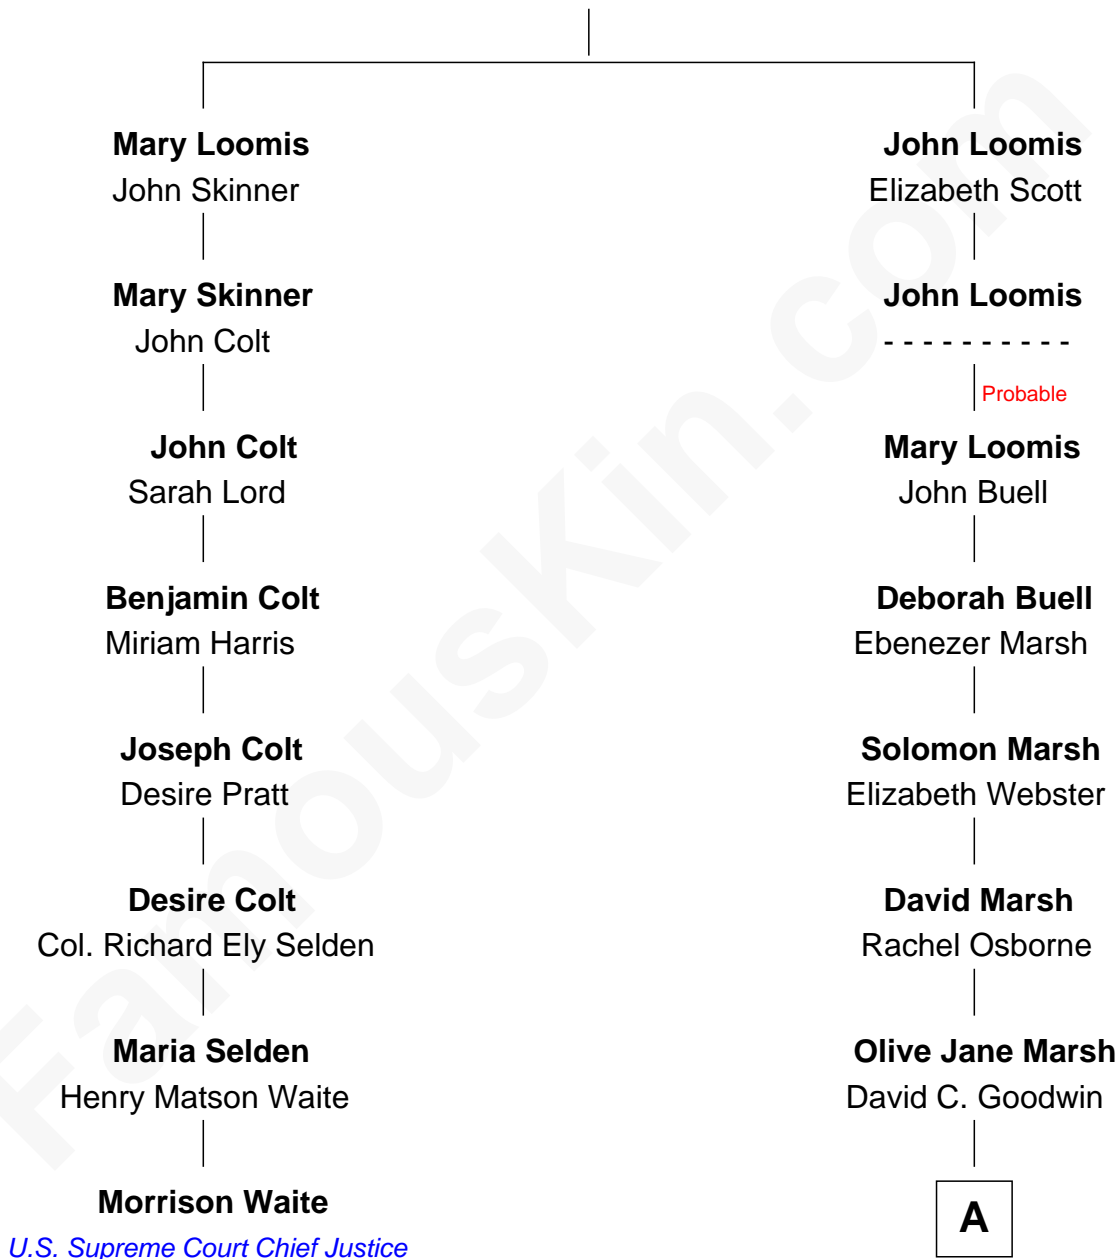

## Relationship Chart of Morrison Waite

7th Chief Justice of the U.S. Supreme Court

7th cousin 5 times removed of

**Joe Keery**

TV and Movie Actor

**Joseph Loomis**

Mary White

**A**

|  
**Isabelle Rachel Goodwin**

John Hall Morse

|  
**Anna Lucretia Morse**

Paul Haney

|  
**John Thomas Haney**

Virginia Mae Holmes

|  
**Susan Rae Haney**

Robert McClellan Barger

|  
**Nina Rae Barger**

David Grover Keery

|  
**Joe Keery**

*TV and Movie Actor*