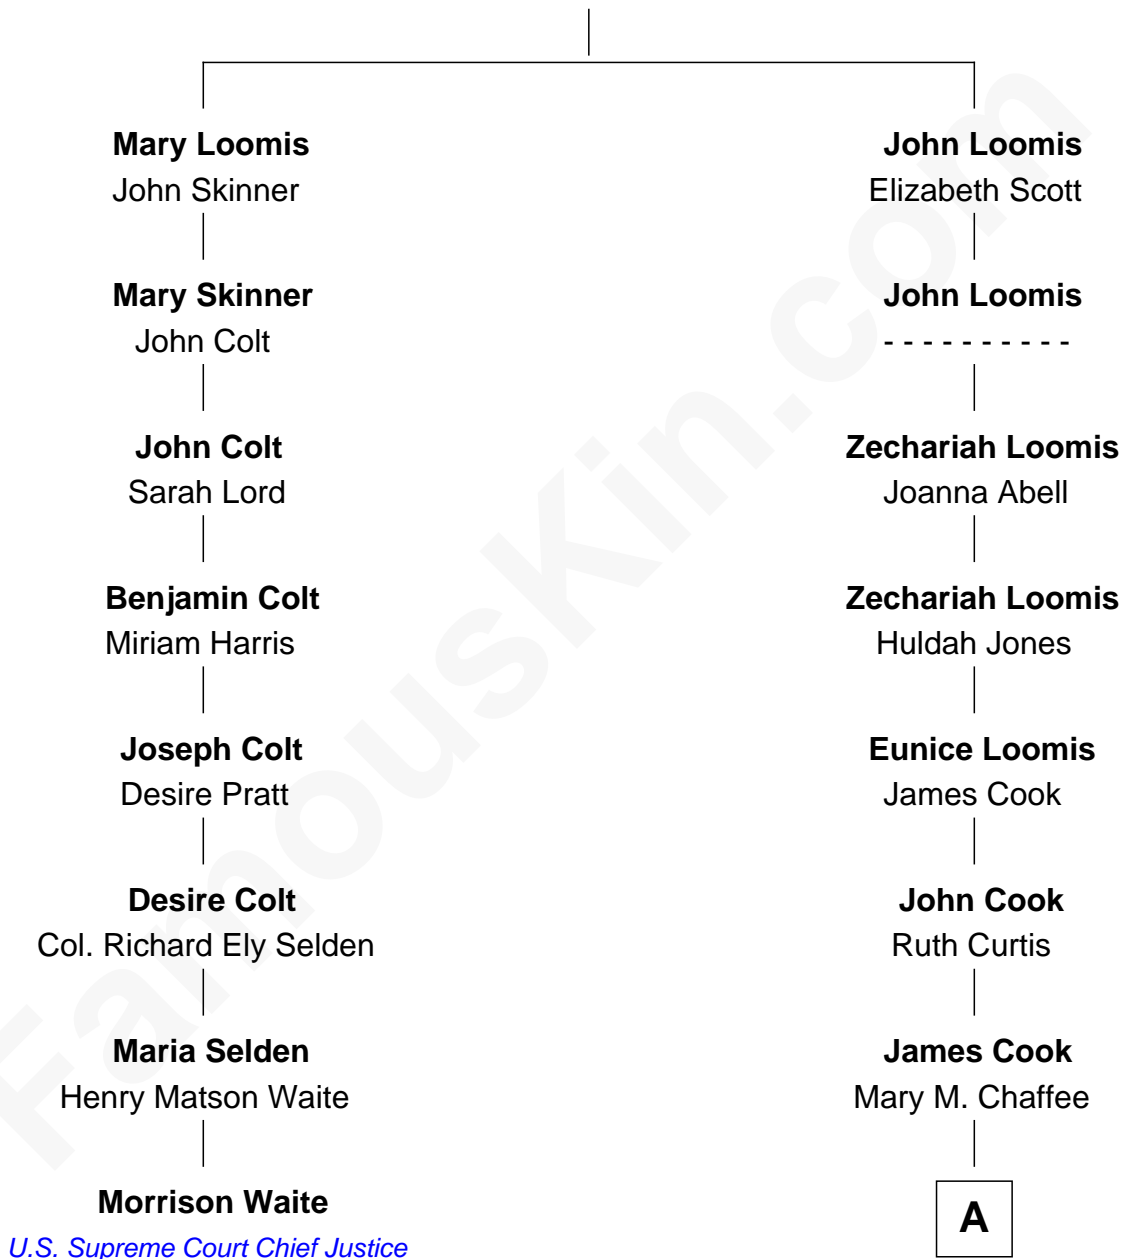

FamousKin.com

Relationship Chart of Morrison Waite

7th Chief Justice of the U.S. Supreme Court

7th cousin 4 times removed of

Amber Stevens West

TV and Movie Actress

Joseph Loomis

Mary White

A

Josey Chaffee Cook
Julianne Frances Taylor

Frances Jemima Cook
Albert Baas

LaVerne M. Baas
Keith Karl Ingstad

Terry Keith Ingstad
Beverly Jean Cunningham

Amber Stevens West
TV and Movie Actress