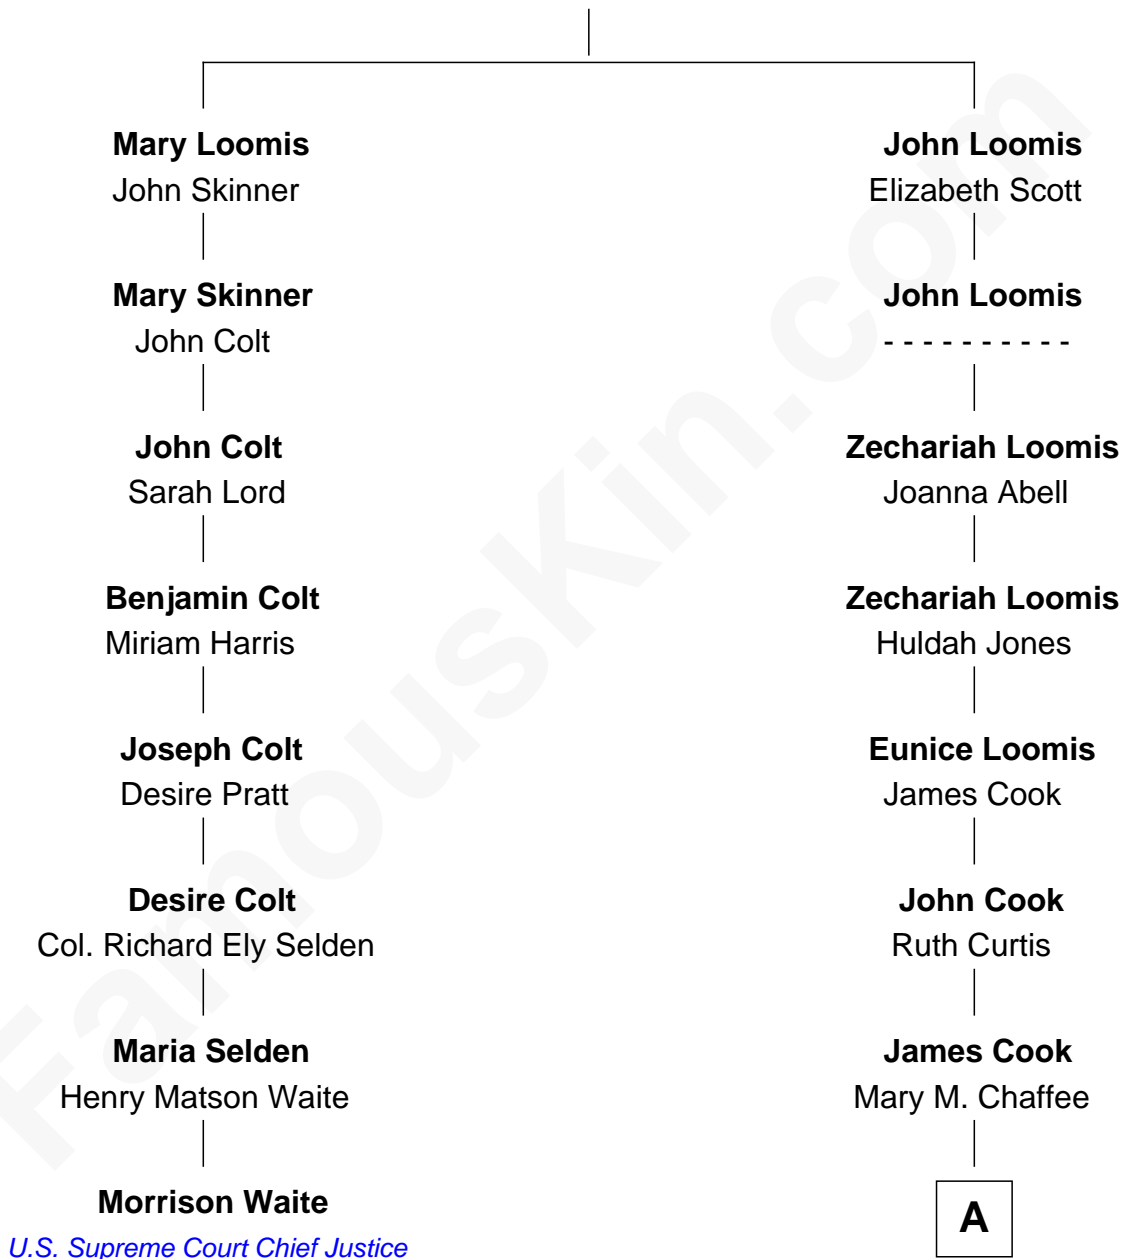

## Relationship Chart of

### Morrison Waite

7th Chief Justice of the U.S. Supreme Court

7th cousin 3 times removed of

**Shadoe Stevens**

Radio Disc Jockey

**Joseph Loomis**

Mary White

A