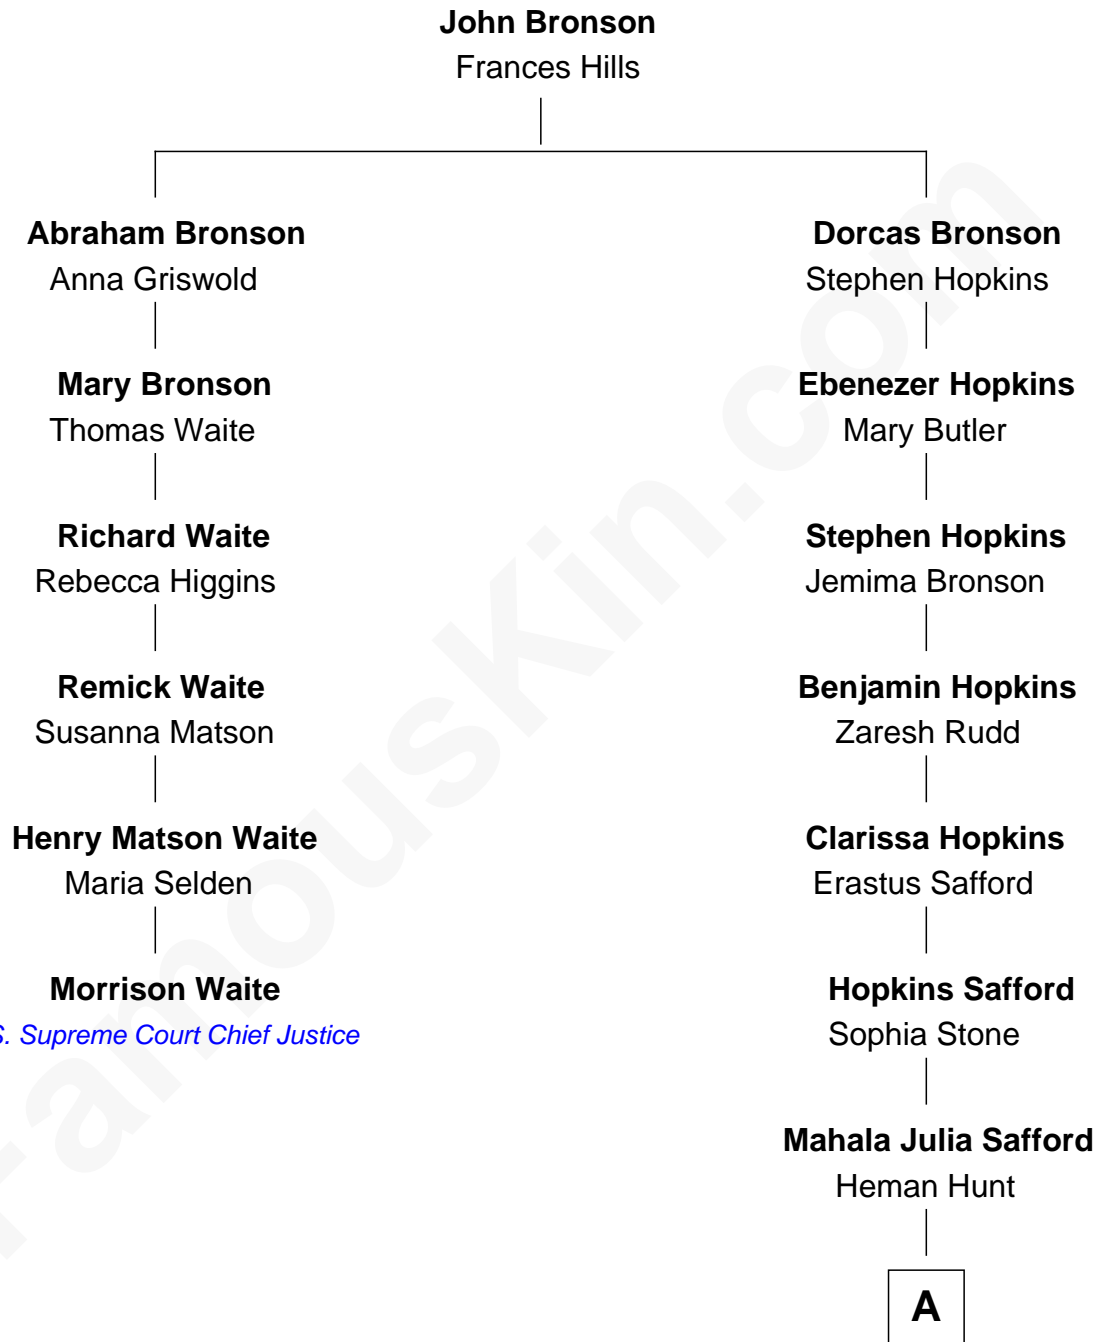

FamousKin.com

Relationship Chart of

Morrison Waite

7th Chief Justice of the U.S. Supreme Court

5th cousin 7 times removed of

Ava Michelle

Model and Actress

A

John Jed Hunt

Anna F. Holyoke

Flavilla May Hunt

Charles Thompson Gray

Ruth Marion Gray

George William Cota

Gregory Paul Cota

Debra Lynn Zaratzian