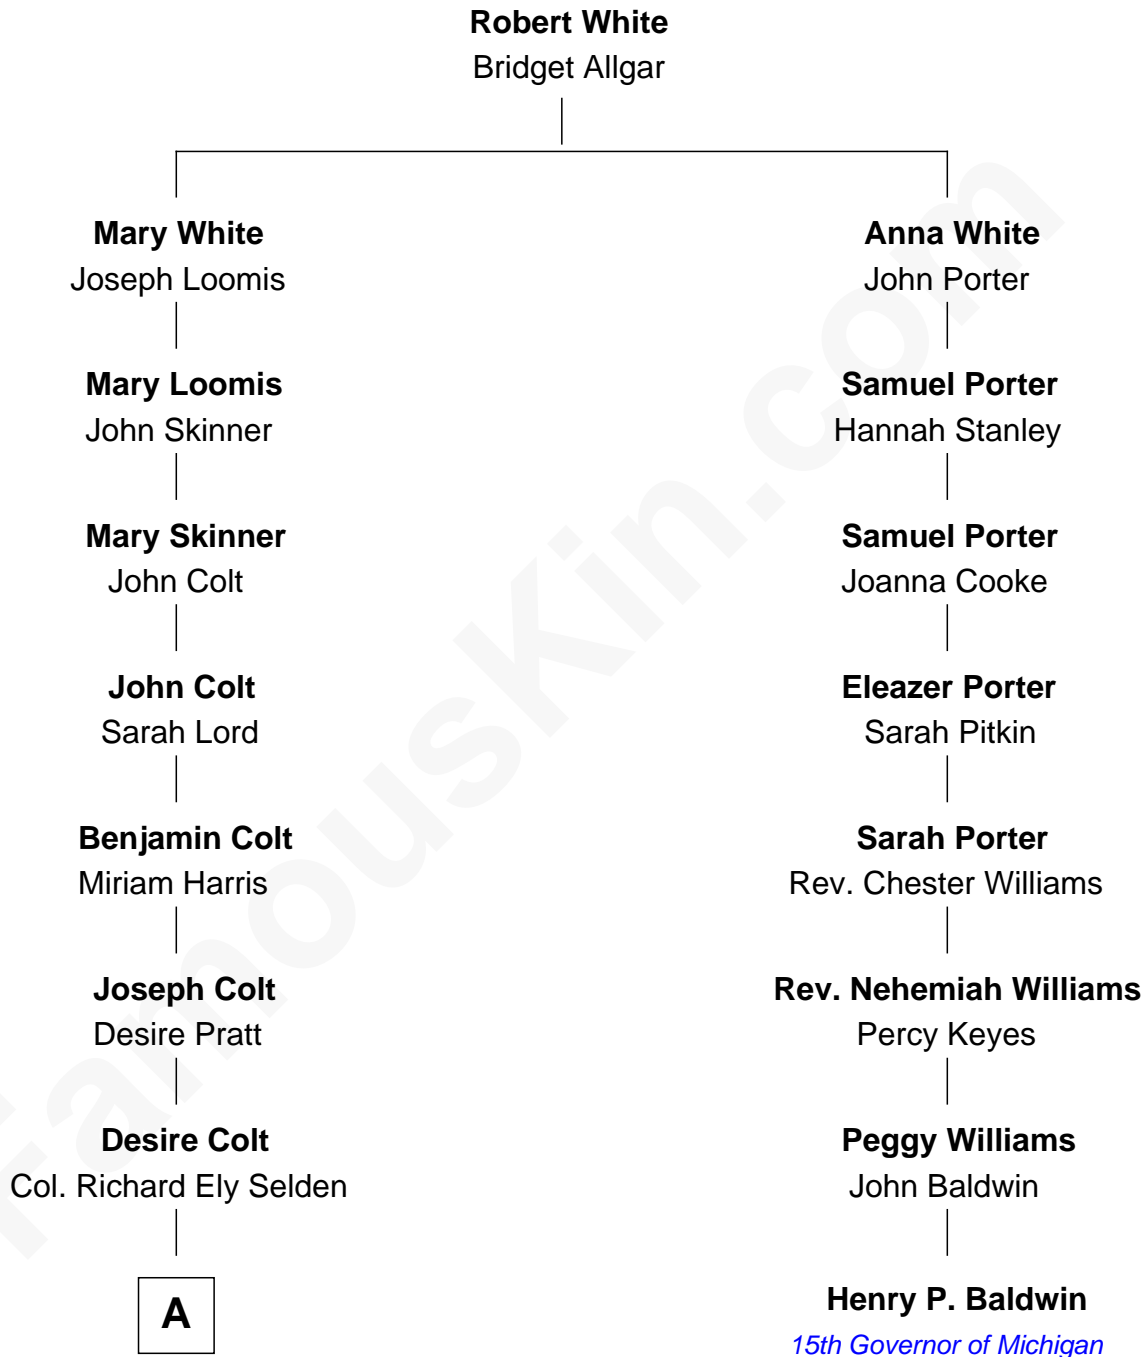

FamousKin.com

Relationship Chart of

Morrison Waite

7th Chief Justice of the U.S. Supreme Court

7th cousin 1 time removed of

Henry P. Baldwin

15th Governor of Michigan

A

—
Maria Selden
Henry Matson Waite

—
Morrison Waite
U.S. Supreme Court Chief Justice

FamousKin.com