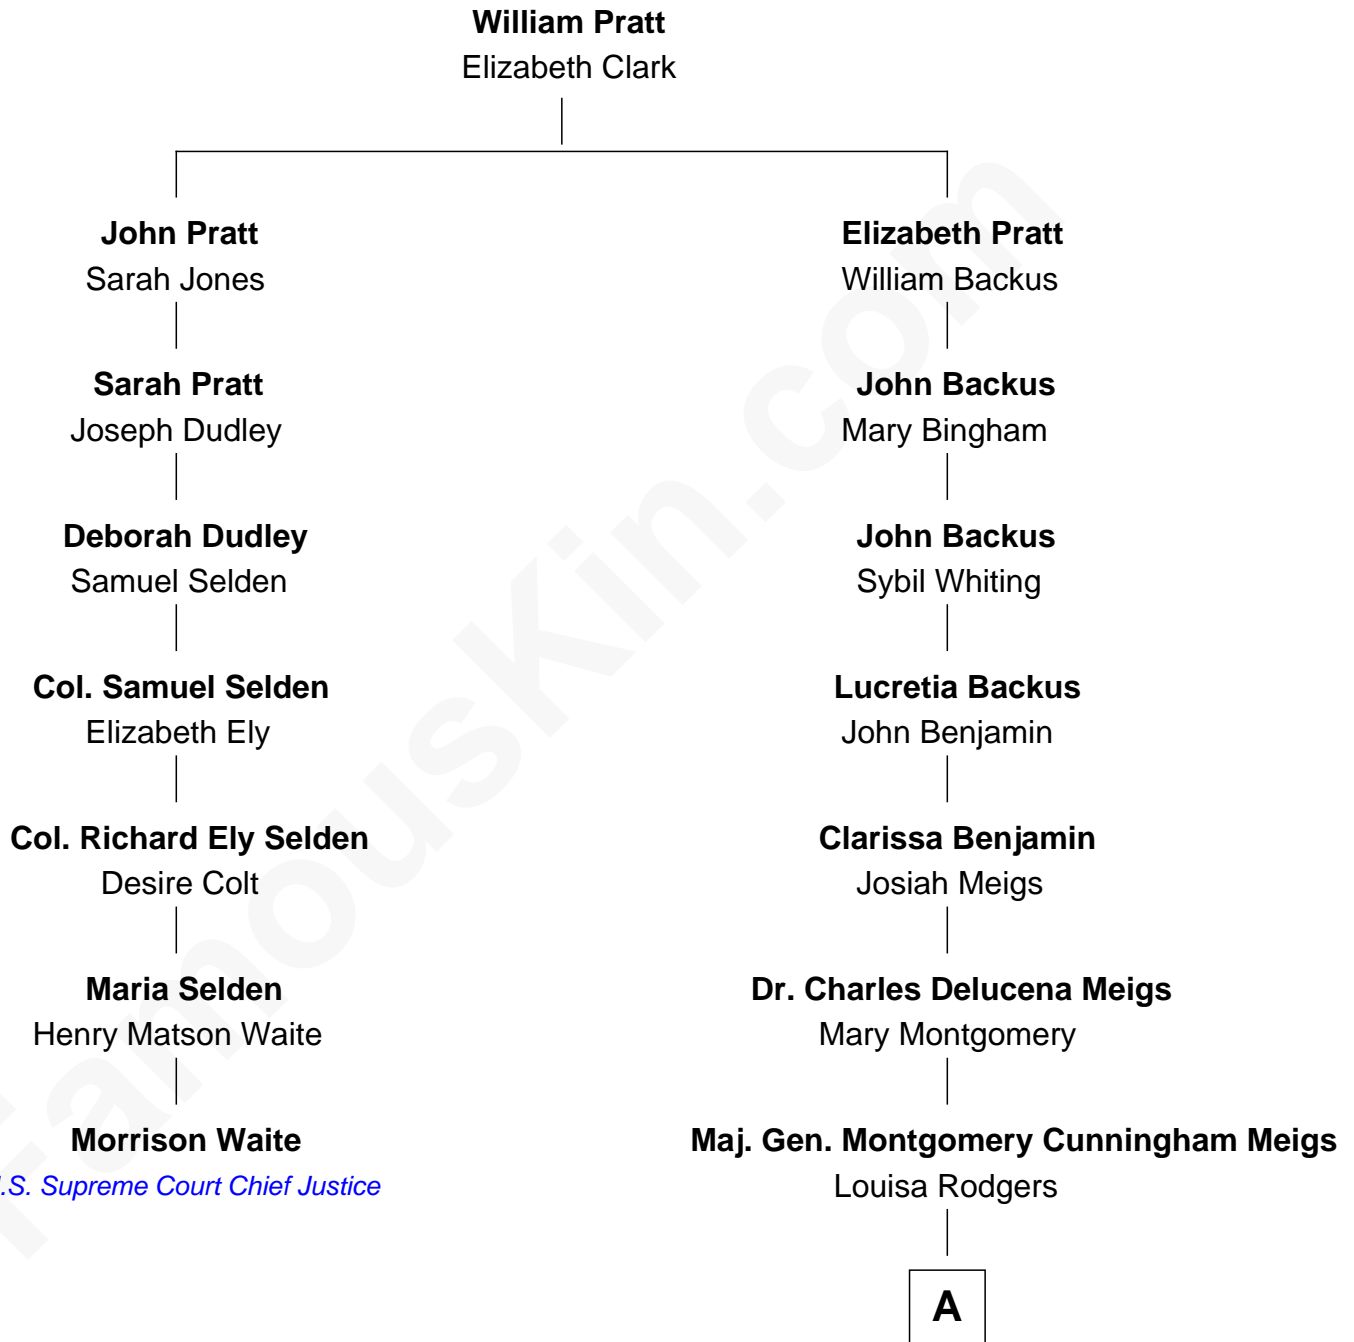

FamousKin.com

Relationship Chart of Morrison Waite

7th Chief Justice of the U.S. Supreme Court

6th cousin 5 times removed of

Parker Stevenson
TV and Movie Actor

A

—
Mary Montgomery Meigs
Col. Joseph Hancock Taylor

—
Evelyn Taylor
Eli Kirk Price

—
Philip Price
Sarah Meade Harrison

—
Sarah Meade Price
Richard Stevenson Parker

—
Parker Stevenson
TV and Movie Actor

FamousKin.com