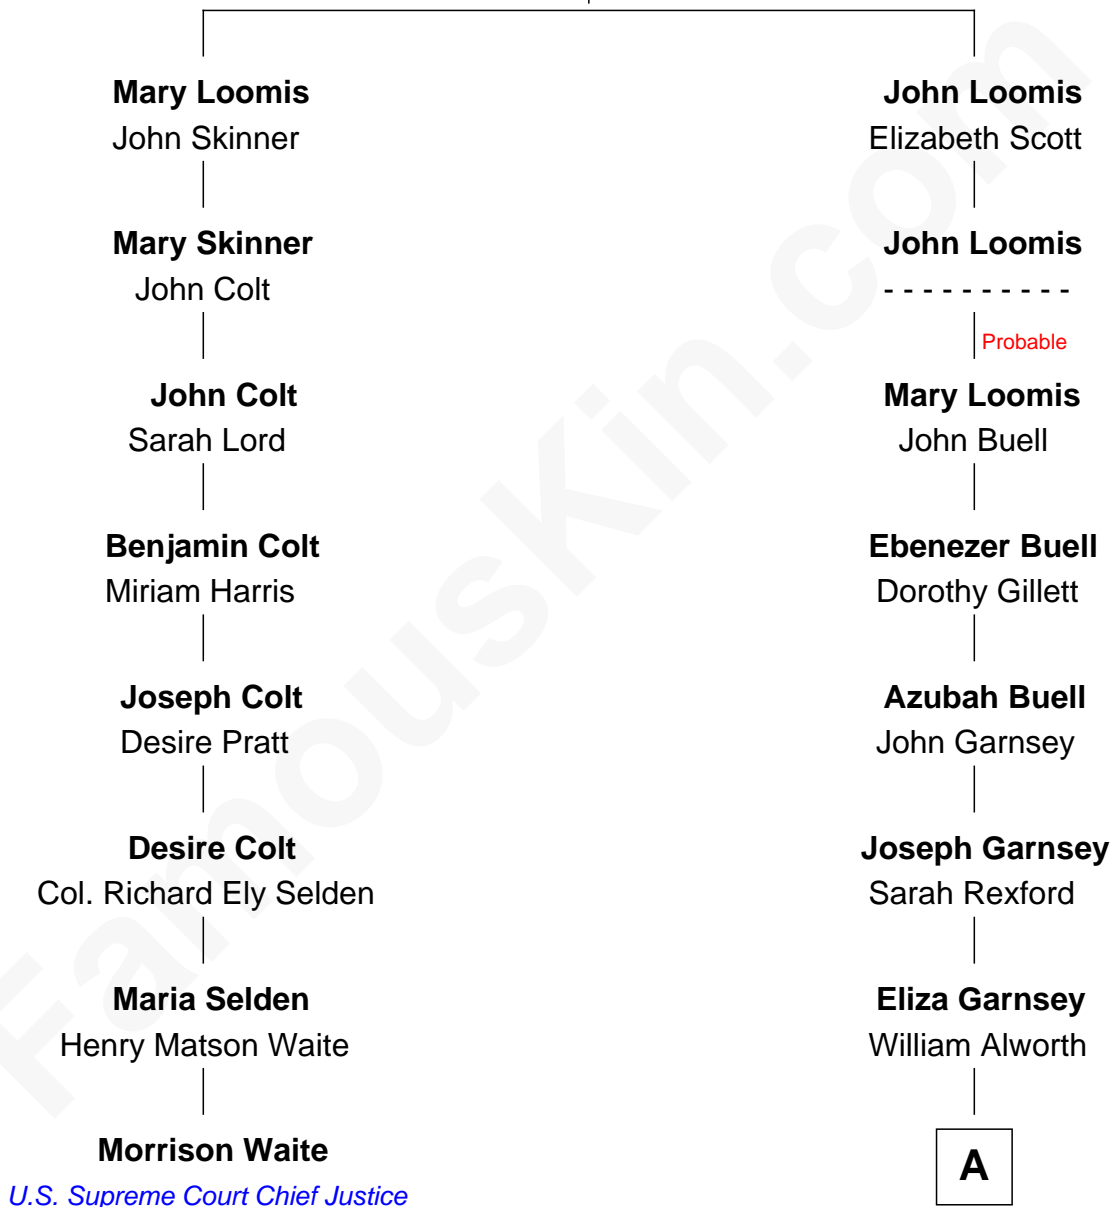

FamousKin.com

Relationship Chart of Morrison Waite

7th Chief Justice of the U.S. Supreme Court

7th cousin 3 times removed of

Richard Gere
Movie Actor

Joseph Loomis
Mary White

A

Mary Alworth

George Lane Gere

Albert William Gere

Hazel Marjorie Snover

Homer George Gere

Doris Anna Tiffany

Richard Gere

Movie Actor