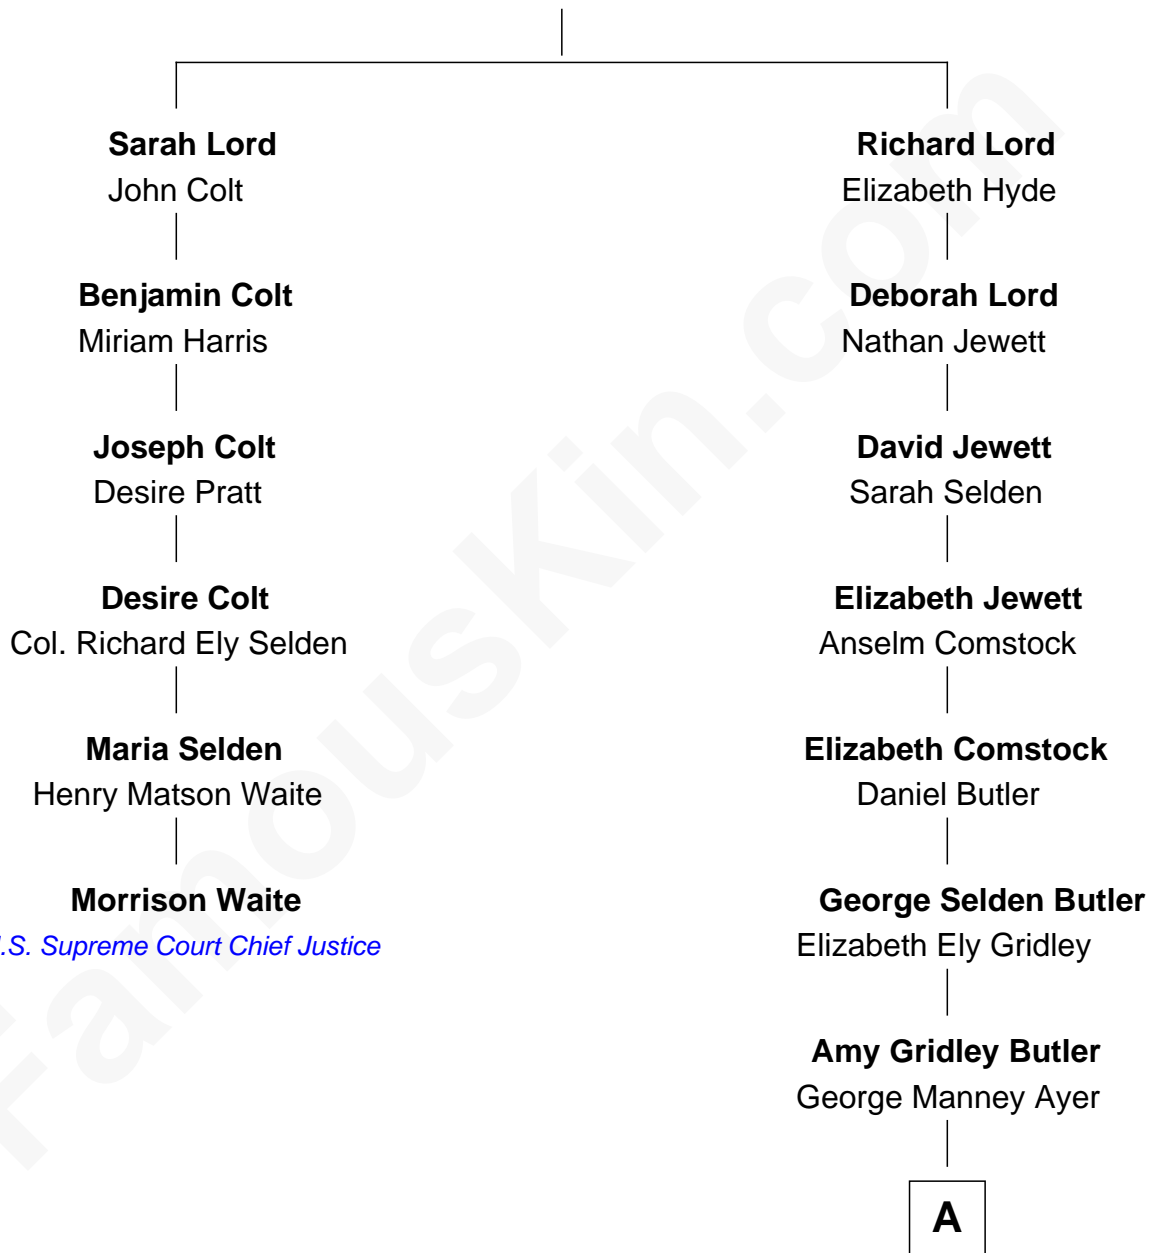

## Relationship Chart of Morrison Waite

7th Chief Justice of the U.S. Supreme Court

5th cousin 4 times removed of

**Gerald Ford**

38th U.S. President

William Lord

**A**

**Adele Augusta Ayer**  
Levi Addison Gardner

**Dorothy Ayer Gardner**  
Leslie Lynch King

**Gerald Ford**  
*38th U.S. President*

FamousKin.com