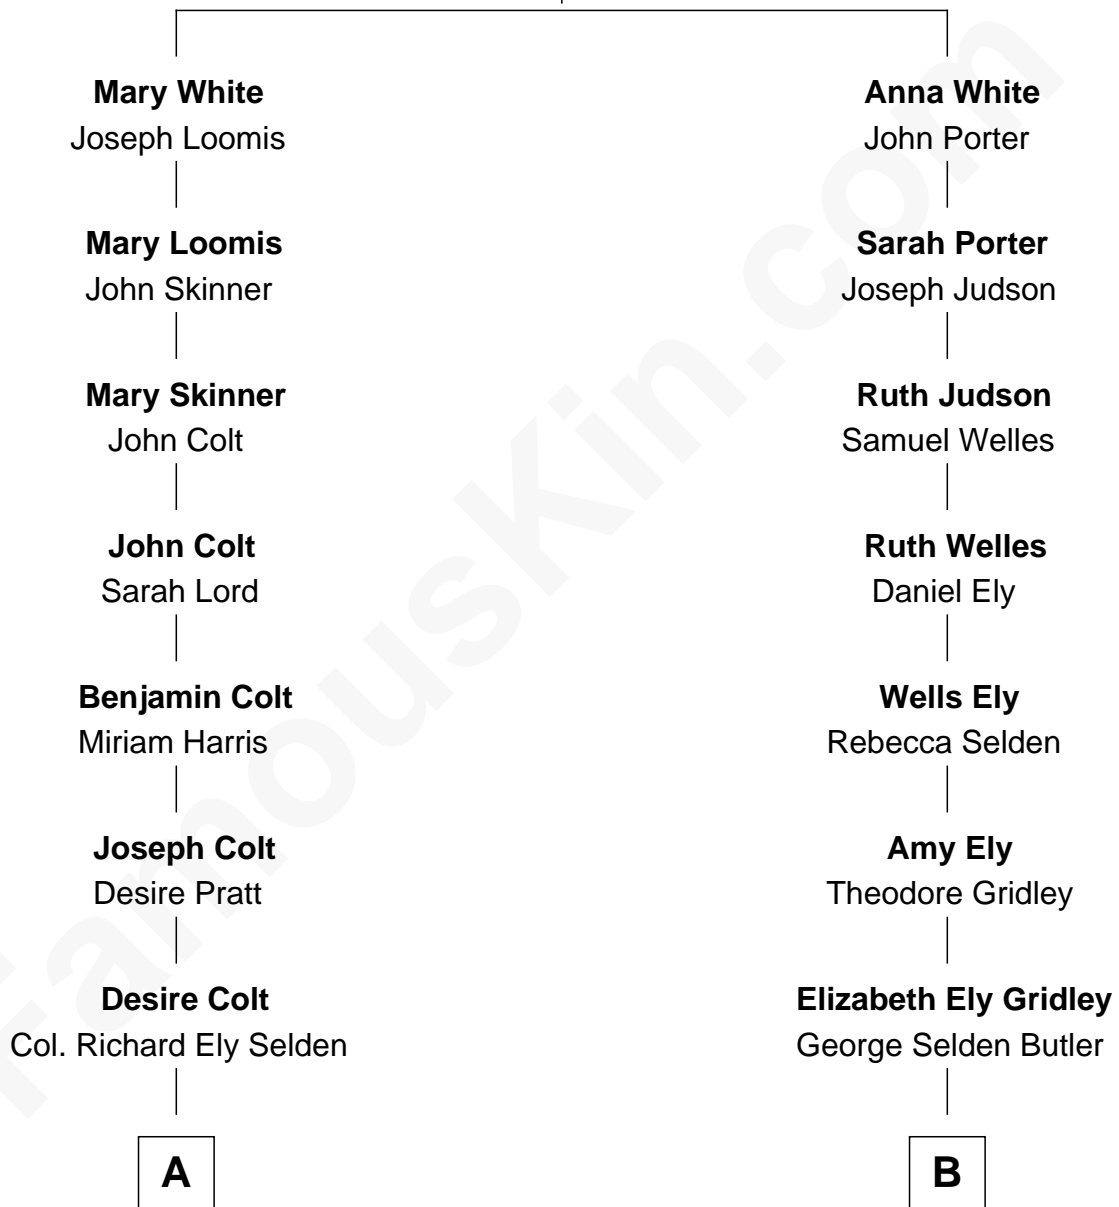

FamousKin.com

Relationship Chart of

Morrison Waite

7th Chief Justice of the U.S. Supreme Court

8th cousin 2 times removed of

Gerald Ford

38th U.S. President

Robert White

Bridget Allgar

A

Maria Selden
Henry Matson Waite

Morrison Waite
U.S. Supreme Court Chief Justice

B

Amy Gridley Butler
George Manney Ayer

Adele Augusta Ayer
Levi Addison Gardner

Dorothy Ayer Gardner
Leslie Lynch King

Gerald Ford
38th U.S. President

FamousKin.com