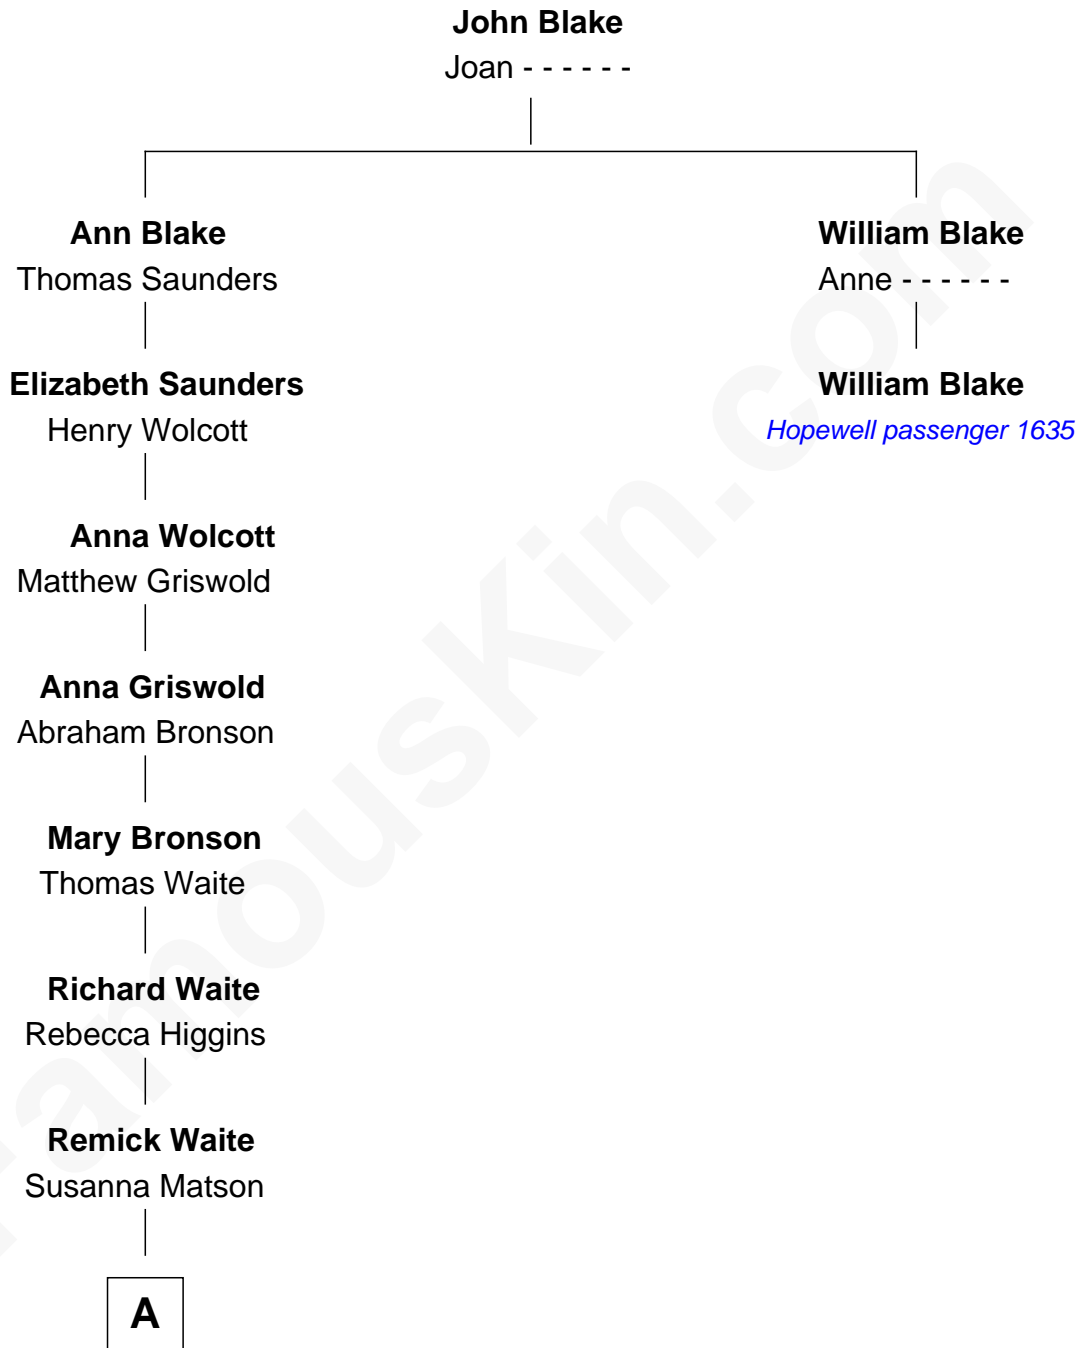

FamousKin.com

Relationship Chart of Morrison Waite

7th Chief Justice of the U.S. Supreme Court

1st cousin 7 times removed of

William Blake

(c1594 - unk) Hopewell passenger 1635

A

|
Henry Matson Waite

Maria Selden

|
Morrison Waite

U.S. Supreme Court Chief Justice

FamousKin.com