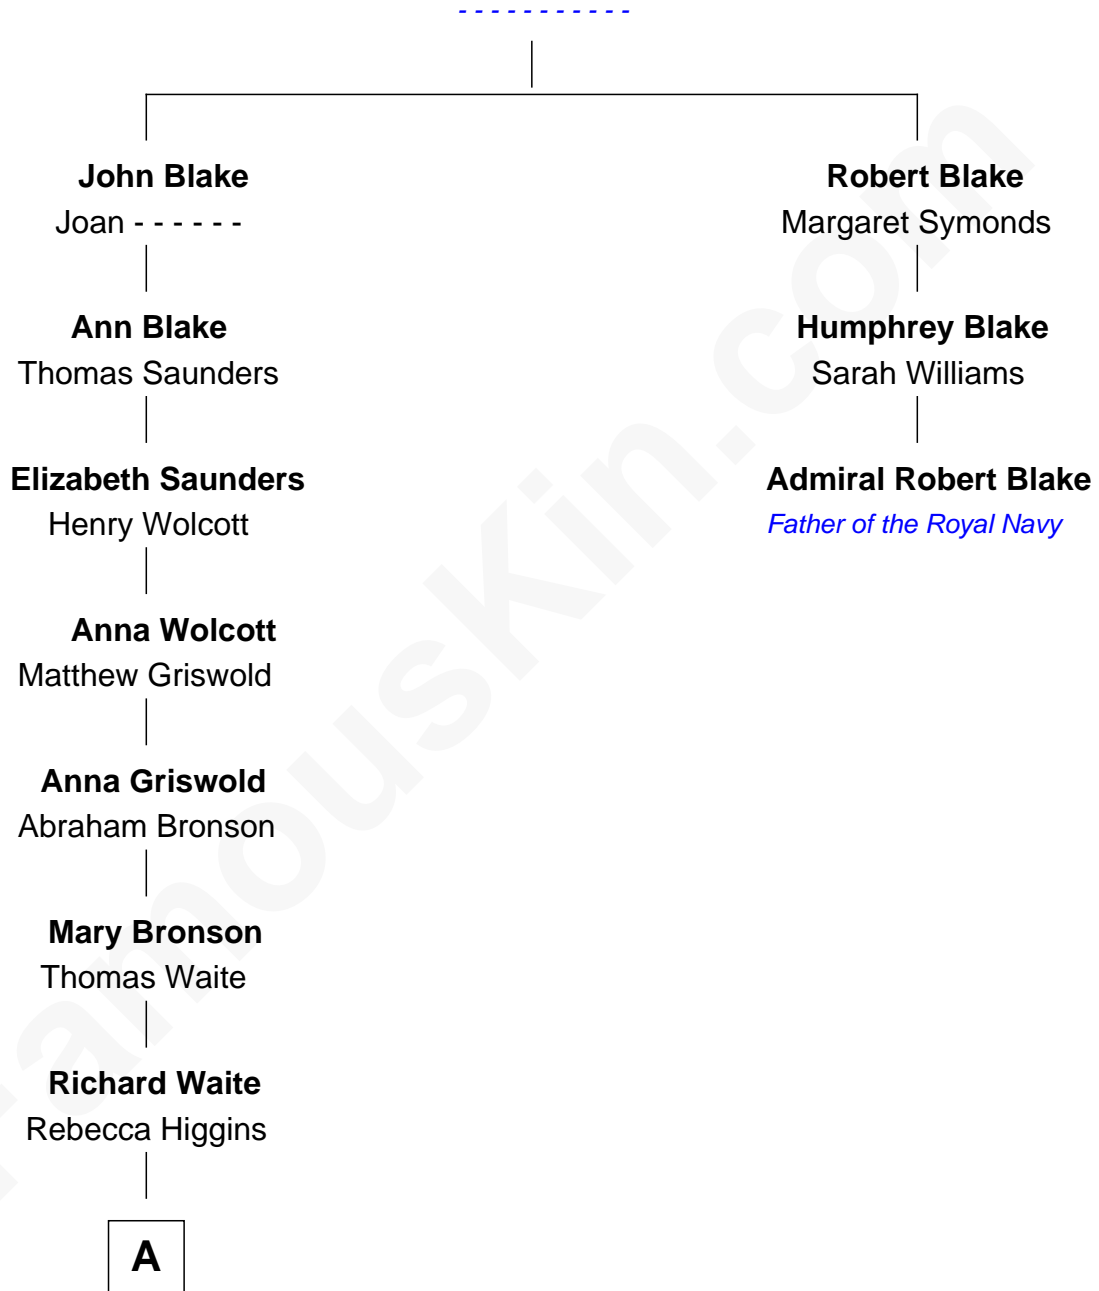

FamousKin.com

Relationship Chart of Morrison Waite

7th Chief Justice of the U.S. Supreme Court

2nd cousin 7 times removed of

Admiral Robert Blake

Father of the Royal Navy

Humphrey Blake

A

—
Remick Waite
Susanna Matson

—
Henry Matson Waite
Maria Selden

—
Morrison Waite
U.S. Supreme Court Chief Justice

FamousKin.com