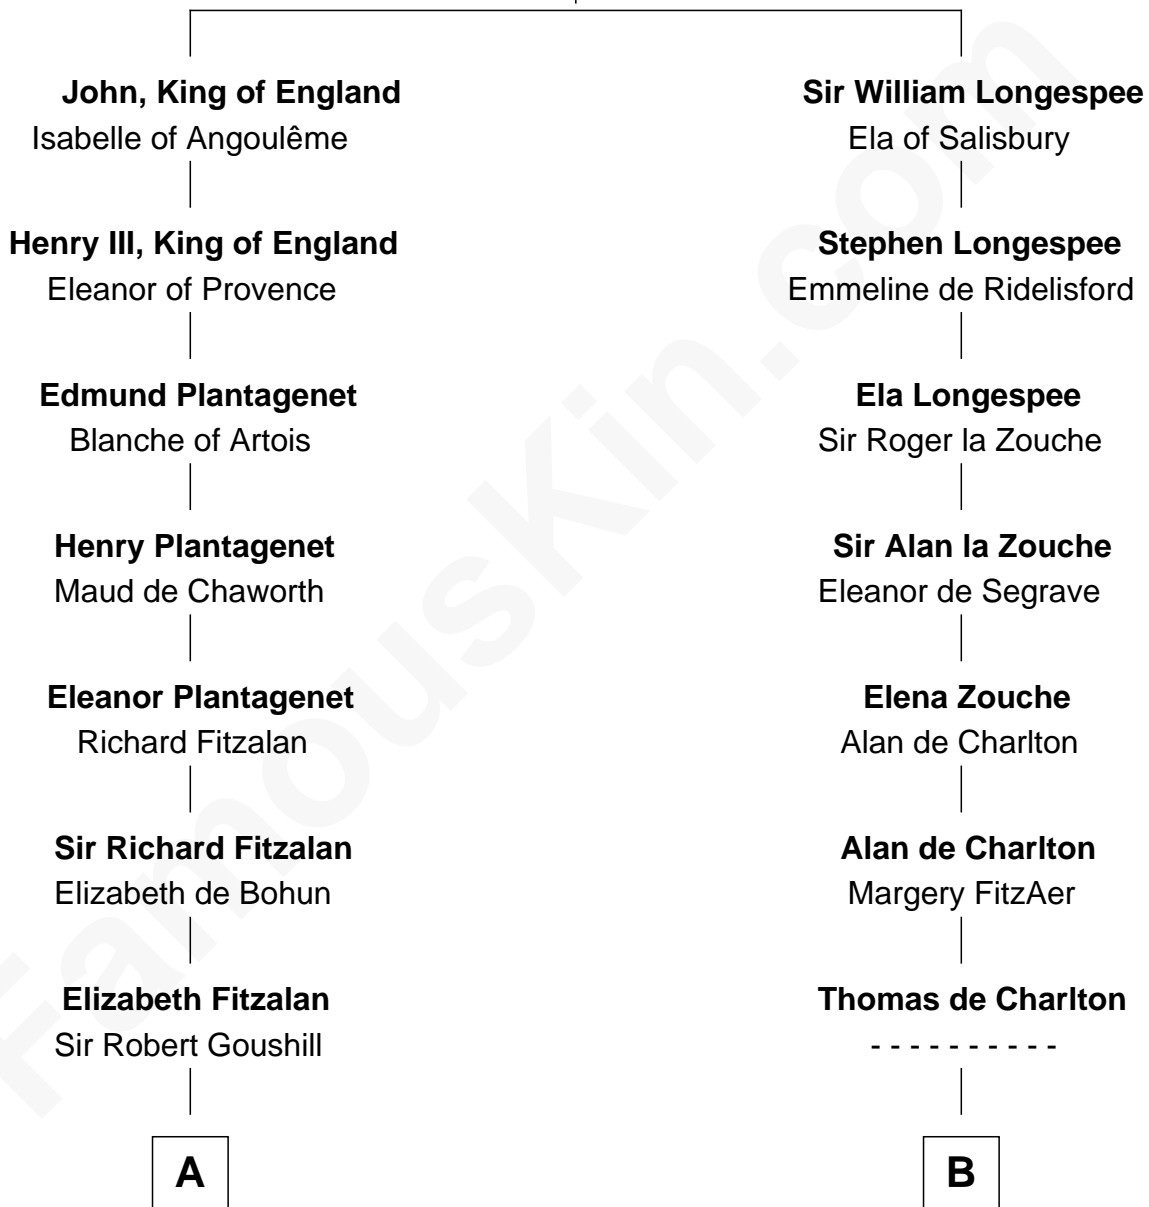

FamousKin.com
Relationship Chart of
Edward Douglass White, Jr.

9th U.S. Supreme Court Chief Justice

21st cousin of

John Davis

14th and 17th Governor of Massachusetts

Henry II, King of England

with wife
Eleanor of Aquitaine

not married
Ida de Tony

C

Thomas Ludwell Lee

Mary Aylett

Thomas Ludwell Lee

Fanny Carter

Mary Aylett Lee

Tench Ringgold