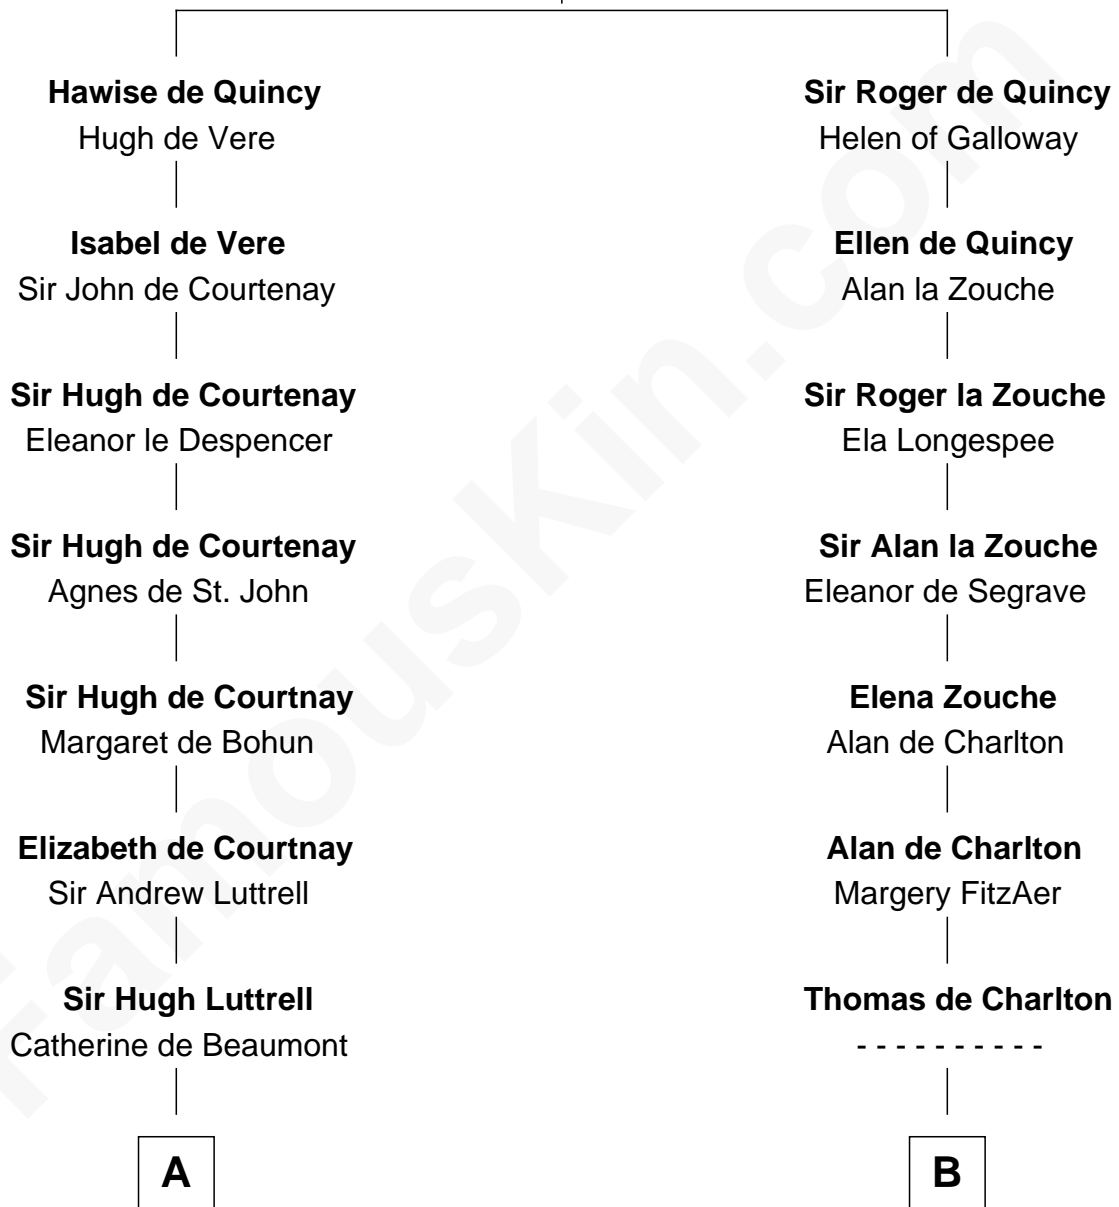

**FamousKin.com**  
**Relationship Chart of**  
**Edward Douglass White, Jr.**

*9th U.S. Supreme Court Chief Justice*

**21st cousin of**

**John Davis**

*14th and 17th Governor of Massachusetts*

**Saher de Quincy**  
 Margaret de Beaumont

**C**

**Robert Wormeley Carter**

Winifred Traverse Beale

**Fanny Carter**

Thomas Ludwell Lee

**Mary Aylett Lee**

Tench Ringgold

**Catherine Sidney Lee Ringgold**