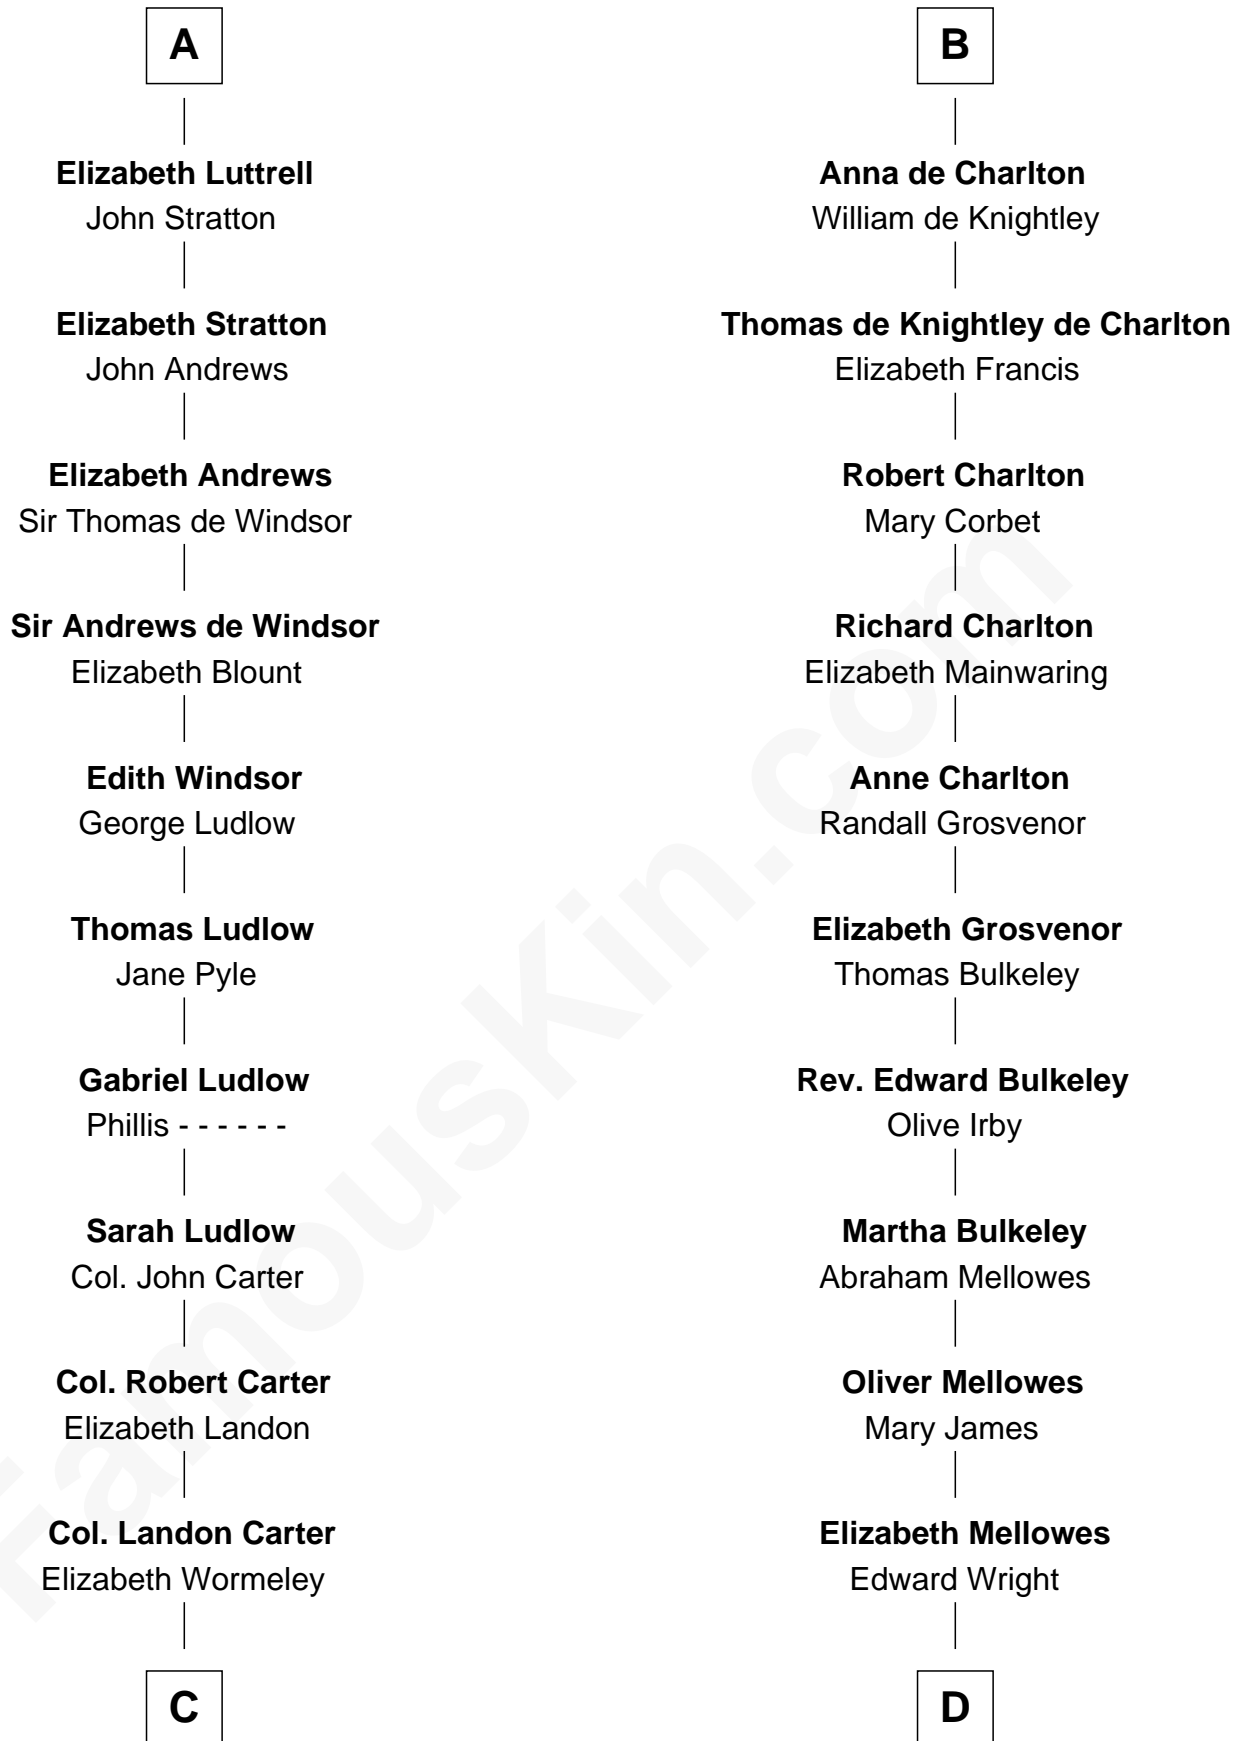

**FamousKin.com**  
**Relationship Chart of**  
**Edward Douglass White, Jr.**

*9th U.S. Supreme Court Chief Justice*

**21st cousin of**

**John Davis**

*14th and 17th Governor of Massachusetts*

**Saher de Quincy**  
 Margaret de Beaumont

**C**

**Robert Wormeley Carter**

Winifred Traverse Beale

**Fanny Carter**

Thomas Ludwell Lee

**Mary Aylett Lee**

Tench Ringgold

**Catherine Sidney Lee Ringgold**