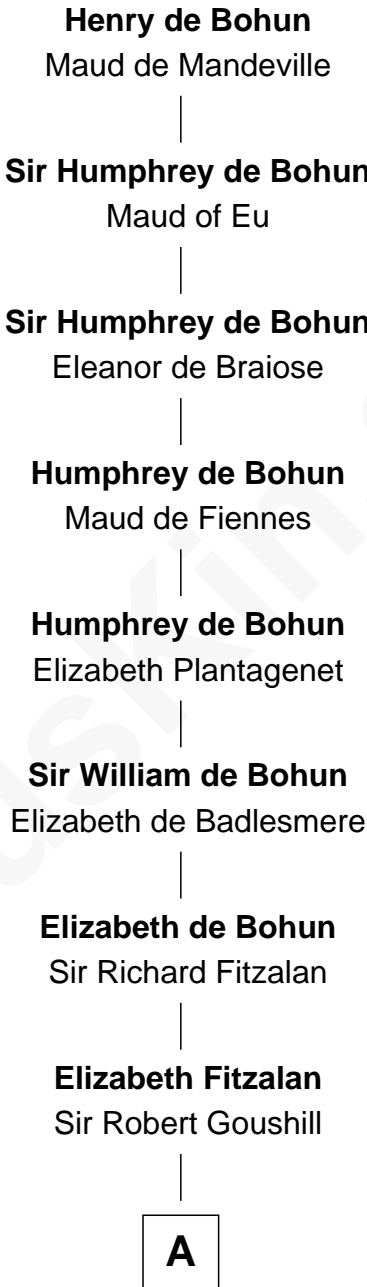

FamousKin.com
Relationship Chart of
Edward Douglass White, Jr.
9th U.S. Supreme Court Chief Justice

20th Great-grandson of

Henry de Bohun
Magna Carta Surety

A

—
Joan Goushill
Sir Thomas Stanley

—
Katherine Stanley
Sir John Savage

—
Dulcia Savage
Sir Henry Bold

—
Maud Bold
Thomas Gerard

—
Jennet Gerard
Richard Eltonhead

—
William Eltonhead
Anne Bowers

—
Richard Eltonhead
Anne Sutton

—
Alice Eltonhead
Henry Corbin

—
Laetitia Corbin
Richard Lee