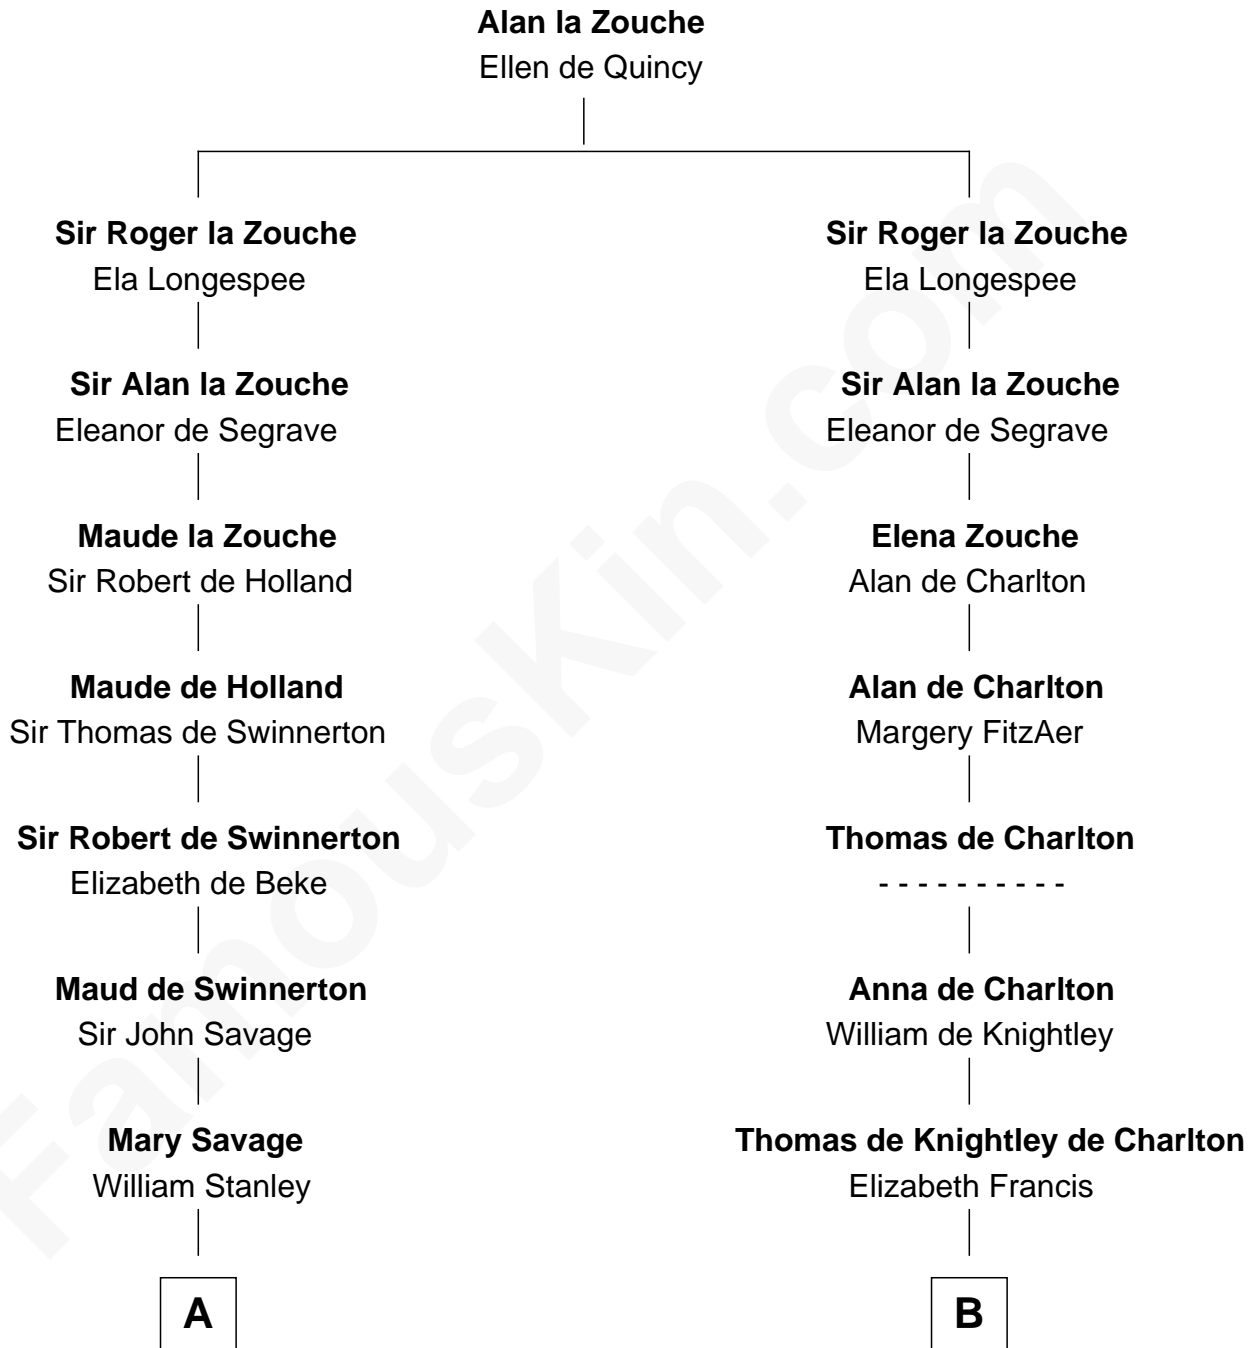

FamousKin.com
Relationship Chart of
Edward Douglass White, Jr.

9th U.S. Supreme Court Chief Justice

20th cousin 1 time removed of

John Davis Long

32nd Governor of Massachusetts

C

Thomas Ludwell Lee

Fanny Carter

Mary Aylett Lee

Tench Ringgold

Catherine Sidney Lee Ringgold

Edward Douglass White

Edward Douglass White, Jr.

U.S. Supreme Court Chief Justice

D

Simon Davis