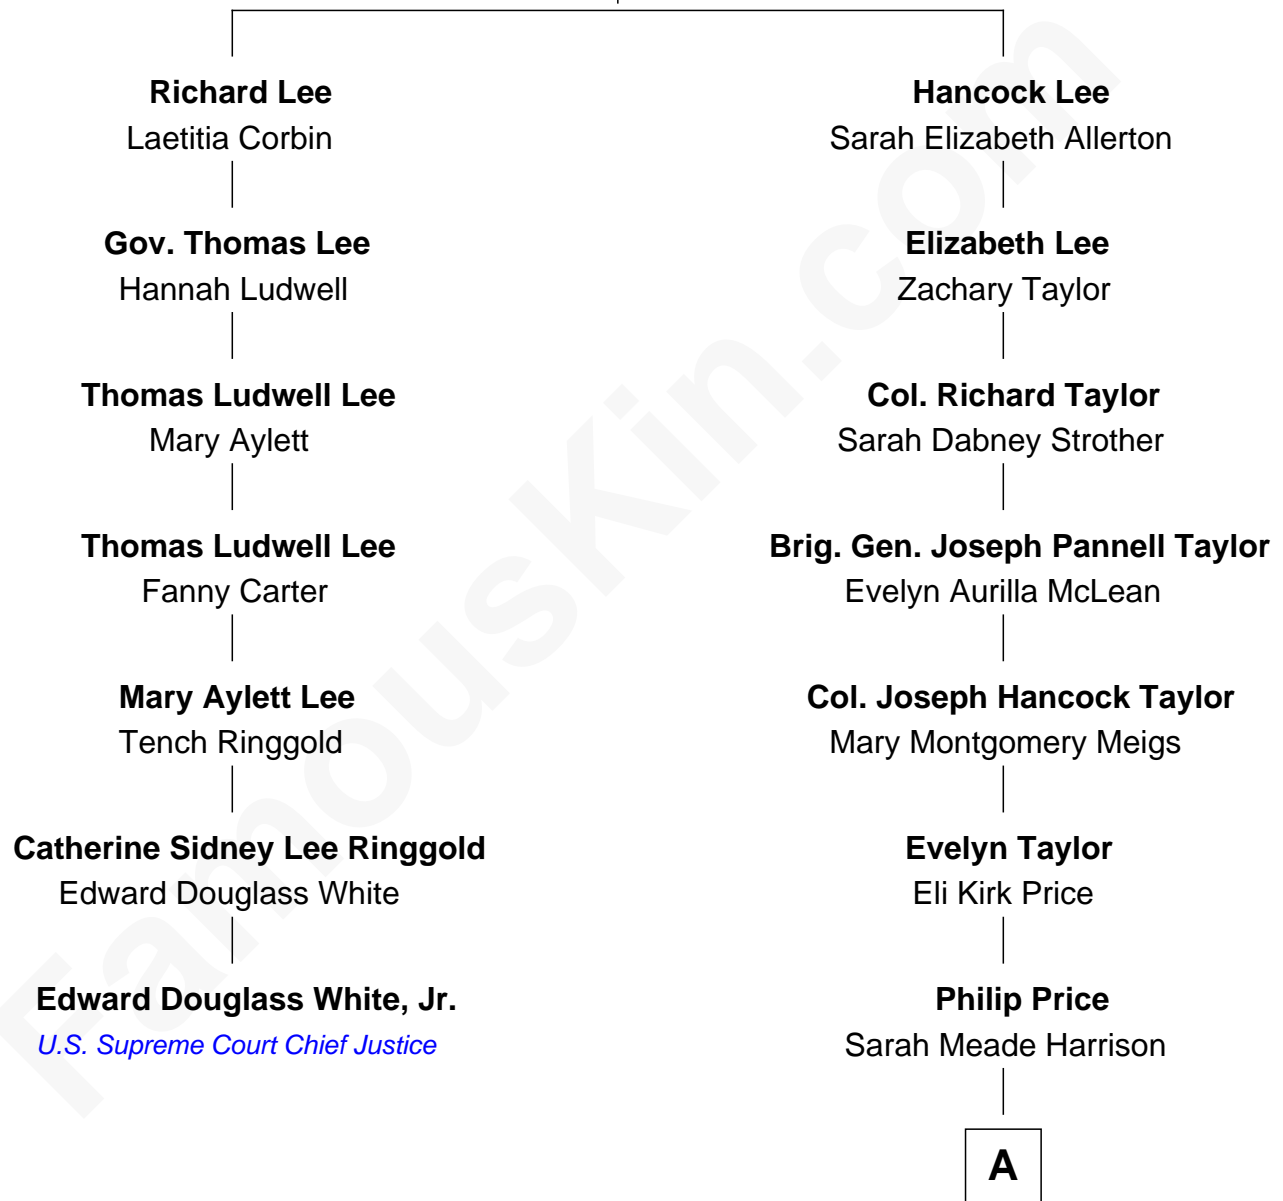

## Relationship Chart of

### Edward Douglass White, Jr.

9th U.S. Supreme Court Chief Justice

6th cousin 2 times removed of

**Parker Stevenson**

TV and Movie Actor

**Col. Richard Lee**

Anne Constable

**A**

**Sarah Meade Price**  
Richard Stevenson Parker

**Parker Stevenson**  
*TV and Movie Actor*

FamousKin.com