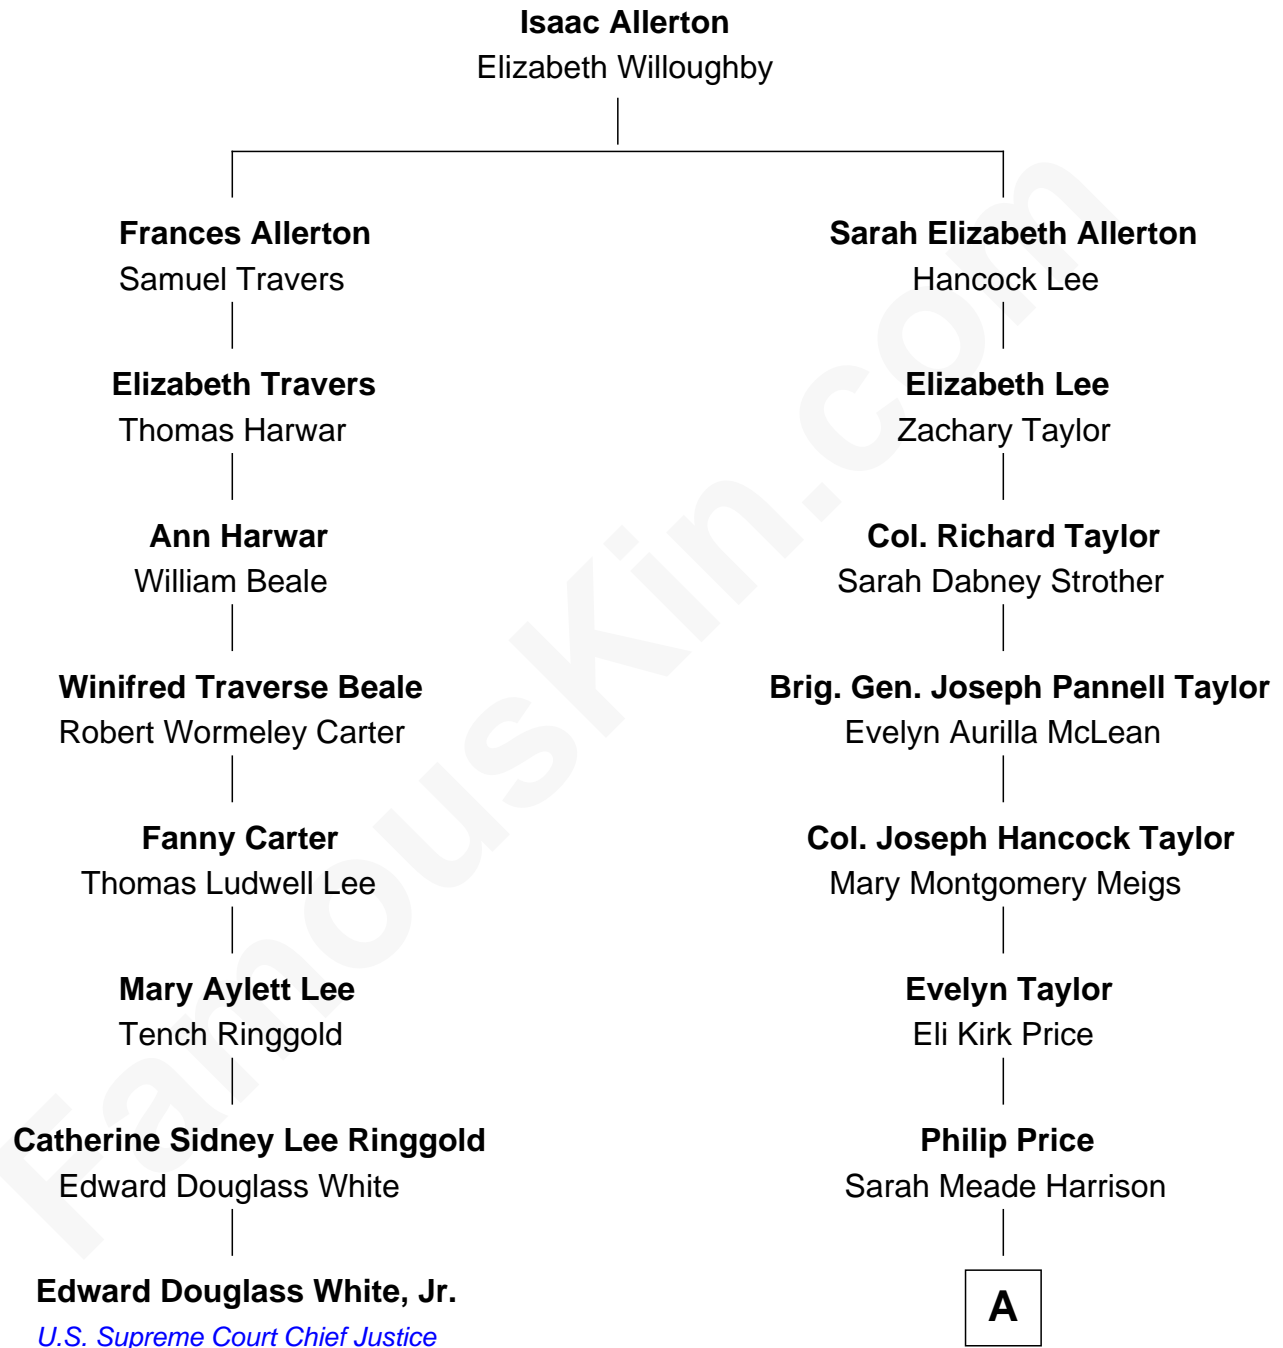

FamousKin.com
Relationship Chart of
Edward Douglass White, Jr.
9th U.S. Supreme Court Chief Justice

7th cousin 1 time removed of

Parker Stevenson
TV and Movie Actor

A

Sarah Meade Price
Richard Stevenson Parker

Parker Stevenson
TV and Movie Actor

FamousKin.com