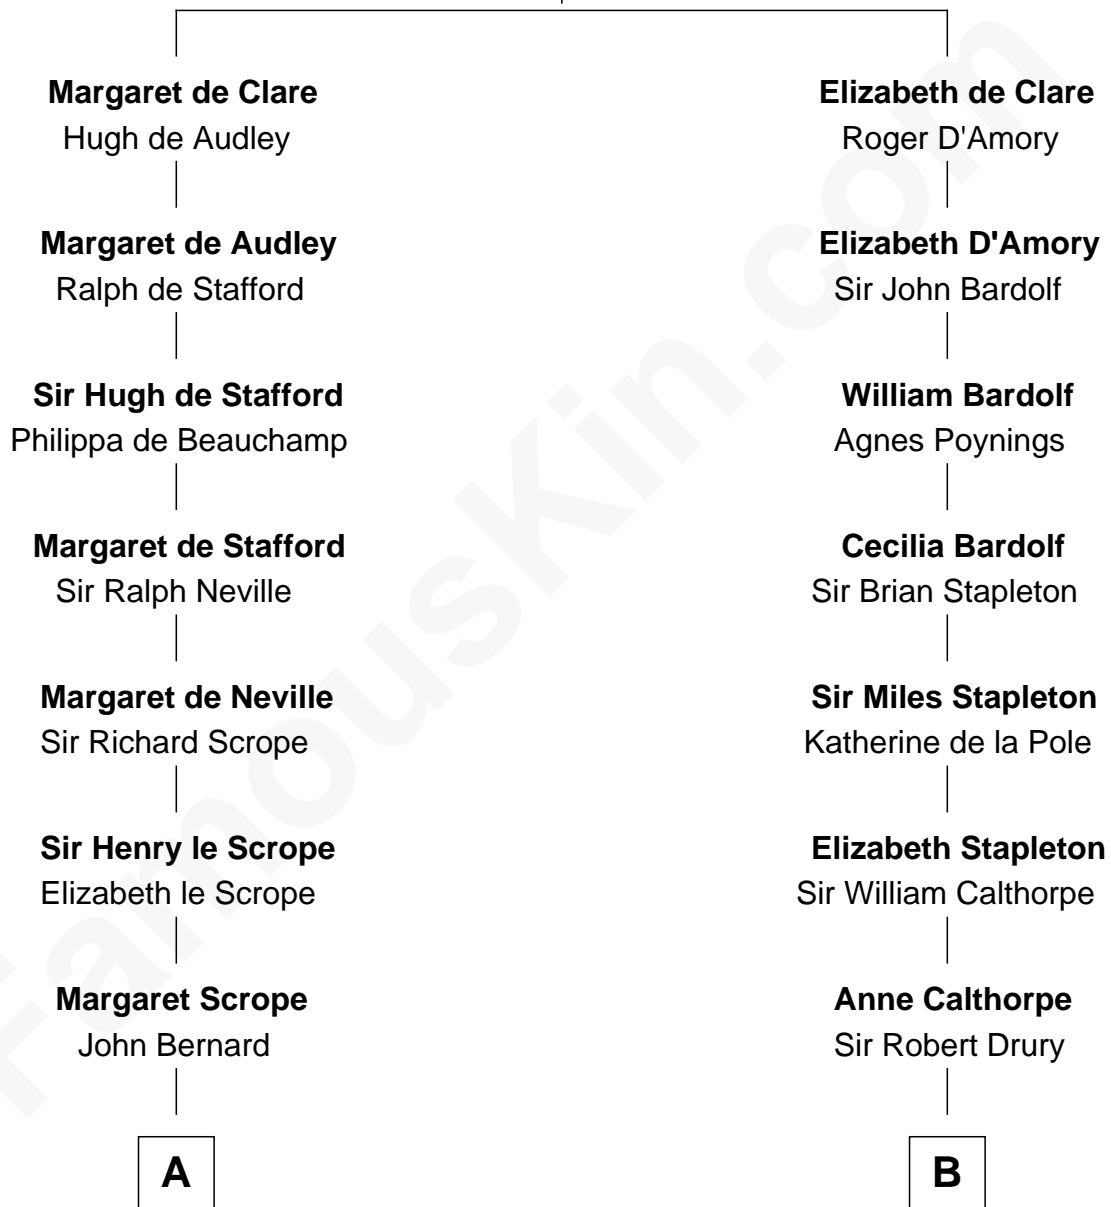

FamousKin.com
Relationship Chart of
Edward Douglass White, Jr.
9th U.S. Supreme Court Chief Justice

19th cousin 2 times removed of

Bob Moore

Co-Founder, Bob's Red Mill

Sir Gilbert de Clare

Joan of Acre

C

Mary Aylett Lee

Tench Ringgold

Catherine Sidney Lee Ringgold

Edward Douglass White

Edward Douglass White, Jr.

U.S. Supreme Court Chief Justice

D

Morris Fox

Sarah A. Smith

Violette Fox

Daniel Francis Learnard

Clinton Morris Learnard

Gertrude Maud Yost

Doris Dell Learnard

Kenneth Earl Moore

Bob Moore

Co-Founder, Bob's Red Mill