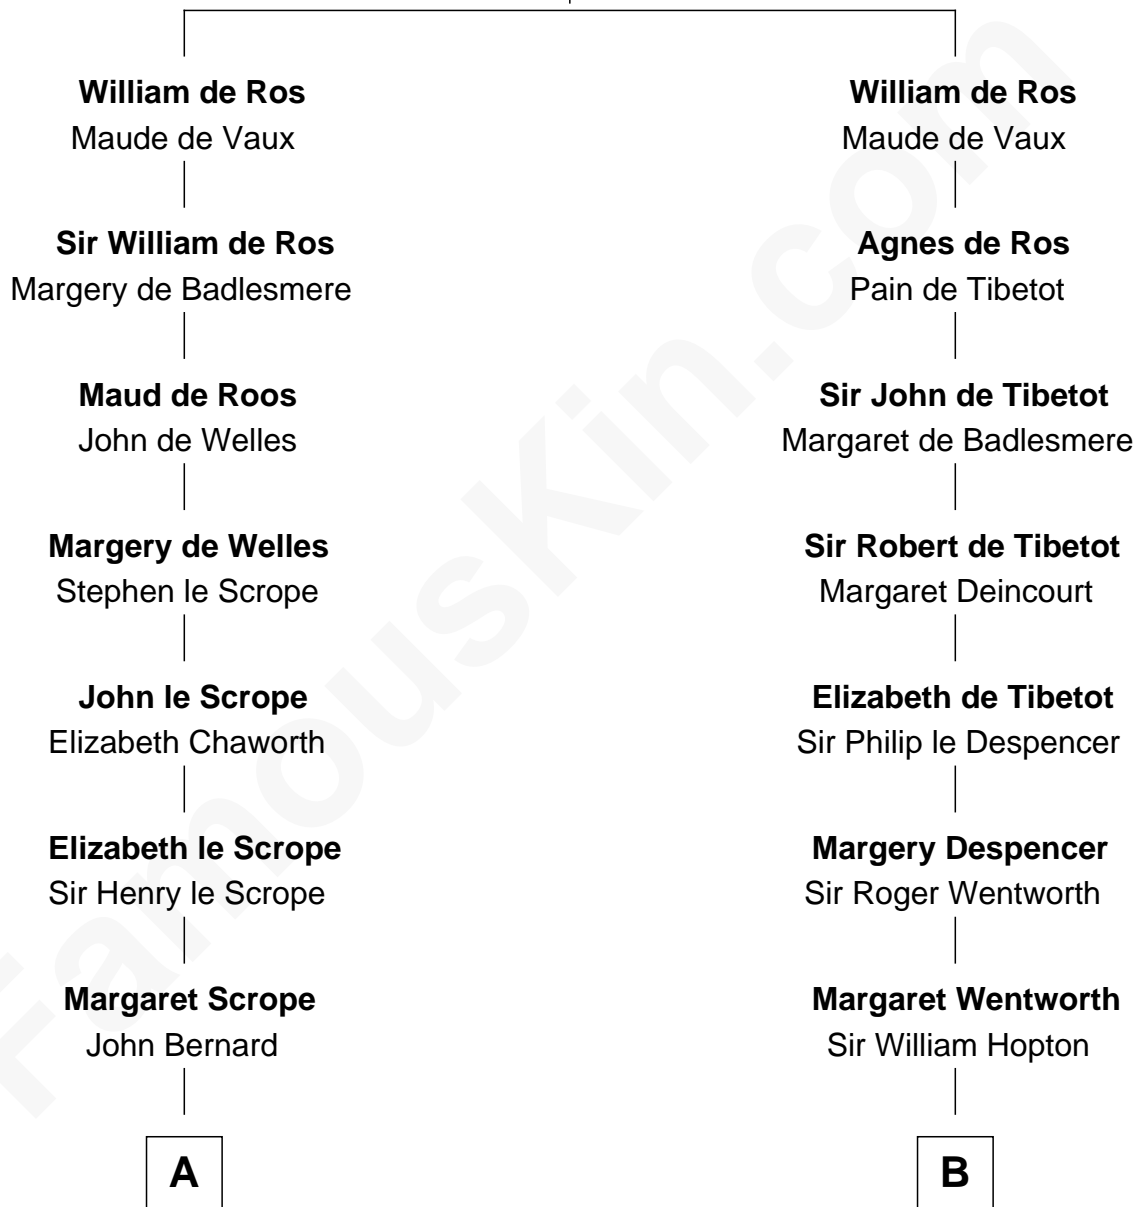

**FamousKin.com**  
**Relationship Chart of**  
**Edward Douglass White, Jr.**  
*9th U.S. Supreme Court Chief Justice*

18th cousin 1 time removed of

**Henry Lee III**  
*9th Governor of Virginia*

**Sir Robert de Ros**  
 Isabel de Aubeney

**C**

**Mary Aylett Lee**

Tench Ringgold

**Catherine Sidney Lee Ringgold**

Edward Douglass White

**Edward Douglass White, Jr.**

*U.S. Supreme Court Chief Justice*

**D**

**Col. Henry Lee**

Lucy Grymes

**Henry Lee III**

*Light-Horse Harry*

FamousKin.com