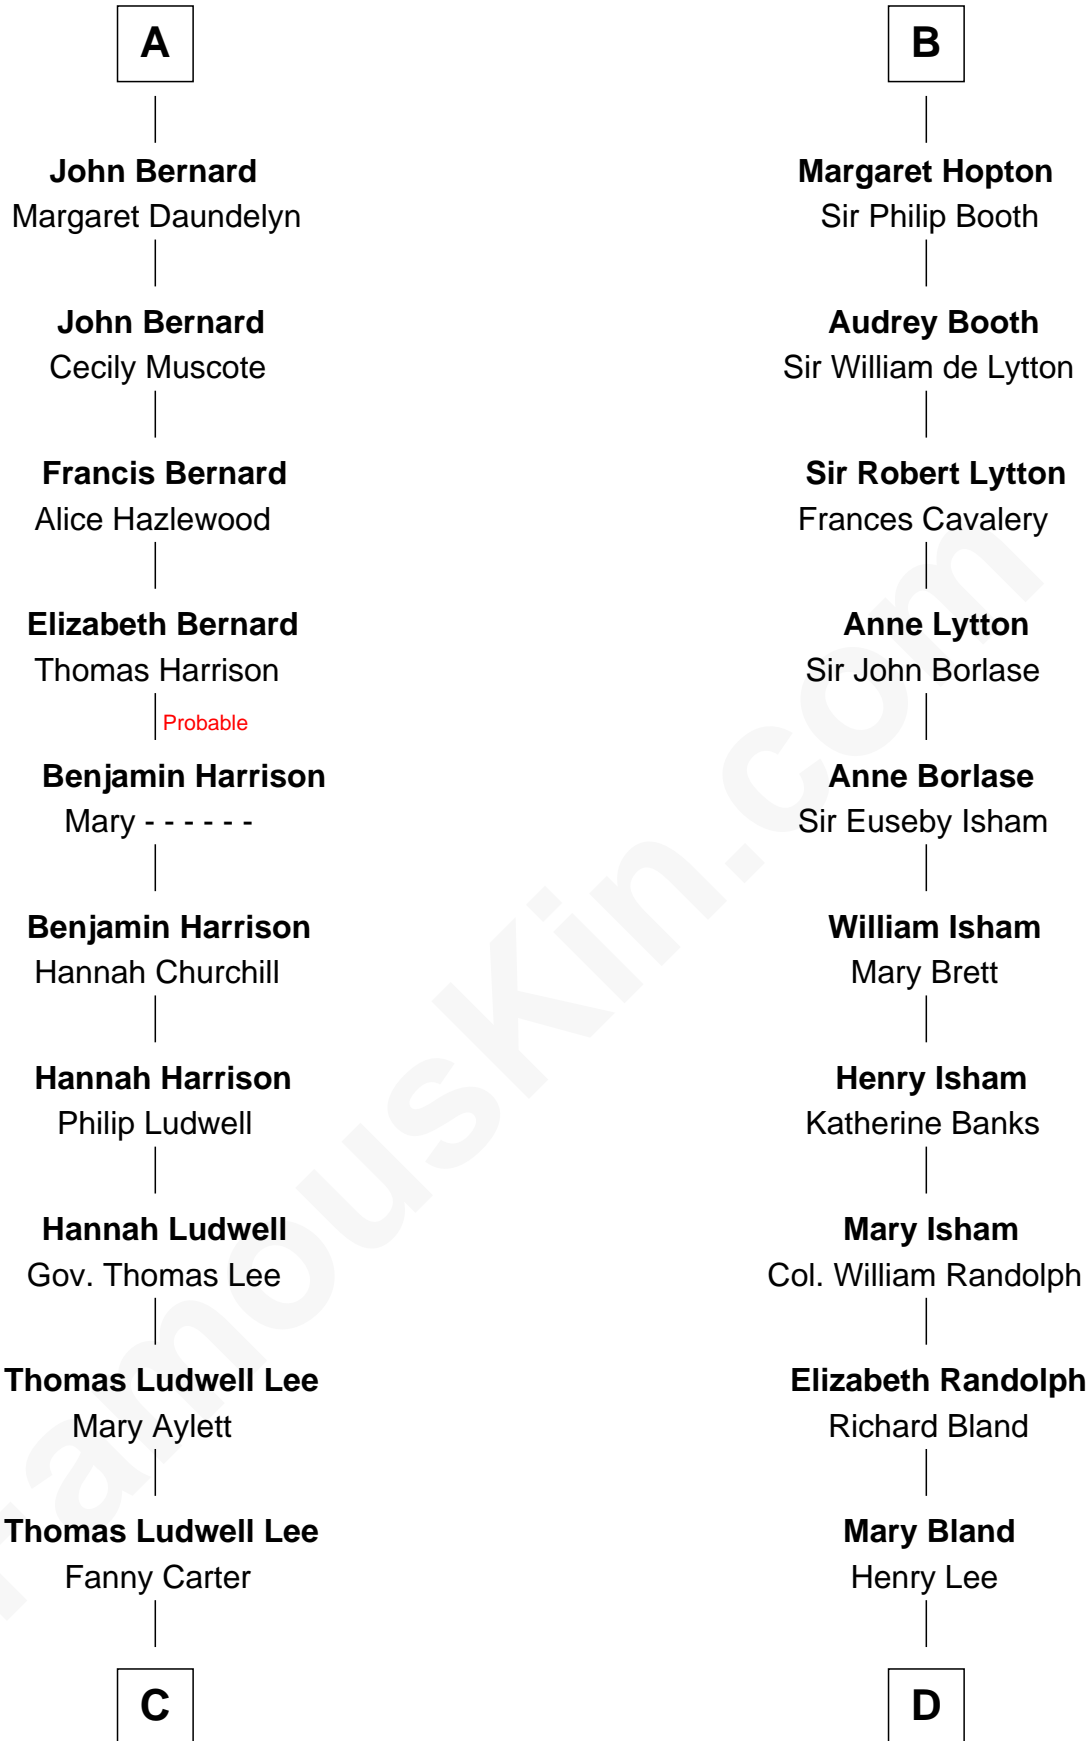

**FamousKin.com**  
**Relationship Chart of**  
**Edward Douglass White, Jr.**  
*9th U.S. Supreme Court Chief Justice*

18th cousin 1 time removed of

**Henry Lee III**  
*9th Governor of Virginia*

**Sir Robert de Ros**  
 Isabel de Aubeney

**C**

**Mary Aylett Lee**

Tench Ringgold

**Catherine Sidney Lee Ringgold**

Edward Douglass White

**Edward Douglass White, Jr.**

*U.S. Supreme Court Chief Justice*

**D**

**Col. Henry Lee**

Lucy Grymes

**Henry Lee III**

*Light-Horse Harry*

FamousKin.com