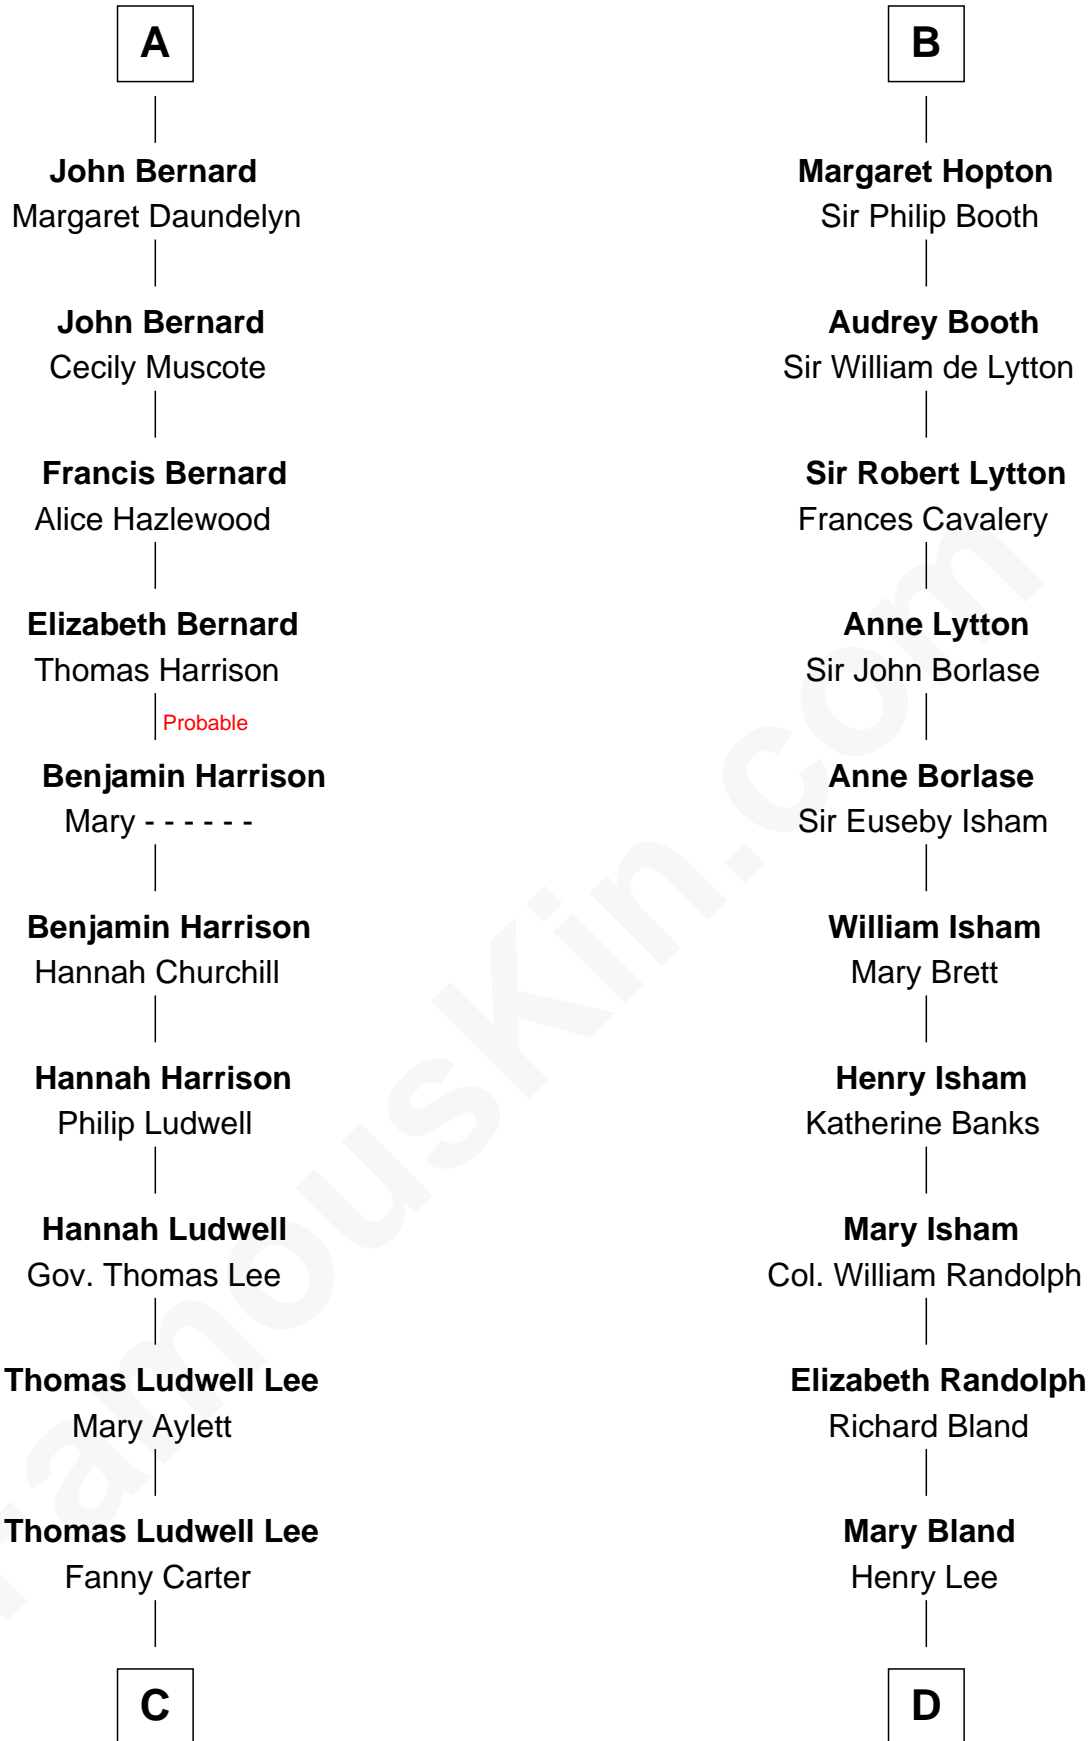

FamousKin.com
Relationship Chart of
Edward Douglass White, Jr.
9th U.S. Supreme Court Chief Justice

18th cousin 1 time removed of

Henry Lee III
9th Governor of Virginia

John de Vaux

C

Mary Aylett Lee

Tench Ringgold

Catherine Sidney Lee Ringgold

Edward Douglass White

Edward Douglass White, Jr.

U.S. Supreme Court Chief Justice

D

Col. Henry Lee

Lucy Grymes

Henry Lee III

Light-Horse Harry

FamousKin.com