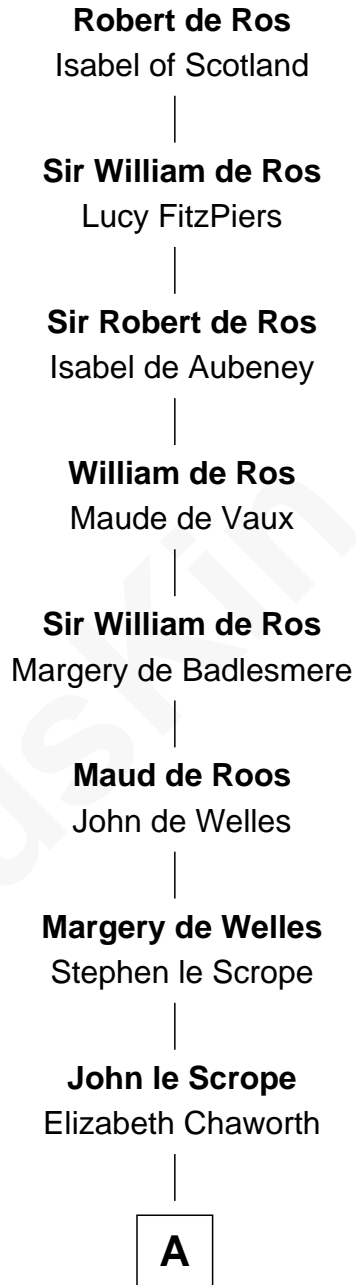

FamousKin.com
Relationship Chart of
Edward Douglass White, Jr.
9th U.S. Supreme Court Chief Justice

20th Great-grandson of

Robert de Ros
Magna Carta Surety

A

Elizabeth le Scrope

Sir Henry le Scrope

Margaret Scrope

John Bernard

John Bernard

Margaret Daundelyn

John Bernard

Cecily Muscote

Francis Bernard

Alice Hazlewood

Elizabeth Bernard

Thomas Harrison

Probable

Benjamin Harrison

Mary - - - - -

Benjamin Harrison

Hannah Churchill

Hannah Harrison

Philip Ludwell

Hannah Ludwell

Gov. Thomas Lee

B

B

Thomas Ludwell Lee

Mary Aylett

Thomas Ludwell Lee

Fanny Carter