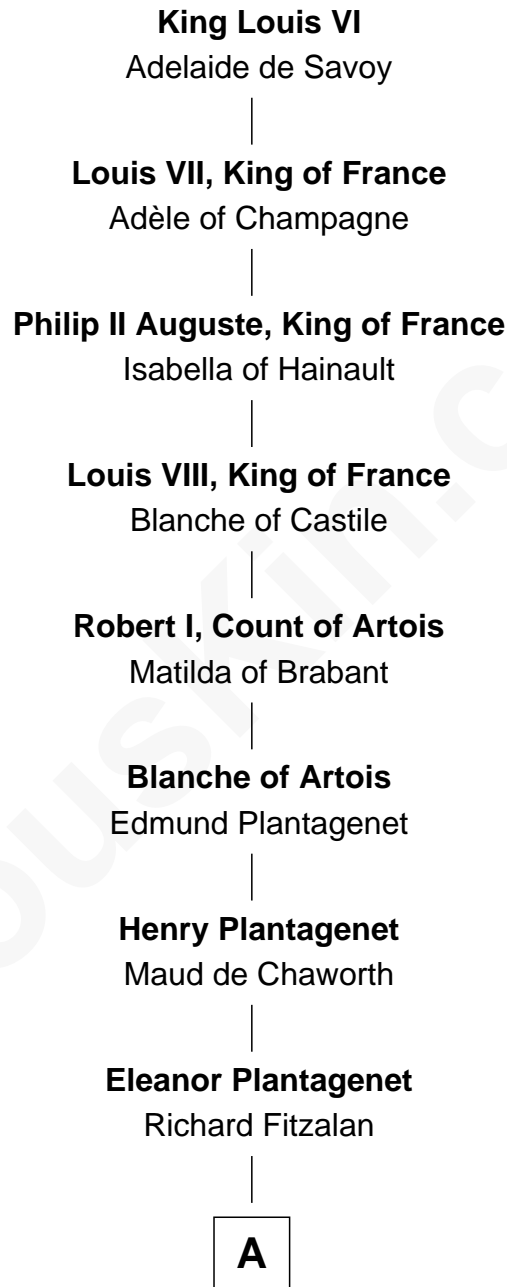

**FamousKin.com**  
**Relationship Chart of**  
**Edward Douglass White, Jr.**  
*9th U.S. Supreme Court Chief Justice*

**22nd Great-grandson of**

**King Louis VI**  
*King of France*

**A**

**Sir Richard Fitzalan**

Elizabeth de Bohun

**Elizabeth Fitzalan**

Sir Robert Goushill

**Joan Goushill**

Sir Thomas Stanley

**Katherine Stanley**

Sir John Savage

**Dulcia Savage**

Sir Henry Bold

**Maud Bold**

Thomas Gerard

**Jennet Gerard**

Richard Eltonhead

**William Eltonhead**

Anne Bowers

**Richard Eltonhead**