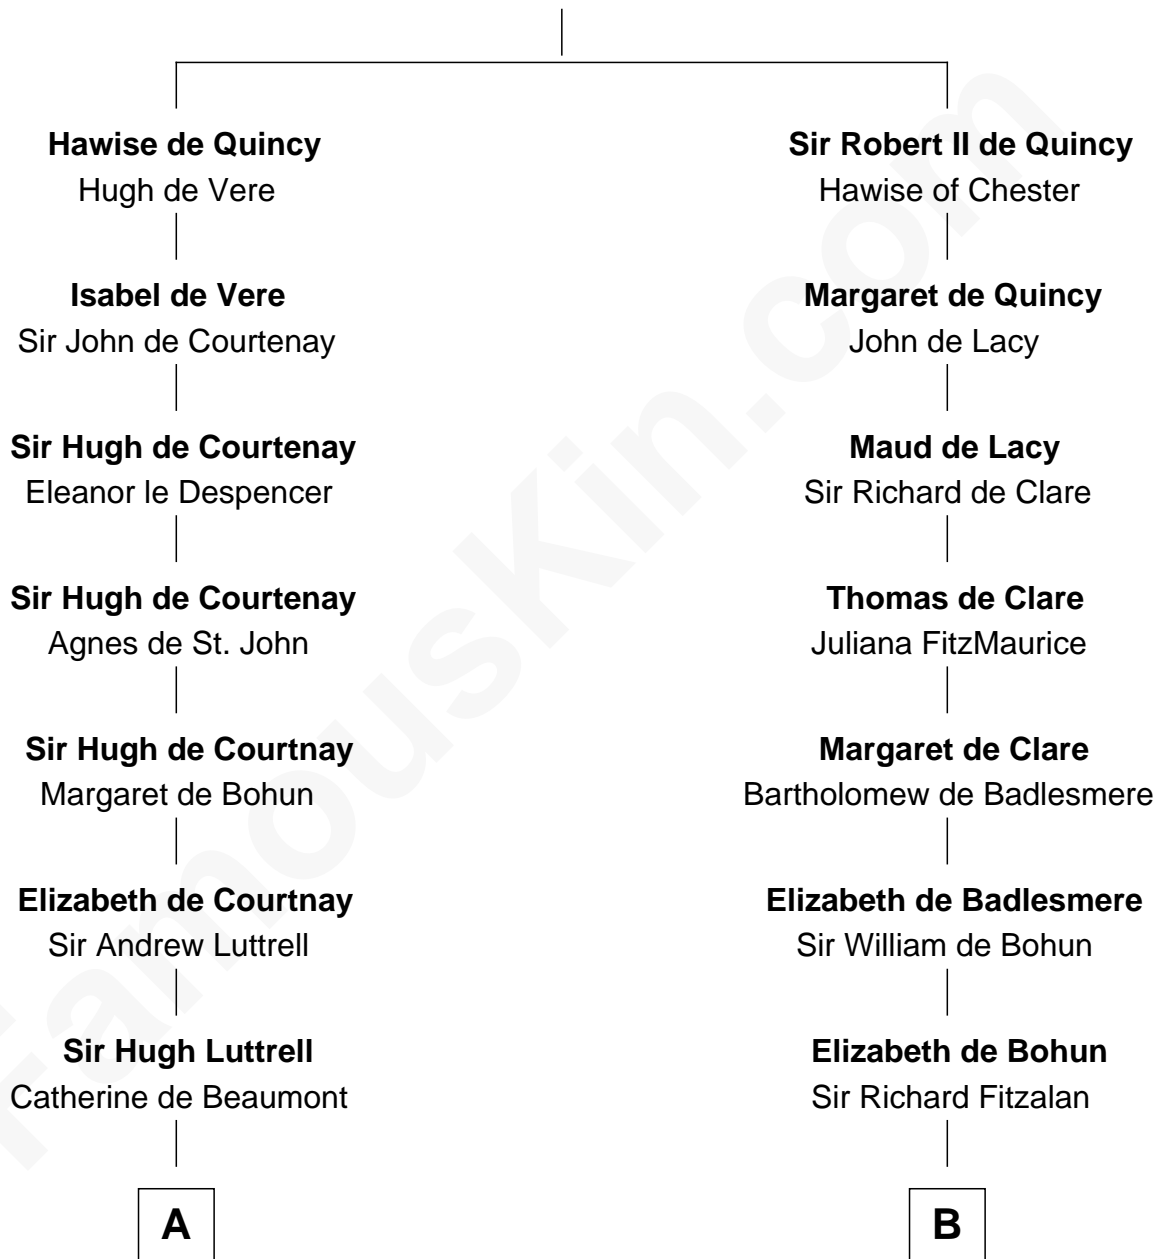

FamousKin.com
Relationship Chart of
Edward Douglass White, Jr.

9th U.S. Supreme Court Chief Justice

19th cousin 2 times removed of

Thomas Sim Lee

2nd and 7th Governor of Maryland

Saher de Quincy
 Margaret de Beaumont

C

Robert Wormeley Carter

Winifred Traverse Beale

Fanny Carter

Thomas Ludwell Lee

Mary Aylett Lee

Tench Ringgold

Catherine Sidney Lee Ringgold

Edward Douglass White

Edward Douglass White, Jr.

U.S. Supreme Court Chief Justice

D

Philip Lee

Sarah Brooke

Thomas Lee

Christiana Sim