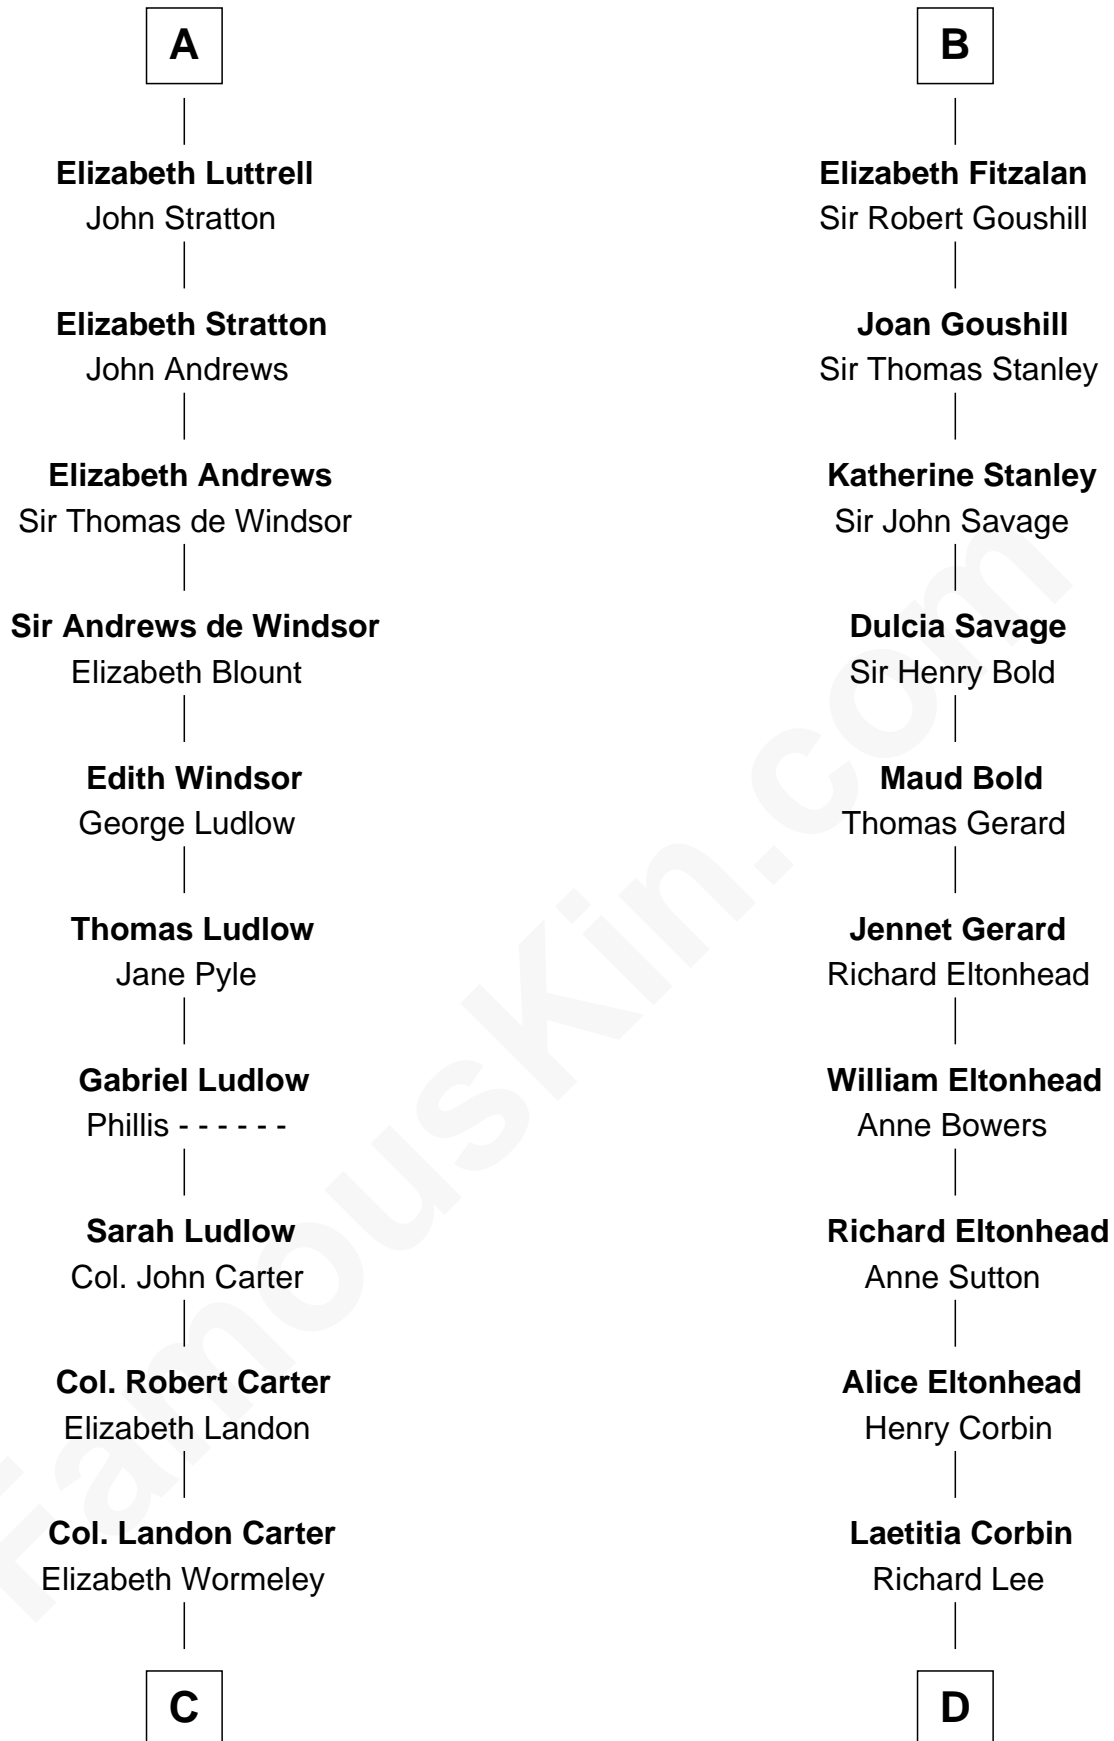

FamousKin.com
Relationship Chart of
Edward Douglass White, Jr.

9th U.S. Supreme Court Chief Justice

19th cousin 2 times removed of

Thomas Sim Lee

2nd and 7th Governor of Maryland

Saher de Quincy
 Margaret de Beaumont

C

Robert Wormeley Carter

Winifred Traverse Beale

Fanny Carter

Thomas Ludwell Lee

Mary Aylett Lee

Tench Ringgold

Catherine Sidney Lee Ringgold