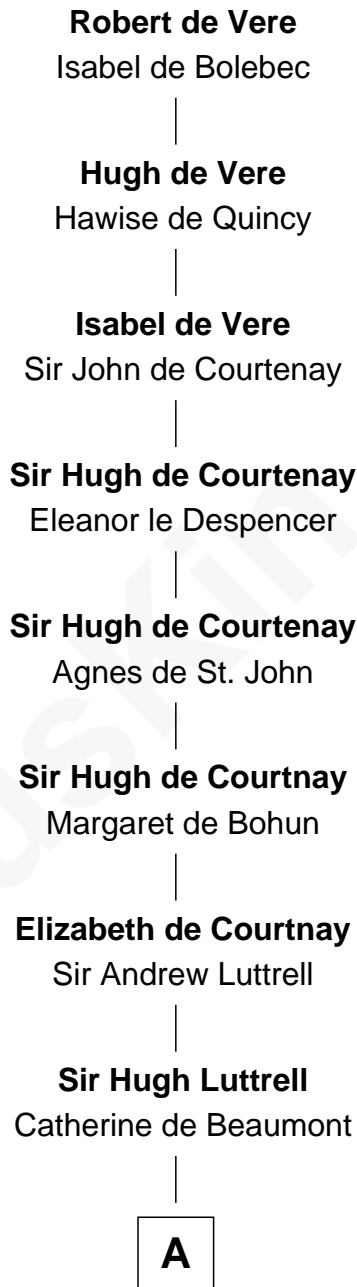

FamousKin.com
Relationship Chart of
Edward Douglass White, Jr.
9th U.S. Supreme Court Chief Justice

20th Great-grandson of

Robert de Vere
Magna Carta Surety

A

Elizabeth Luttrell

John Stratton

Elizabeth Stratton

John Andrews

Elizabeth Andrews

Sir Thomas de Windsor

Sir Andrews de Windsor

Elizabeth Blount

Edith Windsor

George Ludlow

Thomas Ludlow

Elizabeth Wormeley

B

B

|
Robert Wormeley Carter
Winifred Traverse Beale

|
Fanny Carter
Thomas Ludwell Lee

|
Mary Aylett Lee
Tench Ringgold

|
Catherine Sidney Lee Ringgold
Edward Douglass White

|
Edward Douglass White, Jr.
U.S. Supreme Court Chief Justice